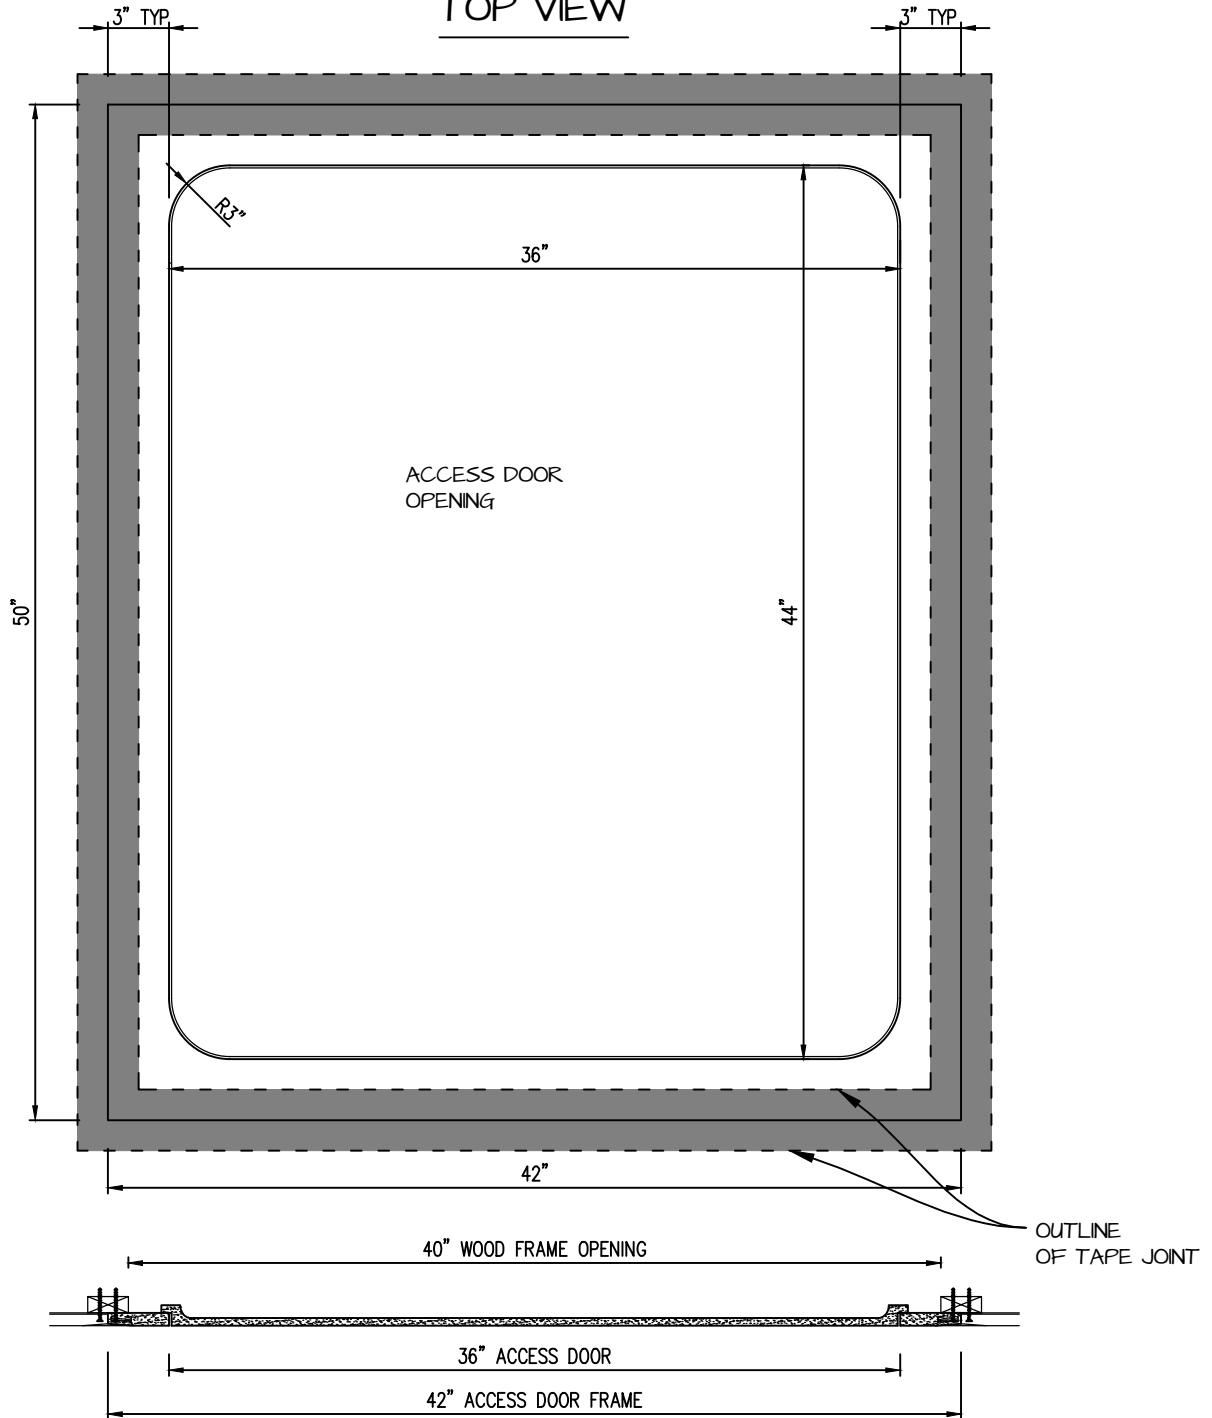

POP OUT RADIUS CORNER ACCESS PANEL 36"x44"
GFRG-RC-583644

TOP VIEW

CASTLE ACCESS PANELS & FORMS INC.
 173 Adesso Drive, Unit 2, Concord ON L4K 3C3
 Phone (905)738-8089 Fax (905)760-9234
 inquiries@castleaccesspanels.com
www.CastleAccessPanels.com