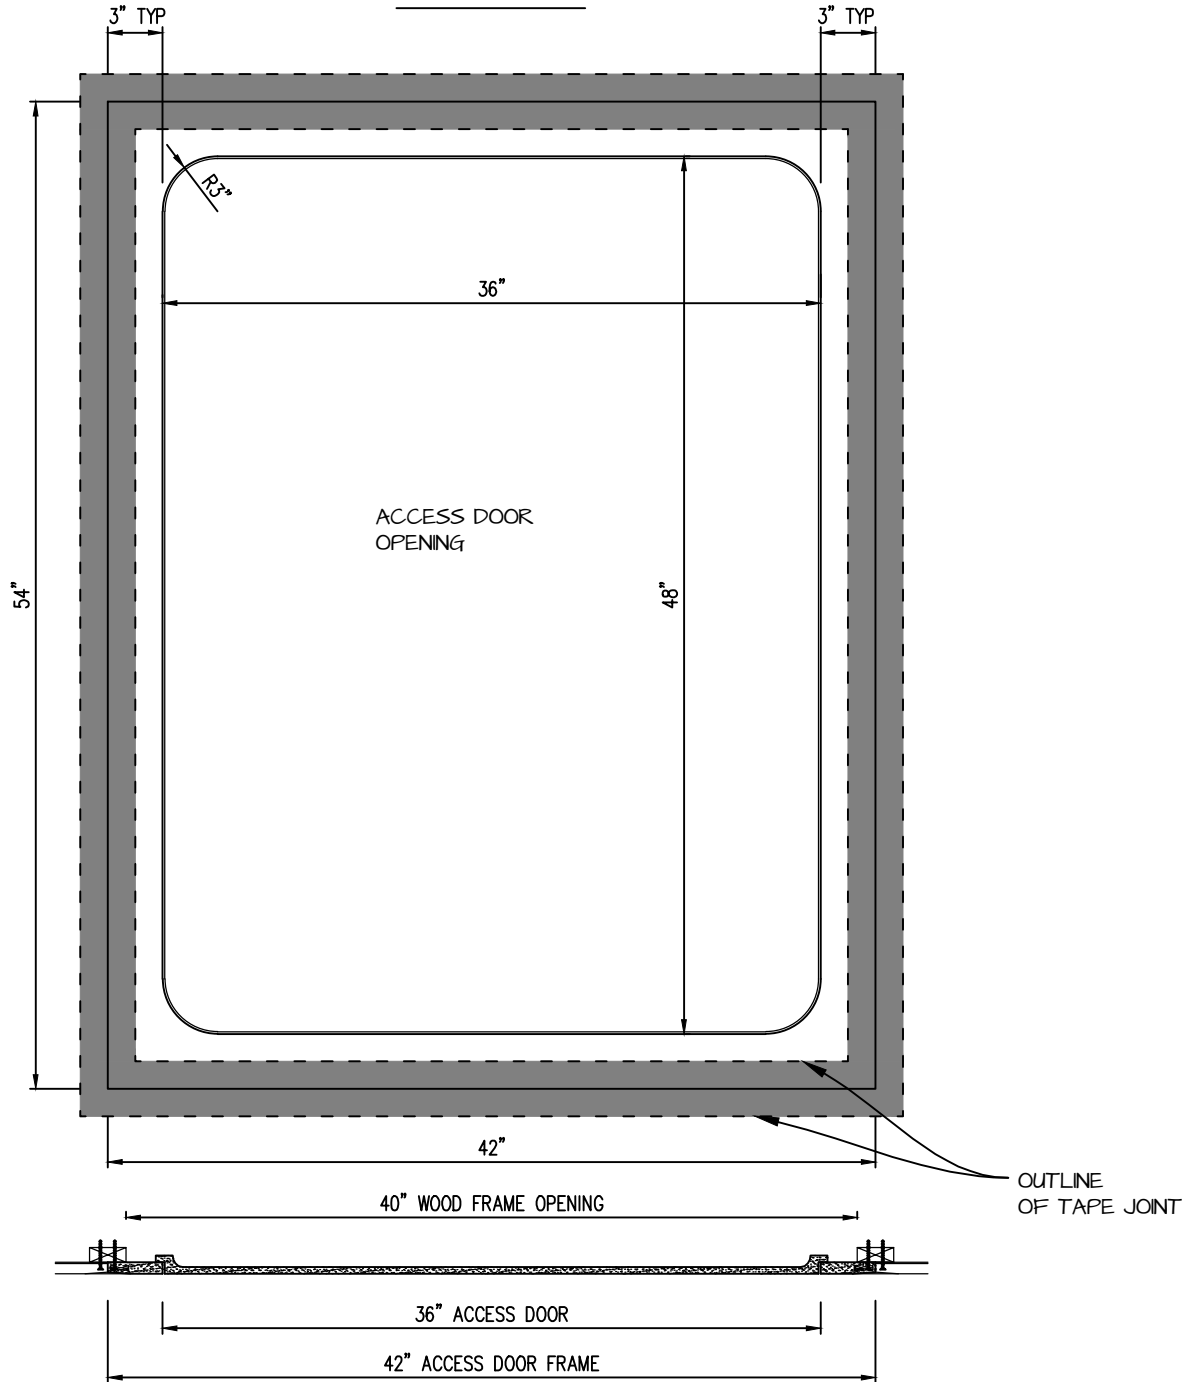

**POP OUT RADIUS CORNER ACCESS PANEL 36"x48"**  
**GFRG-RC-583648**

TOP VIEW

**CASTLE ACCESS PANELS & FORMS INC.**

173 Adesso Drive, Unit 2, Concord ON L4K 3C3

Phone (905)738-8089 Fax (905)760-9234

inquiries@castleaccesspanels.com