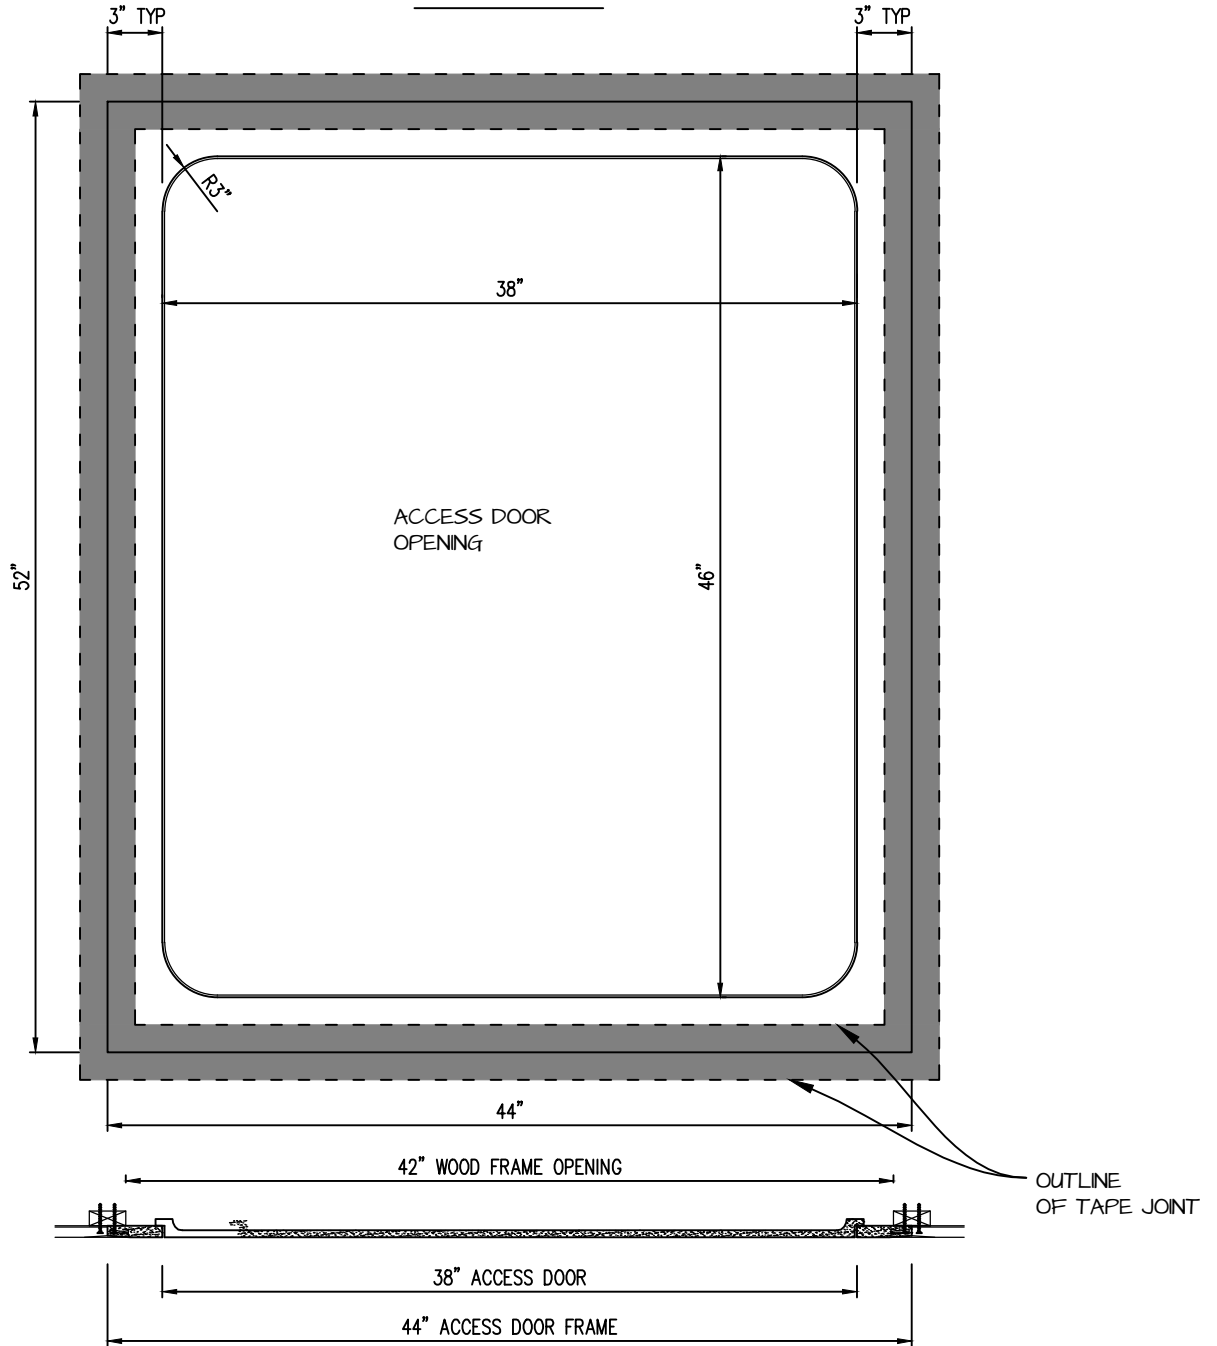

POP OUT RADIUS CORNER ACCESS PANEL 38"x46"

GFRG-RC-583846

TOP VIEW

CASTLE ACCESS PANELS & FORMS INC.

173 Adesso Drive, Unit 2, Concord ON L4K 3C3

Phone (905)738-8089 Fax (905)760-9234

inquiries@castleaccesspanels.com