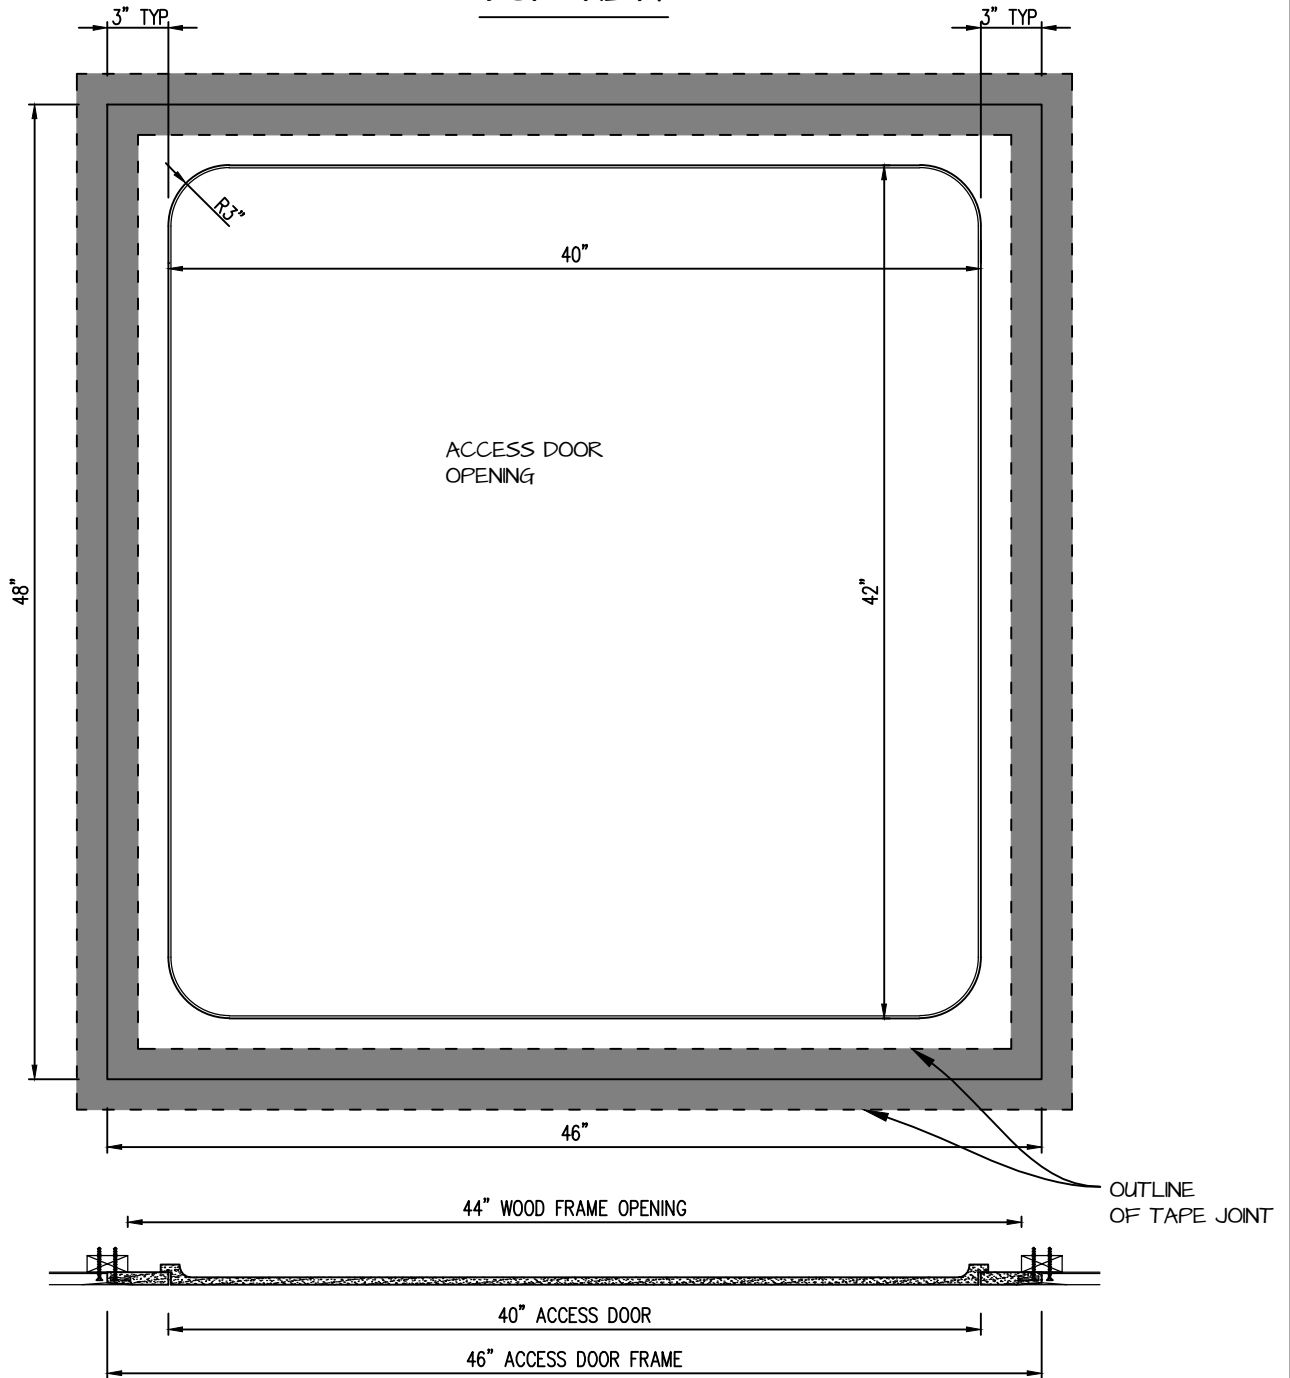

POP OUT RADIUS CORNER ACCESS PANEL 40"x42"
GFRG-RC-584042

TOP VIEW

CASTLE ACCESS PANELS & FORMS INC.

173 Adesso Drive, Unit 2, Concord ON L4K 3C3
 Phone (905)738-8089 Fax (905)760-9234
 inquiries@castleaccesspanels.com
www.CastleAccessPanels.com