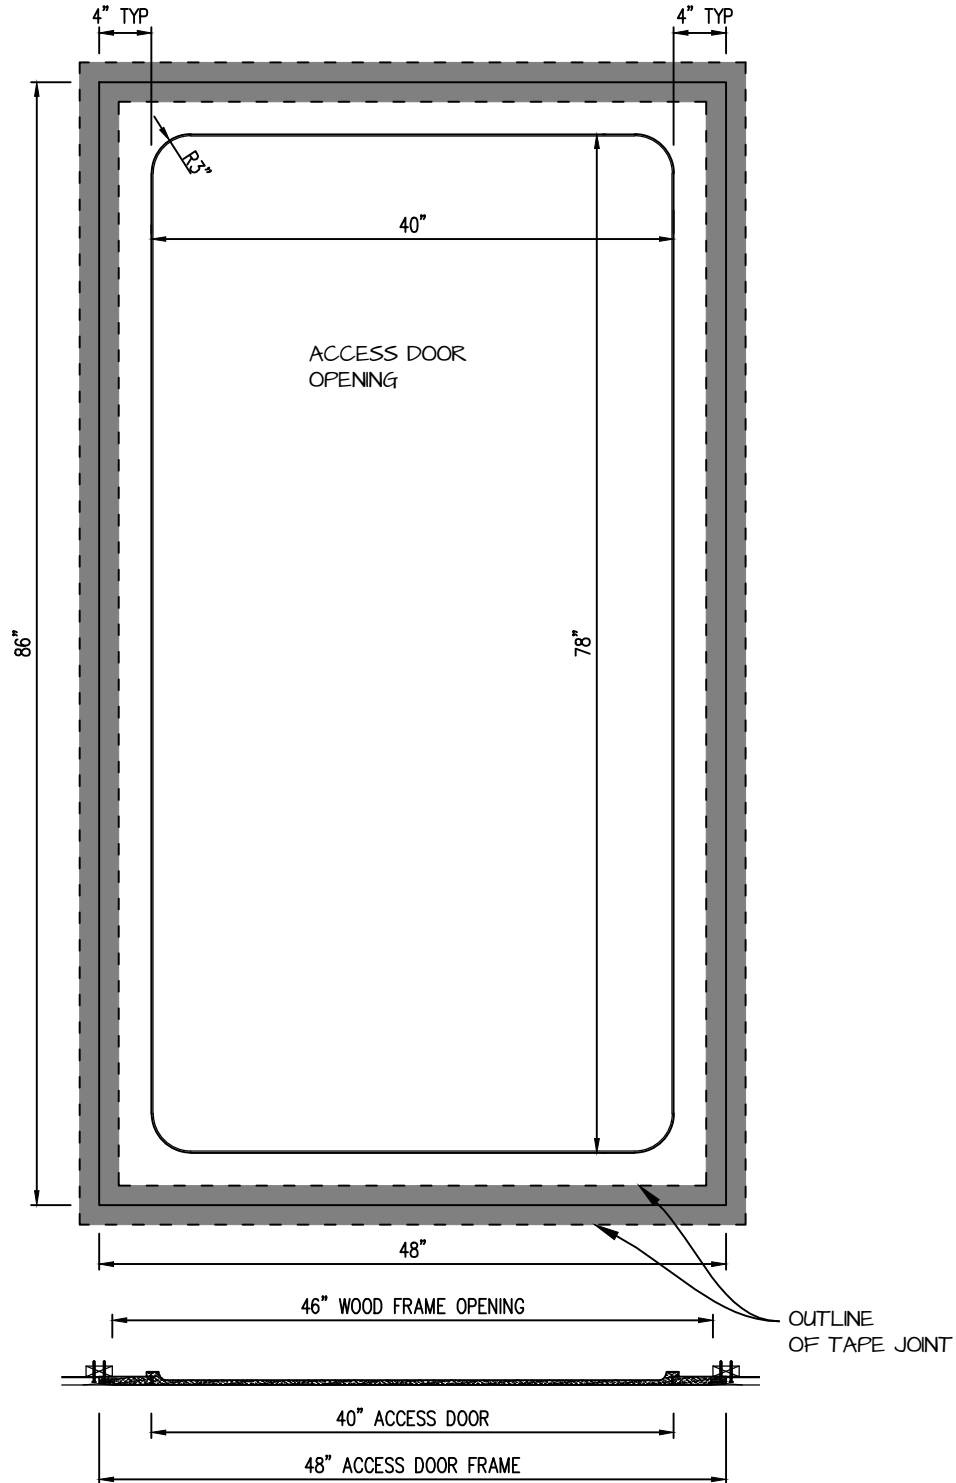

POP OUT RADIUS CORNER ACCESS PANEL 40"x78"
GFRG-RC-584078

CASTLE ACCESS PANELS & FORMS INC.
 173 Adesso Drive, Unit 2, Concord ON L4K 3C3
 Phone (905)738-8089 Fax (905)760-9234
 inquiries@castleaccesspanels.com
www.CastleAccessPanels.com