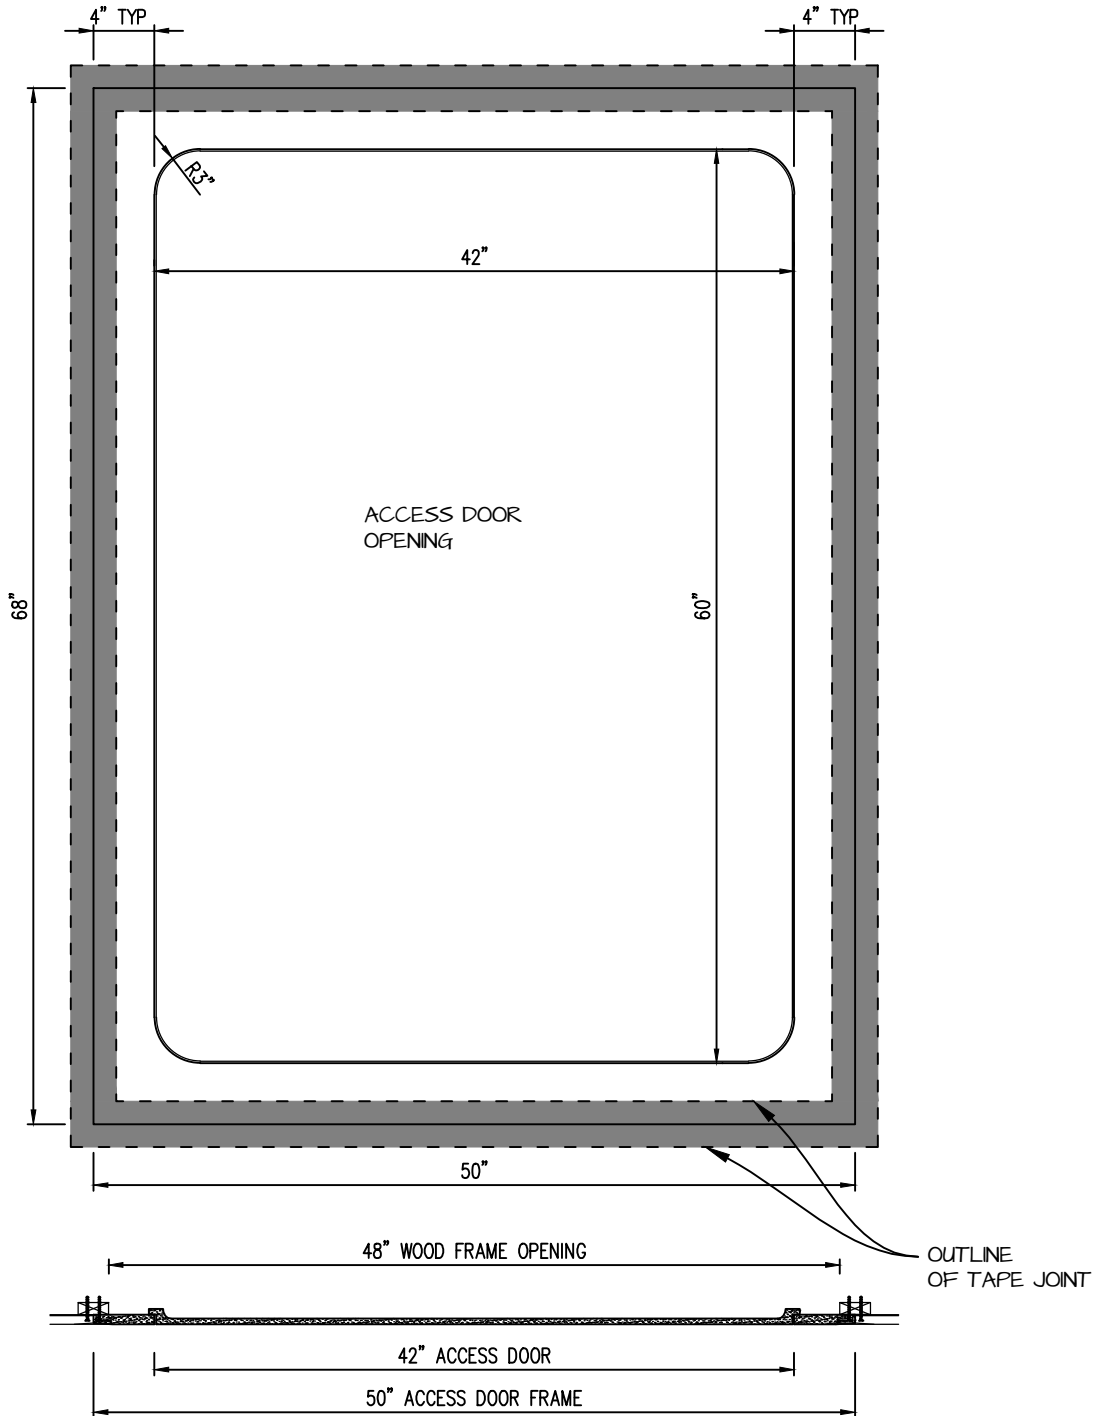

**POP OUT RADIUS CORNER ACCESS PANEL 42"x60"**  
**GFRG-RC-584260**

**CASTLE ACCESS PANELS & FORMS INC.**

173 Adesso Drive, Unit 2, Concord ON L4K 3C3

Phone (905)738-8089 Fax (905)760-9234

inquiries@castleaccesspanels.com