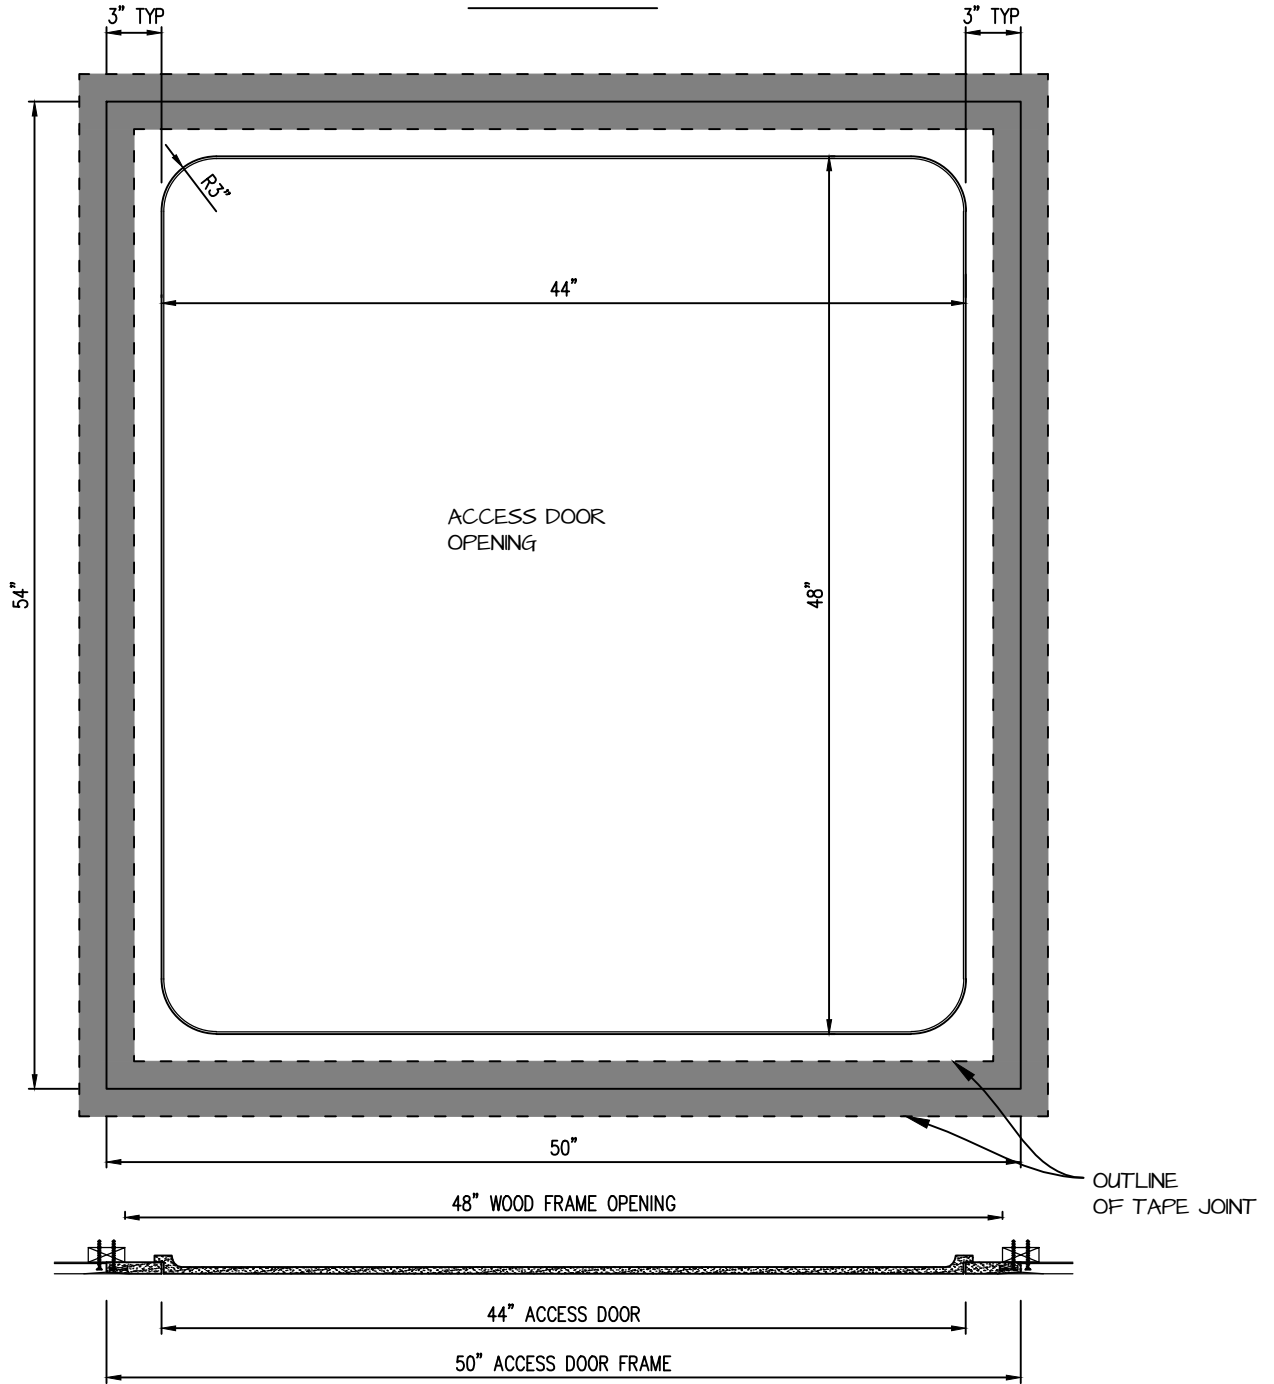

POP OUT RADIUS CORNER ACCESS PANEL 44"x48"

GFRG-RC-584448

TOP VIEW

CASTLE ACCESS PANELS & FORMS INC.
 173 Adesso Drive, Unit 2, Concord ON L4K 3C3
 Phone (905)738-8089 Fax (905)760-9234
 inquiries@castleaccesspanels.com
www.CastleAccessPanels.com