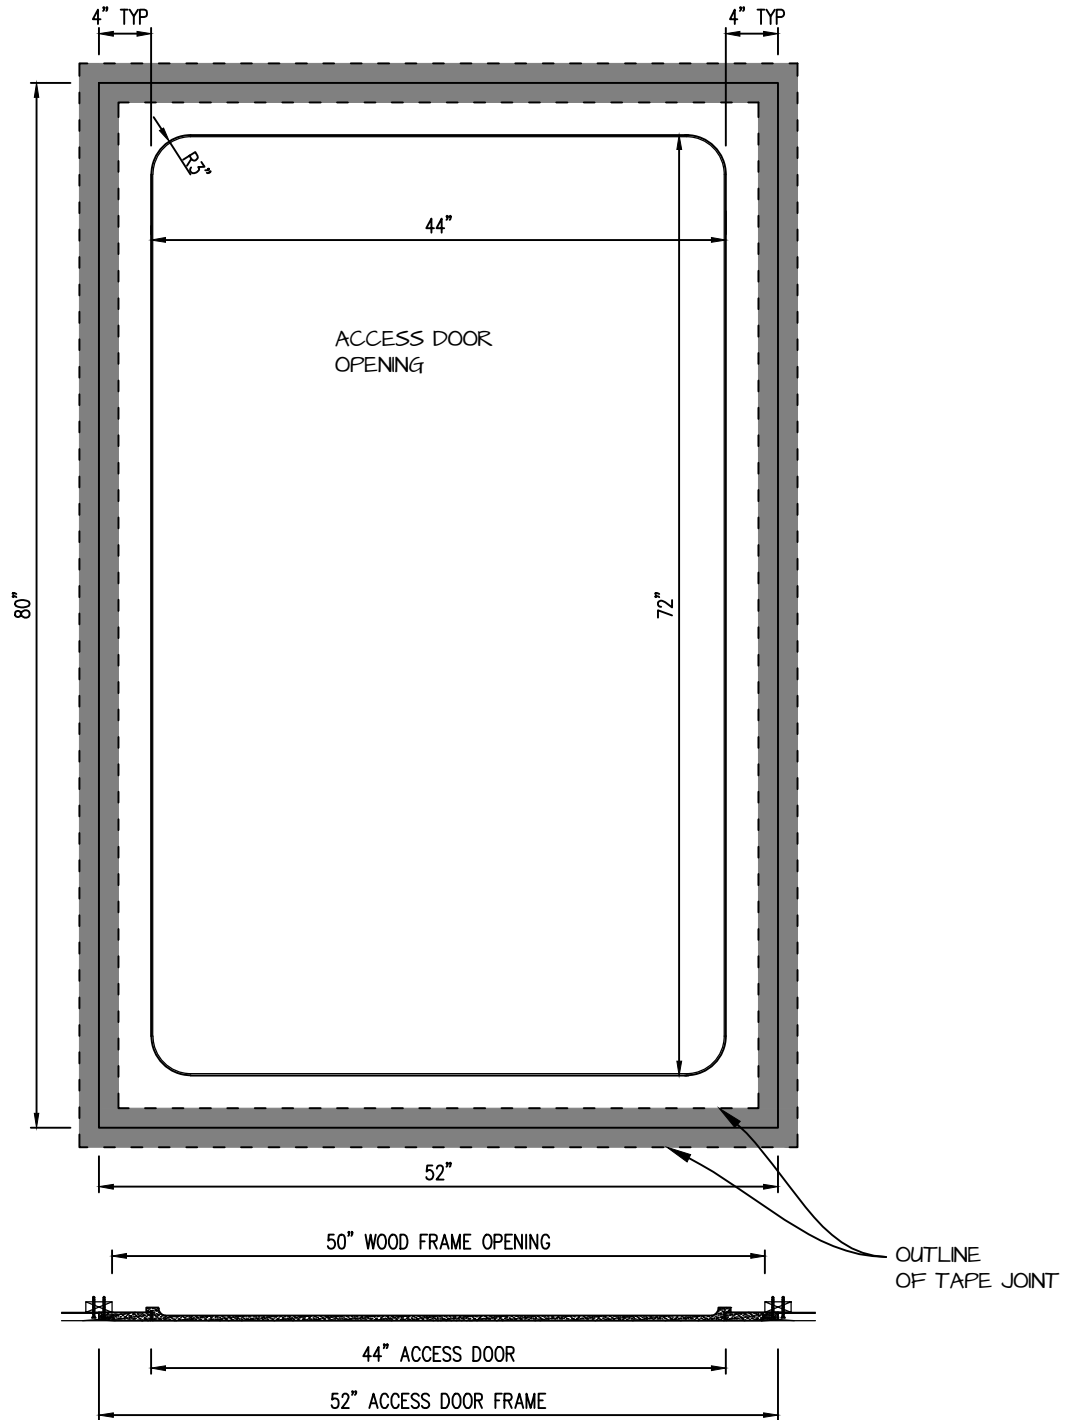

POP OUT RADIUS CORNER ACCESS PANEL 44"x72"
GFRG-RC-584472

CASTLE ACCESS PANELS & FORMS INC.

173 Adesso Drive, Unit 2, Concord ON L4K 3C3

Phone (905)738-8089 Fax (905)760-9234

inquiries@castleaccesspanels.com