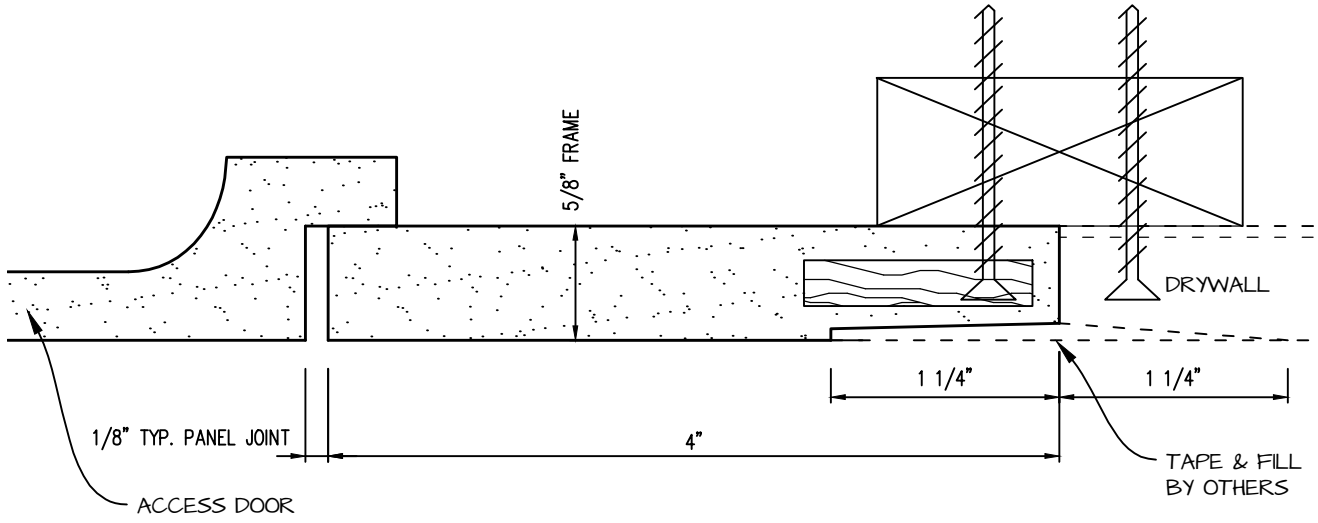

DWG NO:

SHEET OF

POP-OUT GFRG ACCESS PANEL SECTION

 <p>CASTLE ACCESS PANELS & FORMS INC. 173 Adesso Drive, Unit 2, Concord ON L4K 3C3 Phone (905)738-8089 Fax (905)760-9234 inquiries@castleaccesspanels.com www.CastleAccessPanels.com</p>	DESIGNED: Q.P	
	DATE:	
	APPROVED: J.R	
CUSTOMER:	PROJECT:	QTY:
TITLE:	DWG NO:	SHEET OF