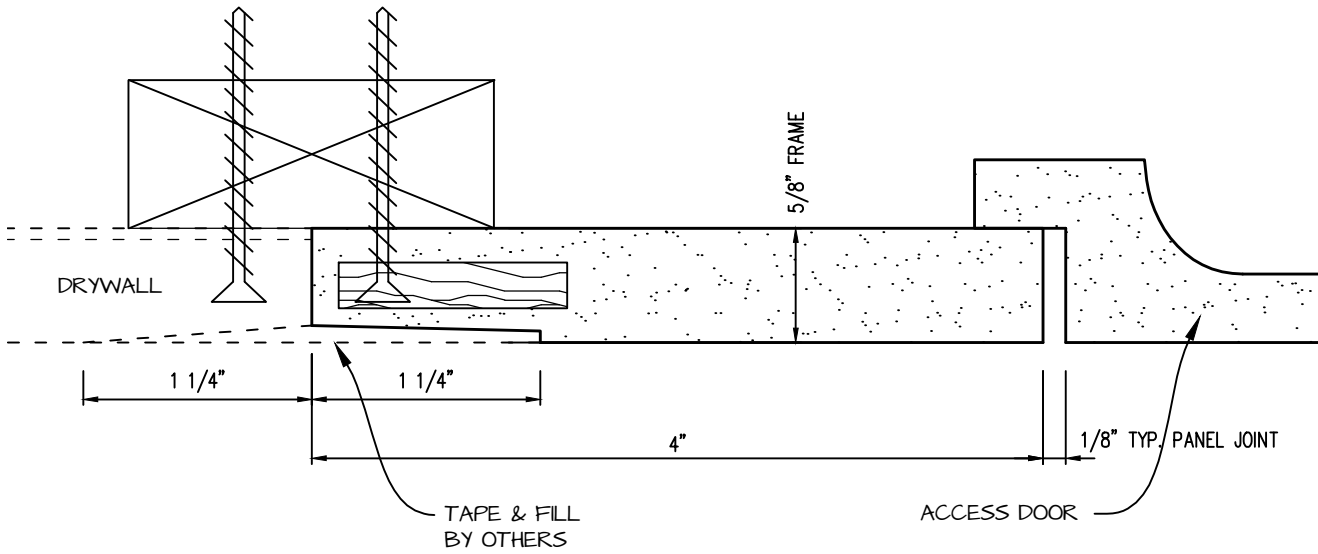

DWG NO:

SHEET OF

POP-OUT GFRG ACCESS PANEL SECTION

 <p>CASTLE ACCESS PANELS & FORMS INC. 173 Adesso Drive, Unit 2, Concord ON L4K 3C3 Phone (905)738-8089 Fax (905)760-9234 inquiries@castleaccesspanels.com www.CastleAccessPanels.com</p>	DESIGNED: Q.P	
	DATE:	
	APPROVED: J.R	
CUSTOMER:	PROJECT:	QTY:
TITLE:	DWG NO:	SHEET OF