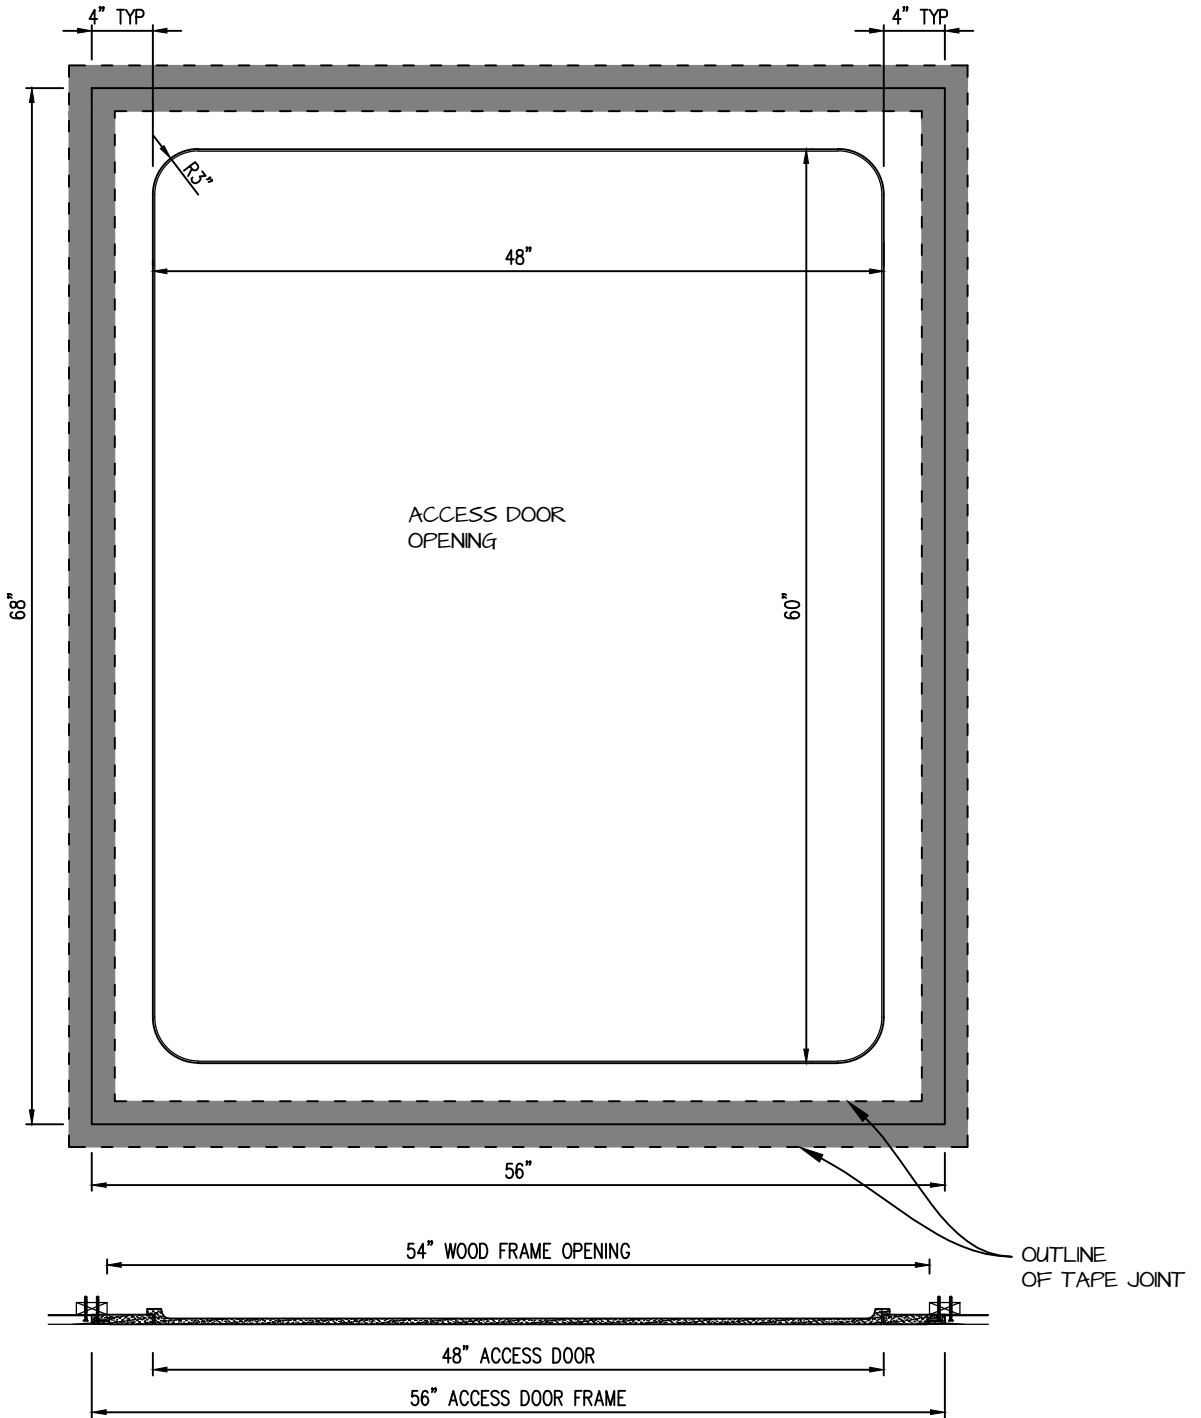

POP OUT RADIUS CORNER ACCESS PANEL 48"x60"
GFRG-RC-584860

 <p>CASTLE ACCESS PANELS & FORMS INC. 173 Adesso Drive, Unit 2, Concord ON L4K 3C3 Phone (905)738-8089 Fax (905)760-9234 inquiries@castleaccesspanels.com www.CastleAccessPanels.com</p>	DESIGNED: Q.P	
	DATE:	
	APPROVED: J.R	
CUSTOMER:	PROJECT:	QTY:
TITLE:	DWG NO:	SHEET OF