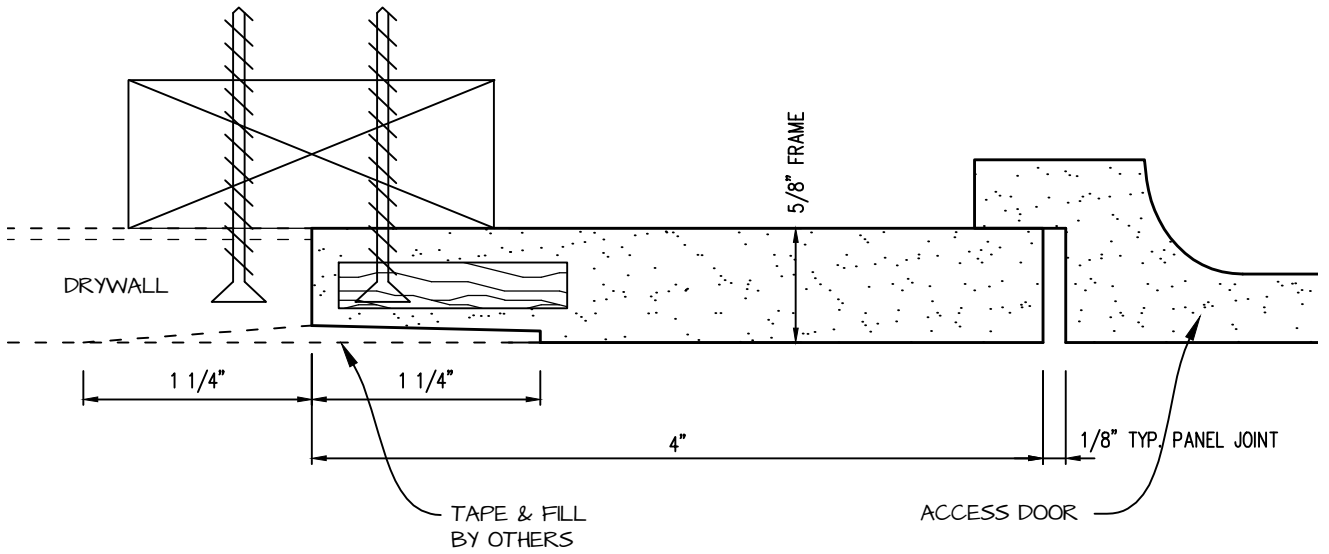

POP-OUT GFRG ACCESS PANEL SECTION

CASTLE ACCESS PANELS & FORMS INC. 173 Adesso Drive, Unit 2, Concord ON L4K 3C3 Phone (905)738-8089 Fax (905)760-9234 inquiries@castleaccesspanels.com www.CastleAccessPanels.com	DESIGNED: Q.P	
	DATE:	
	APPROVED: J.R	
CUSTOMER:	PROJECT:	QTY:
TITLE:	DWG NO:	SHEET OF