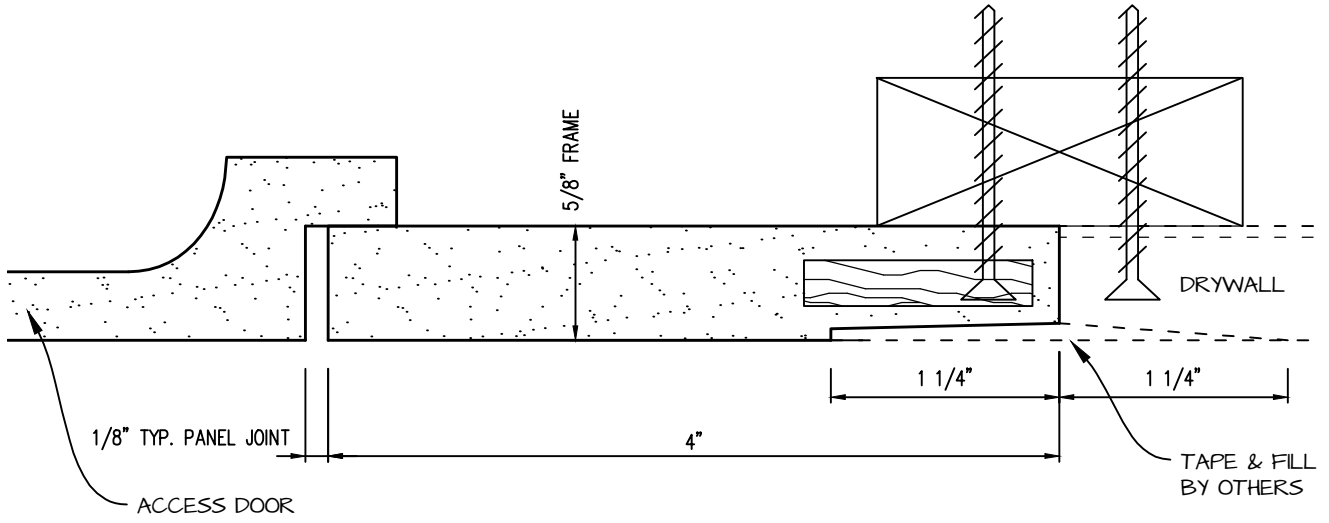

POP-OUT GFRG ACCESS PANEL SECTION

CASTLE ACCESS PANELS & FORMS INC. 173 Adesso Drive, Unit 2, Concord ON L4K 3C3 Phone (905)738-8089 Fax (905)760-9234 inquiries@castleaccesspanels.com www.CastleAccessPanels.com	DESIGNED: Q.P	
	DATE:	
	APPROVED: J.R	
CUSTOMER:	PROJECT:	QTY:
TITLE:	DWG NO:	SHEET OF