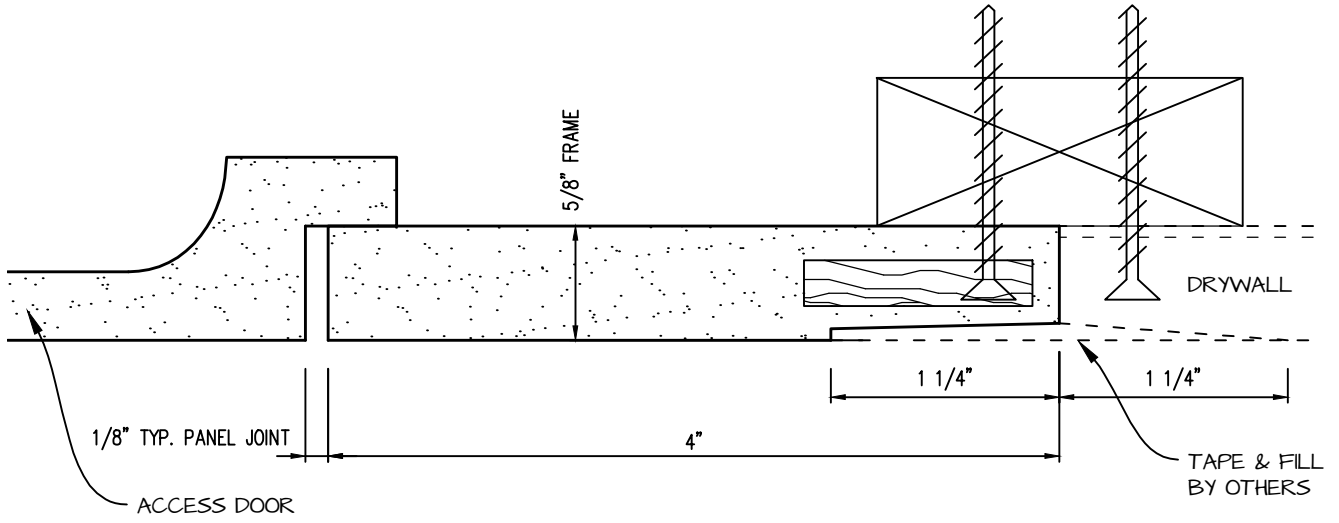

DWG NO:

SHEET OF

POP-OUT GFRG ACCESS PANEL SECTION

 <p>CASTLE ACCESS PANELS & FORMS INC. 173 Adesso Drive, Unit 2, Concord ON L4K 3C3 Phone (905)738-8089 Fax (905)760-9234 inquiries@castleaccesspanels.com www.CastleAccessPanels.com</p>	DESIGNED: Q.P	
	DATE:	
	APPROVED: J.R	
CUSTOMER:	PROJECT:	QTY:
TITLE:	DWG NO:	SHEET OF