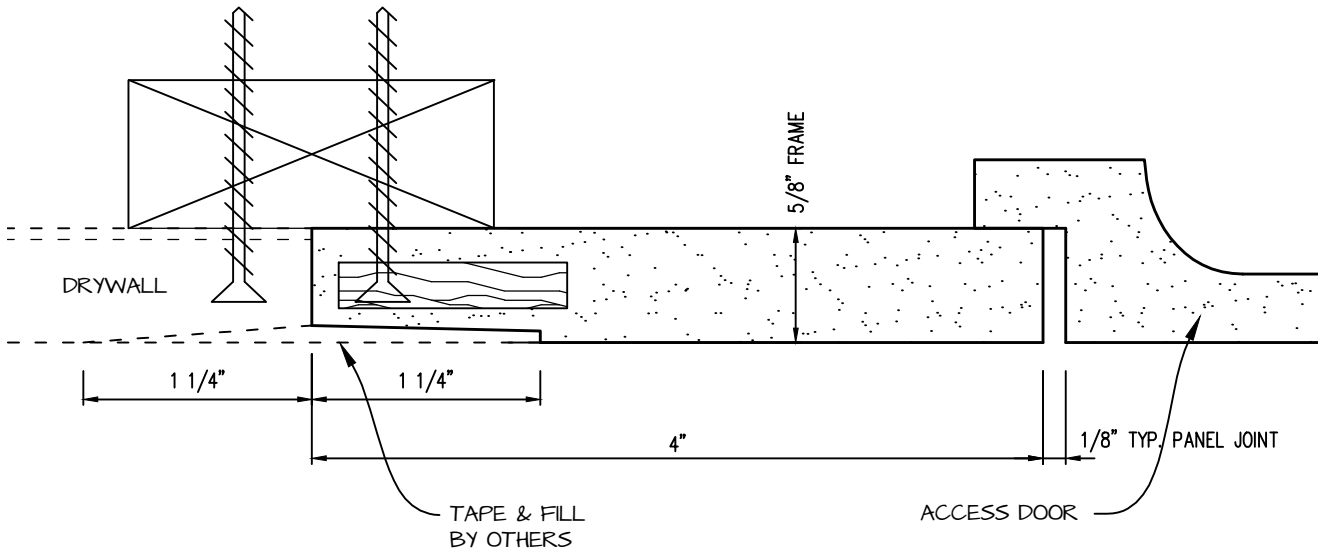

DWG NO:

SHEET OF

POP-OUT GFRG ACCESS PANEL SECTION

 <p>CASTLE ACCESS PANELS & FORMS INC. 173 Adesso Drive, Unit 2, Concord ON L4K 3C3 Phone (905)738-8089 Fax (905)760-9234 inquiries@castleaccesspanels.com www.CastleAccessPanels.com</p>	DESIGNED: Q.P	
	DATE:	
	APPROVED: J.R	
CUSTOMER:	PROJECT:	QTY:
TITLE:	DWG NO:	SHEET OF