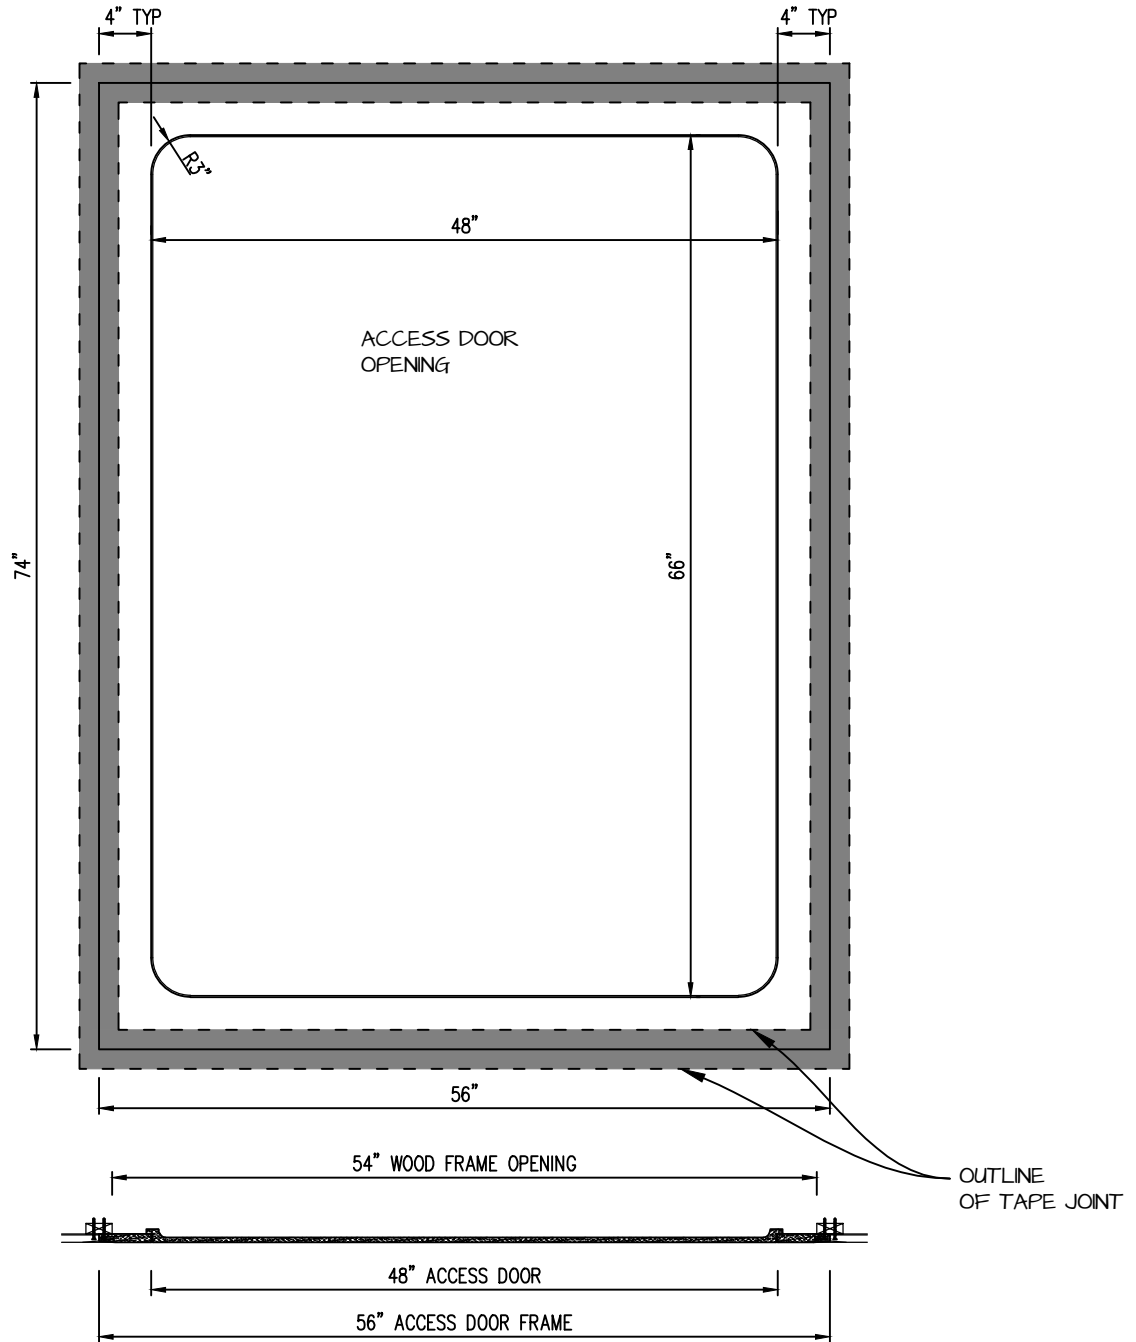

POP OUT RADIUS CORNER ACCESS PANEL 48"x66"
GFRG-RC-584866

CASTLE ACCESS PANELS & FORMS INC.

173 Adesso Drive, Unit 2, Concord ON L4K 3C3

Phone (905)738-8089 Fax (905)760-9234

inquiries@castleaccesspanels.com