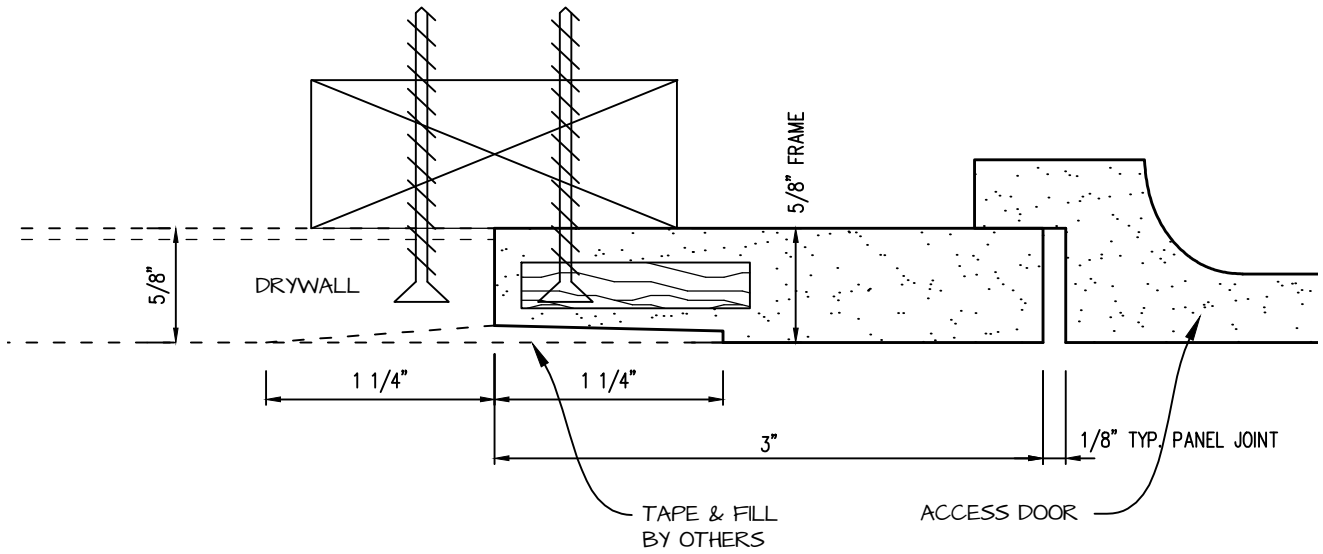

POP-OUT GFRG ACCESS PANEL SECTION

CASTLE ACCESS PANELS & FORMS INC. 173 Adesso Drive, Unit 2, Concord ON L4K 3C3 Phone (905)738-8089 Fax (905)760-9234 inquiries@castleaccesspanels.com www.CastleAccessPanels.com	DESIGNED: Q.P	
	DATE:	
	APPROVED: J.R	
CUSTOMER:	PROJECT:	QTY:
TITLE:	DWG NO:	SHEET OF