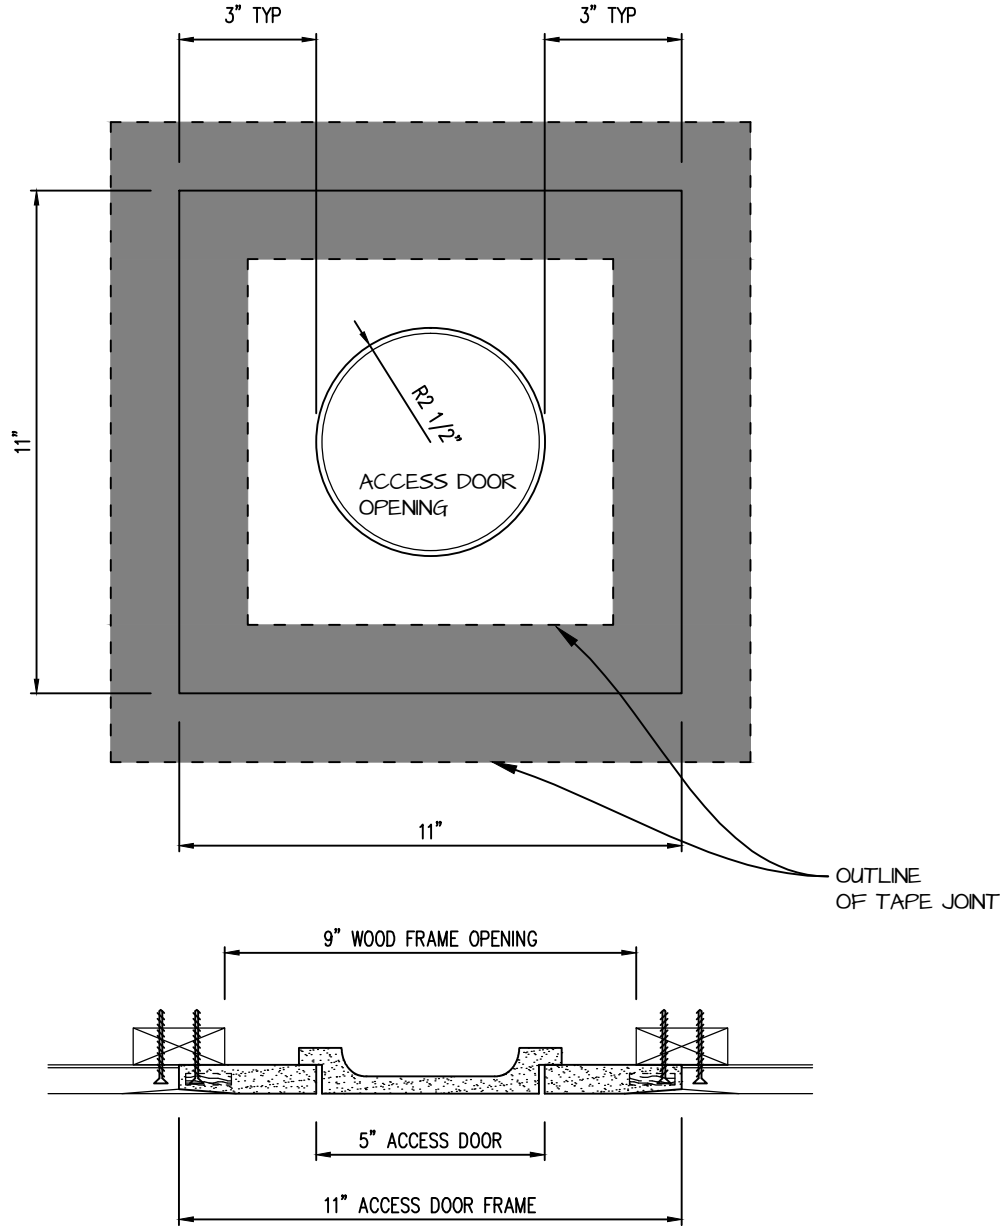

POP OUT ROUND ACCESS PANEL 5" DIAMETER
GFRG-RD-580005

TOP VIEW

 <p>CASTLE ACCESS PANELS & FORMS INC. 173 Adesso Drive, Unit 2, Concord ON L4K 3C3 Phone (905)738-8089 Fax (905)760-9234 inquiries@castleaccesspanels.com www.CastleAccessPanels.com</p>	DESIGNED: Q.P	
	DATE:	
	APPROVED: J.R	
CUSTOMER:	PROJECT:	QTY:
TITLE:	DWG NO:	SHEET OF