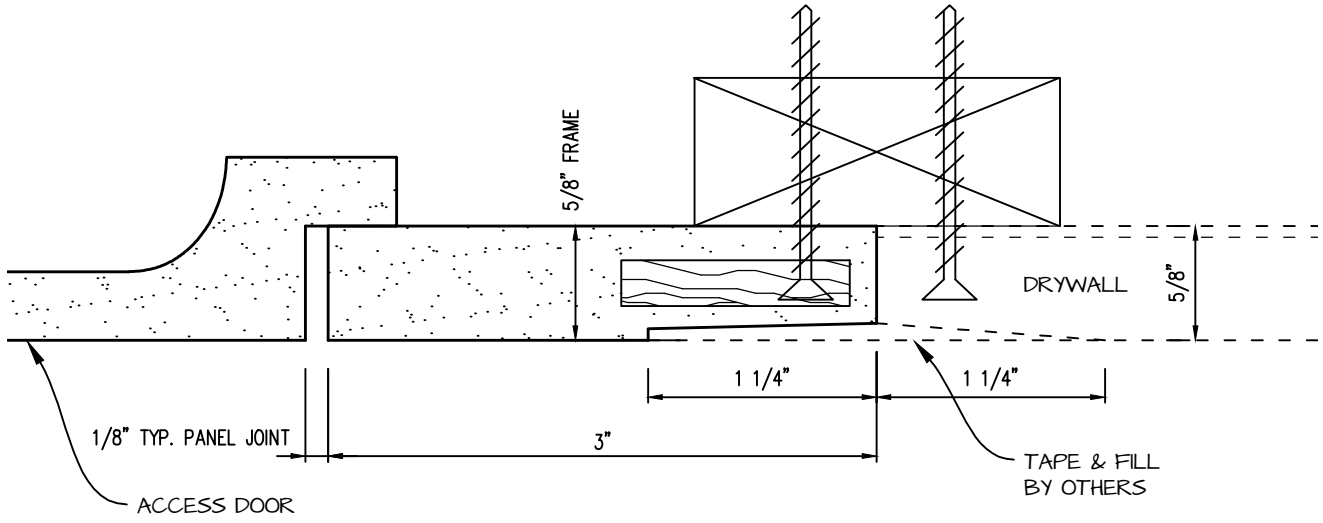

POP-OUT GFRG ACCESS PANEL SECTION

CASTLE ACCESS PANELS & FORMS INC. 173 Adesso Drive, Unit 2, Concord ON L4K 3C3 Phone (905)738-8089 Fax (905)760-9234 inquiries@castleaccesspanels.com www.CastleAccessPanels.com	DESIGNED: Q.P	
	DATE:	
	APPROVED: J.R	
CUSTOMER:	PROJECT:	QTY:
TITLE:	DWG NO:	SHEET OF