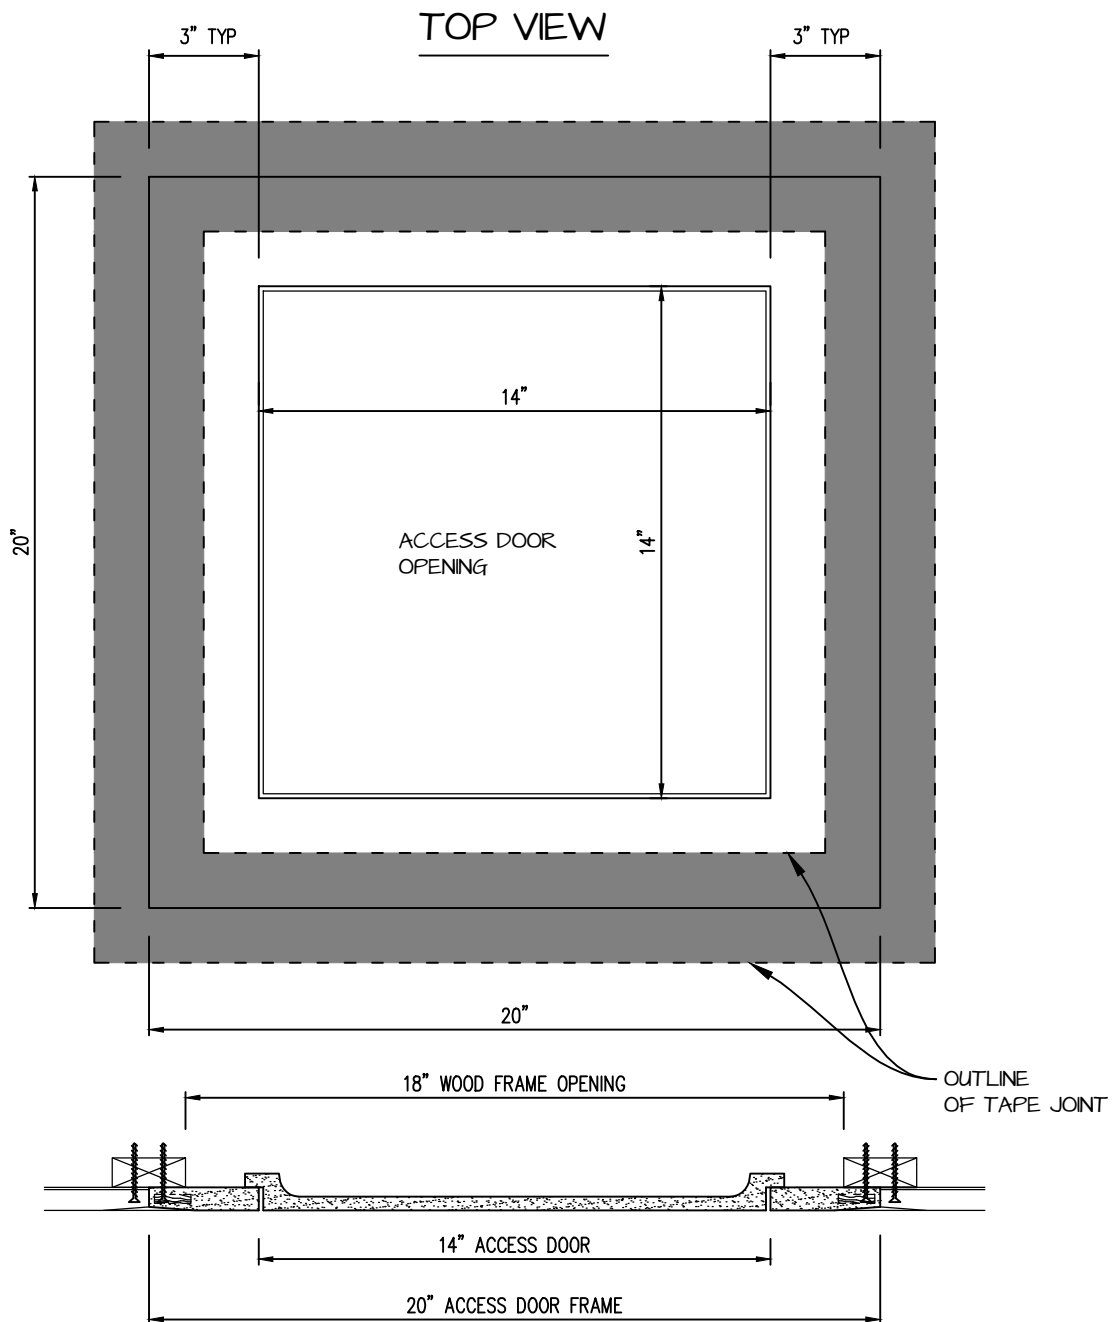

POP OUT SQUARE CORNER ACCESS PANEL 14"x14"
GFRG-SQ-580014

CASTLE ACCESS PANELS & FORMS INC.

173 Adesso Drive, Unit 2, Concord ON L4K 3C3

Phone (905)738-8089 Fax (905)760-9234

inquiries@castleaccesspanels.com