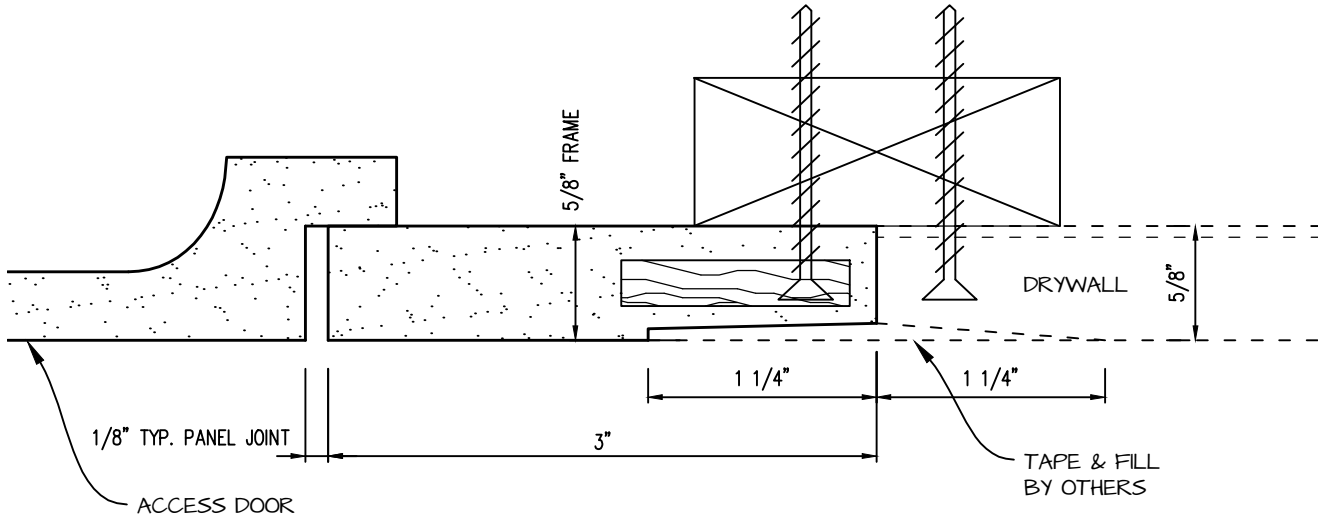

DWG NO:

SHEET OF

POP-OUT GFRG ACCESS PANEL SECTION

 <p>CASTLE ACCESS PANELS & FORMS INC. 173 Adesso Drive, Unit 2, Concord ON L4K 3C3 Phone (905)738-8089 Fax (905)760-9234 inquiries@castleaccesspanels.com www.CastleAccessPanels.com</p>	DESIGNED: Q.P	
	DATE:	
	APPROVED: J.R	
CUSTOMER:	PROJECT:	QTY:
TITLE:	DWG NO:	SHEET OF