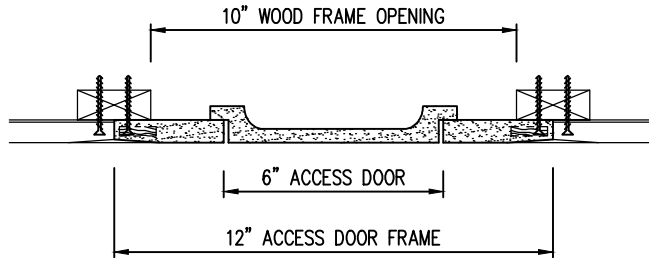

POP OUT SQUARE CORNER ACCESS PANEL 6"x12"
GFRG-SQ-580612

TOP VIEW

CASTLE ACCESS PANELS & FORMS INC.
 173 Adesso Drive, Unit 2, Concord ON L4K 3C3
 Phone (905)738-8089 Fax (905)760-9234
 inquiries@castleaccesspanels.com
www.CastleAccessPanels.com