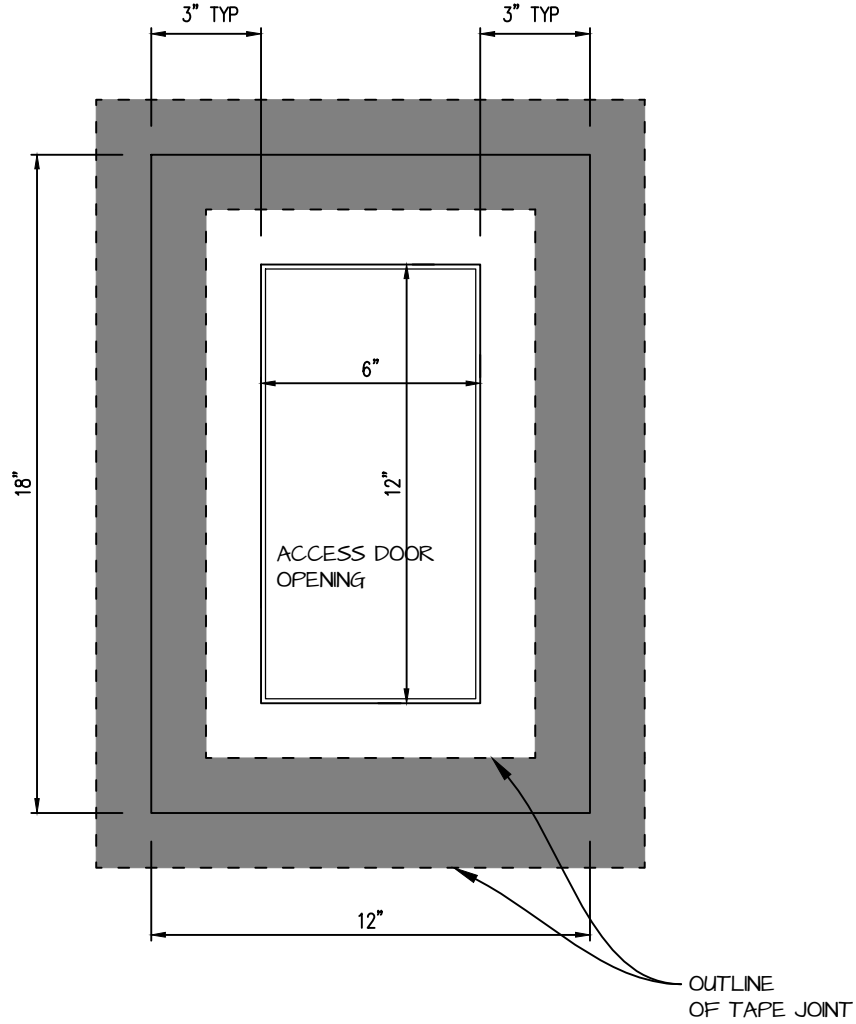

POP OUT SQUARE CORNER ACCESS PANEL 6"x12"
GFRG-SQ-580612

TOP VIEW

CASTLE ACCESS PANELS & FORMS INC.
 173 Adesso Drive, Unit 2, Concord ON L4K 3C3
 Phone (905)738-8089 Fax (905)760-9234
 inquiries@castleaccesspanels.com
www.CastleAccessPanels.com