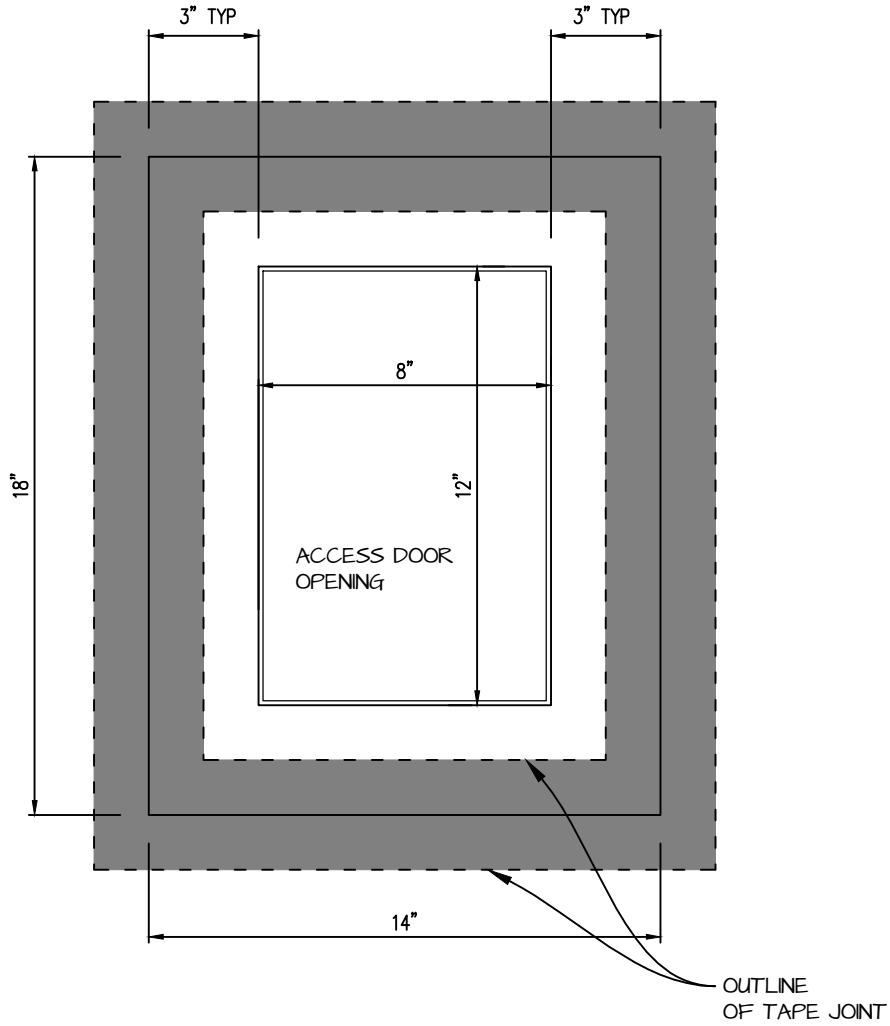

POP OUT SQUARE CORNER ACCESS PANEL 8"x12"
GFRG-SQ-580812

TOP VIEW

CASTLE ACCESS PANELS & FORMS INC.
 173 Adesso Drive, Unit 2, Concord ON L4K 3C3
 Phone (905)738-8089 Fax (905)760-9234
 inquiries@castleaccesspanels.com
www.CastleAccessPanels.com