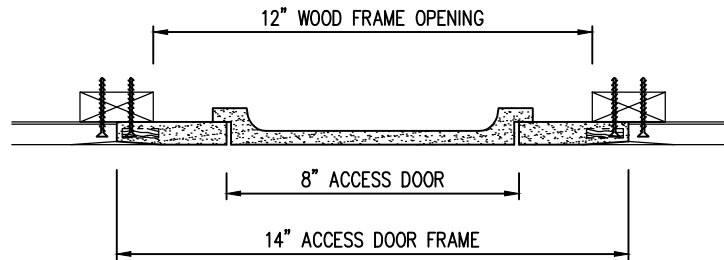

POP OUT SQUARE CORNER ACCESS PANEL 8"x12"
GFRG-SQ-580812

TOP VIEW

CASTLE ACCESS PANELS & FORMS INC.
 173 Adesso Drive, Unit 2, Concord ON L4K 3C3
 Phone (905)738-8089 Fax (905)760-9234
 inquiries@castleaccesspanels.com
www.CastleAccessPanels.com