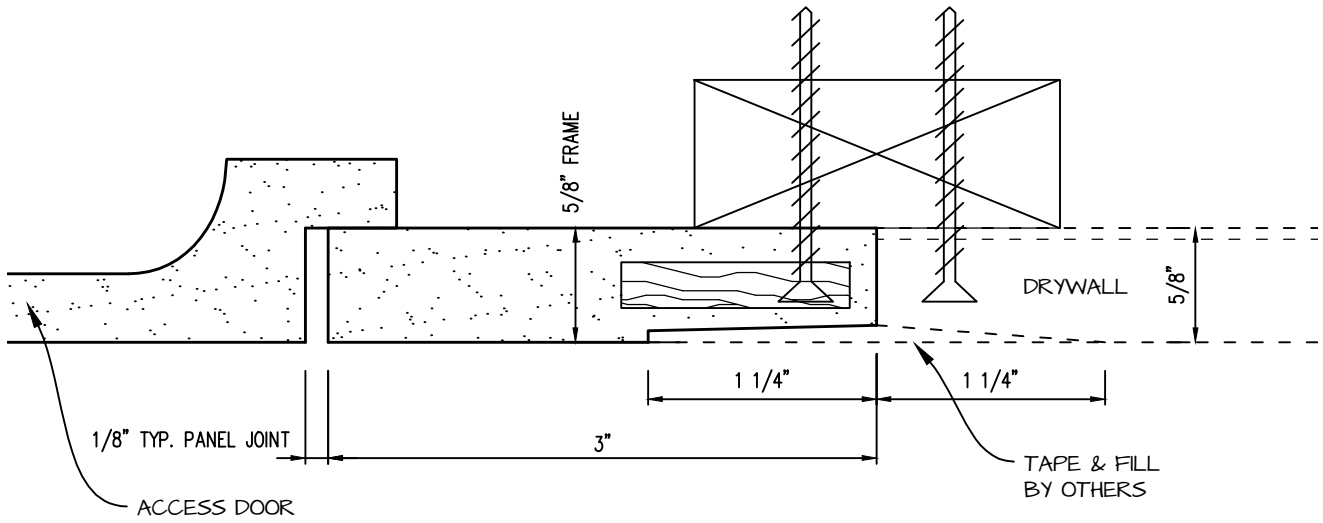

DWG NO:

SHEET OF

POP-OUT GFRG ACCESS PANEL SECTION

 <p>CASTLE ACCESS PANELS & FORMS INC. 173 Adesso Drive, Unit 2, Concord ON L4K 3C3 Phone (905)738-8089 Fax (905)760-9234 inquiries@castleaccesspanels.com www.CastleAccessPanels.com</p>	DESIGNED: Q.P	
	DATE:	
	APPROVED: J.R	
CUSTOMER:	PROJECT:	QTY:
TITLE:	DWG NO:	SHEET OF