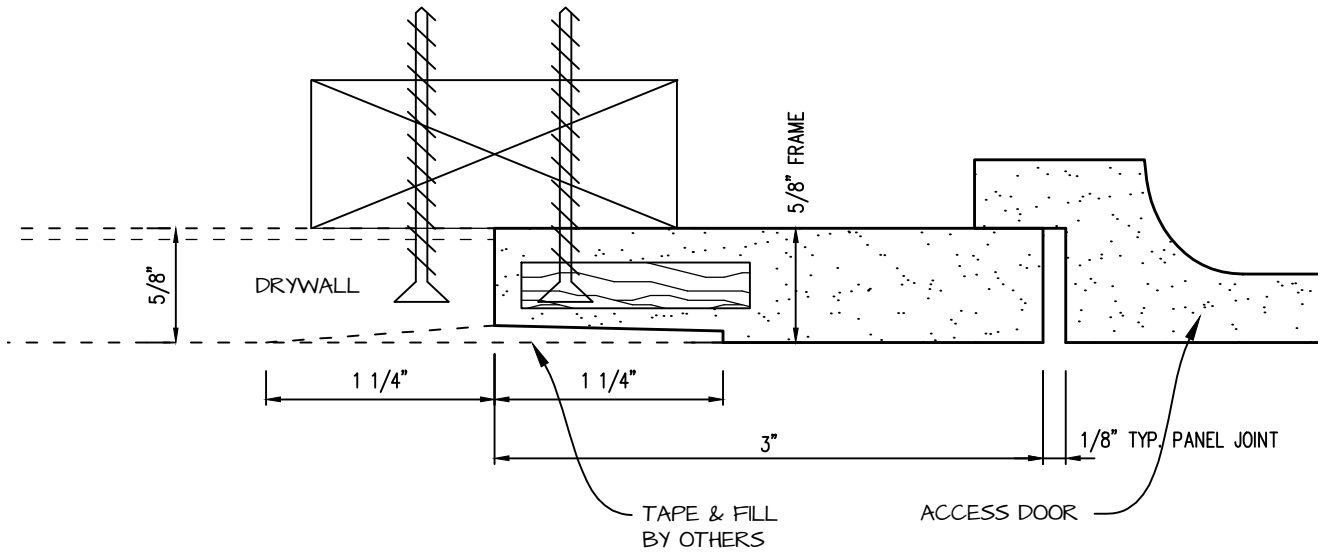

DWG NO:

SHEET OF

POP-OUT GFRG ACCESS PANEL SECTION

 <p>CASTLE ACCESS PANELS & FORMS INC. 173 Adesso Drive, Unit 2, Concord ON L4K 3C3 Phone (905)738-8089 Fax (905)760-9234 inquiries@castleaccesspanels.com www.CastleAccessPanels.com</p>	DESIGNED: Q.P	
	DATE:	
	APPROVED: J.R	
CUSTOMER:	PROJECT:	QTY:
TITLE:	DWG NO:	SHEET OF