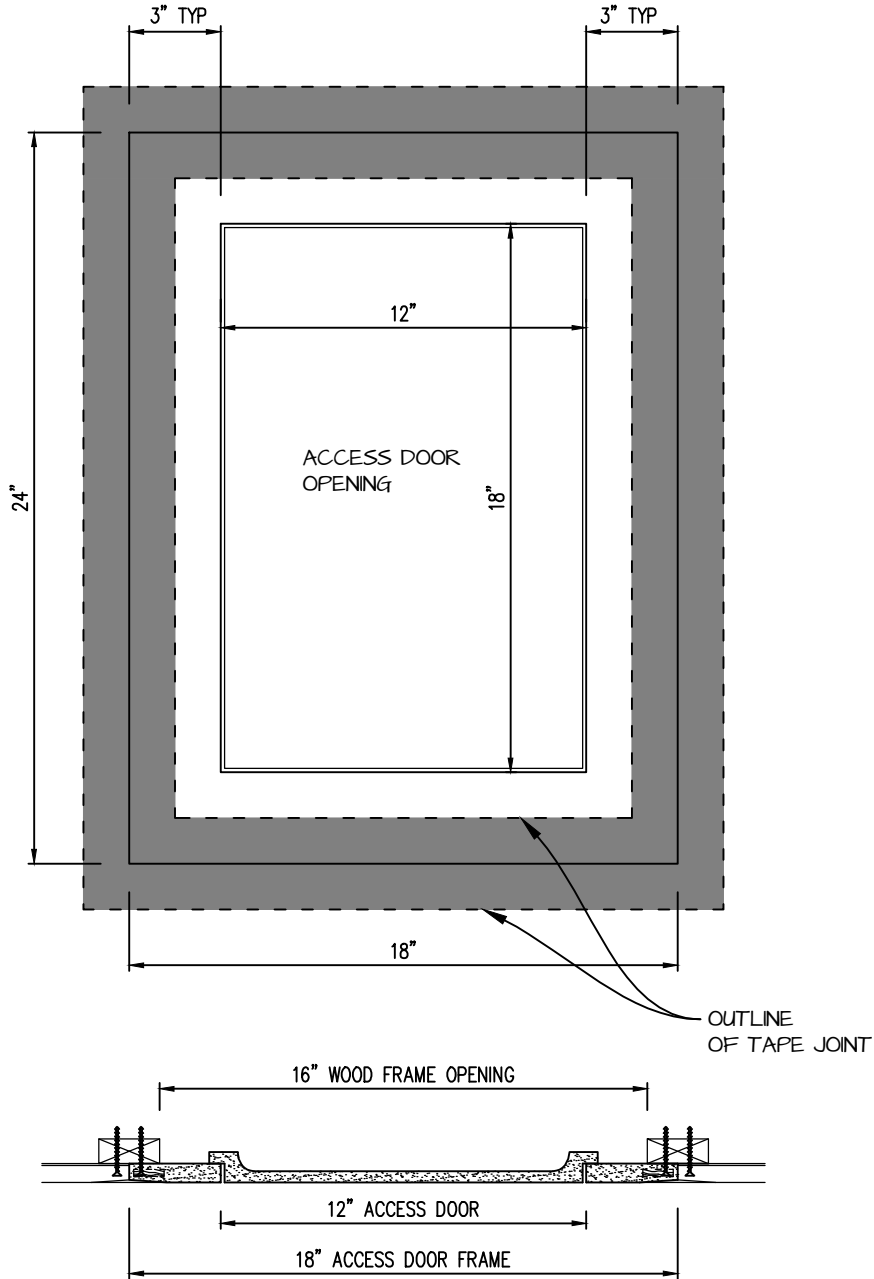

POP OUT SQUARE CORNER ACCESS PANEL 12"x18"

GFRG-SQ-581218

TOP VIEW

CASTLE ACCESS PANELS & FORMS INC.

173 Adesso Drive, Unit 2, Concord ON L4K 3C3

Phone (905)738-8089 Fax (905)760-9234

inquiries@castleaccesspanels.com