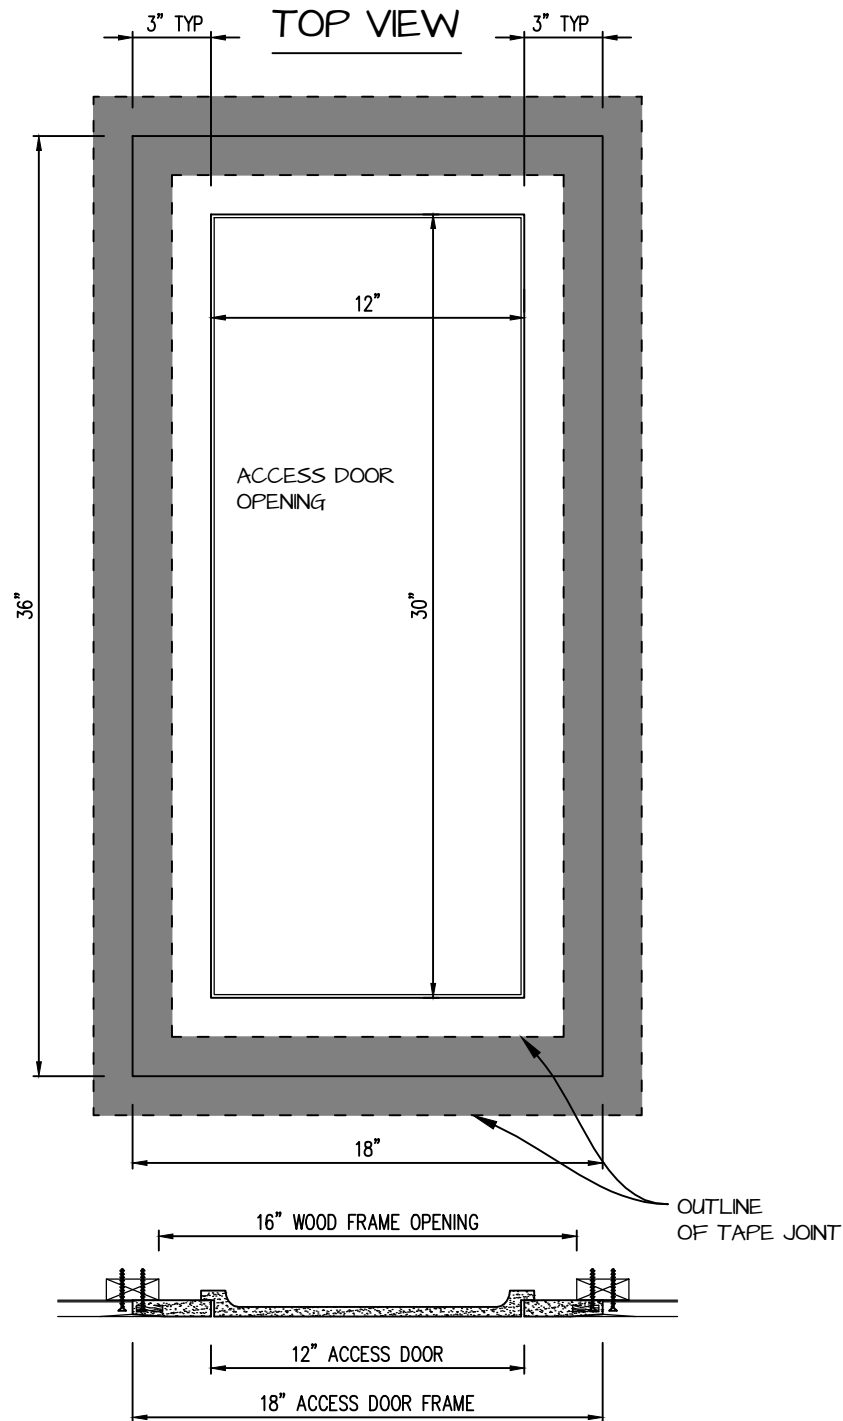

POP OUT SQUARE CORNER ACCESS PANEL 12"x30"
GFRG-SQ-581230

CASTLE ACCESS PANELS & FORMS INC.

173 Adesso Drive, Unit 2, Concord ON L4K 3C3
 Phone (905)738-8089 Fax (905)760-9234
 inquiries@castleaccesspanels.com
www.CastleAccessPanels.com