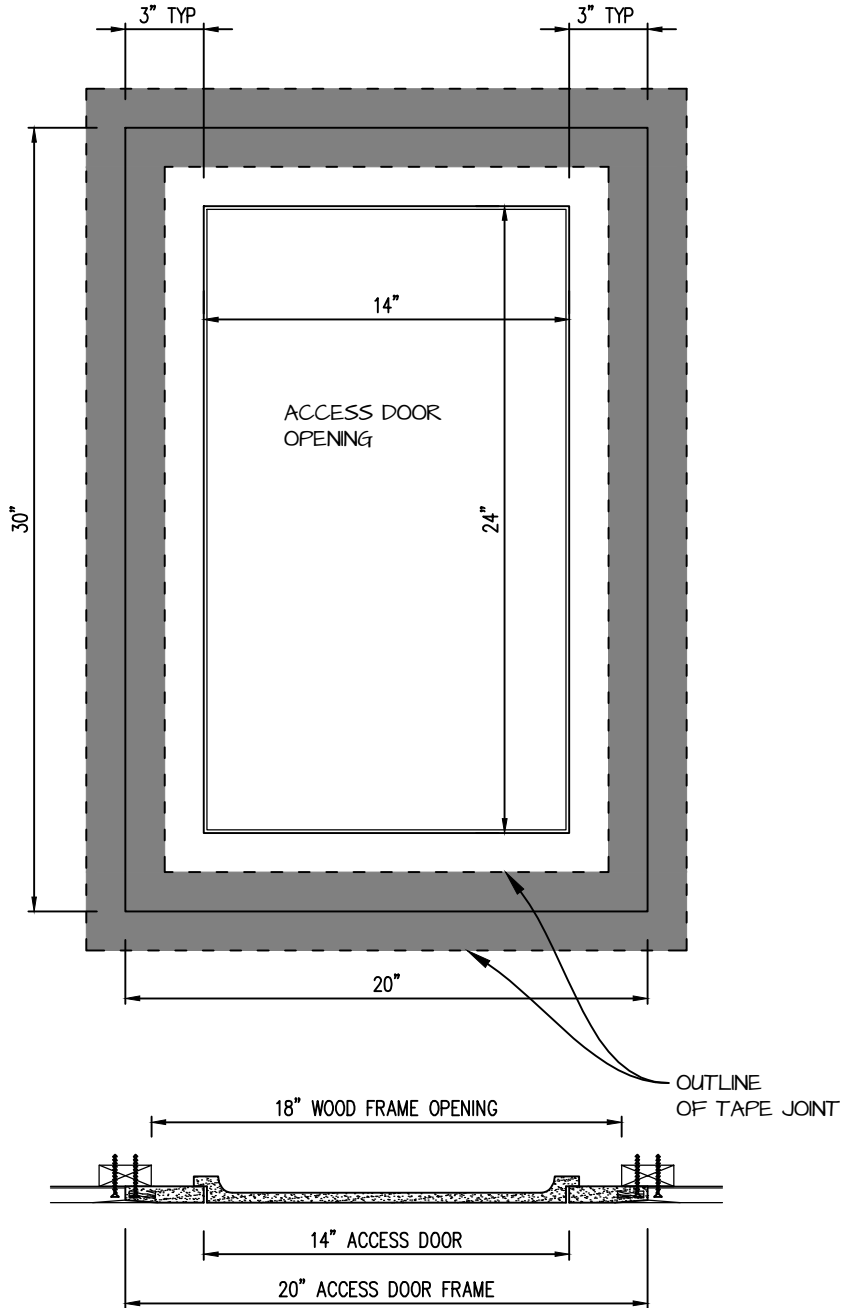

POP OUT SQUARE CORNER ACCESS PANEL 14"x24"
GFRG-SQ-581424

TOP VIEW

CASTLE ACCESS PANELS & FORMS INC.
 173 Adesso Drive, Unit 2, Concord ON L4K 3C3
 Phone (905)738-8089 Fax (905)760-9234
 inquiries@castleaccesspanels.com
www.CastleAccessPanels.com