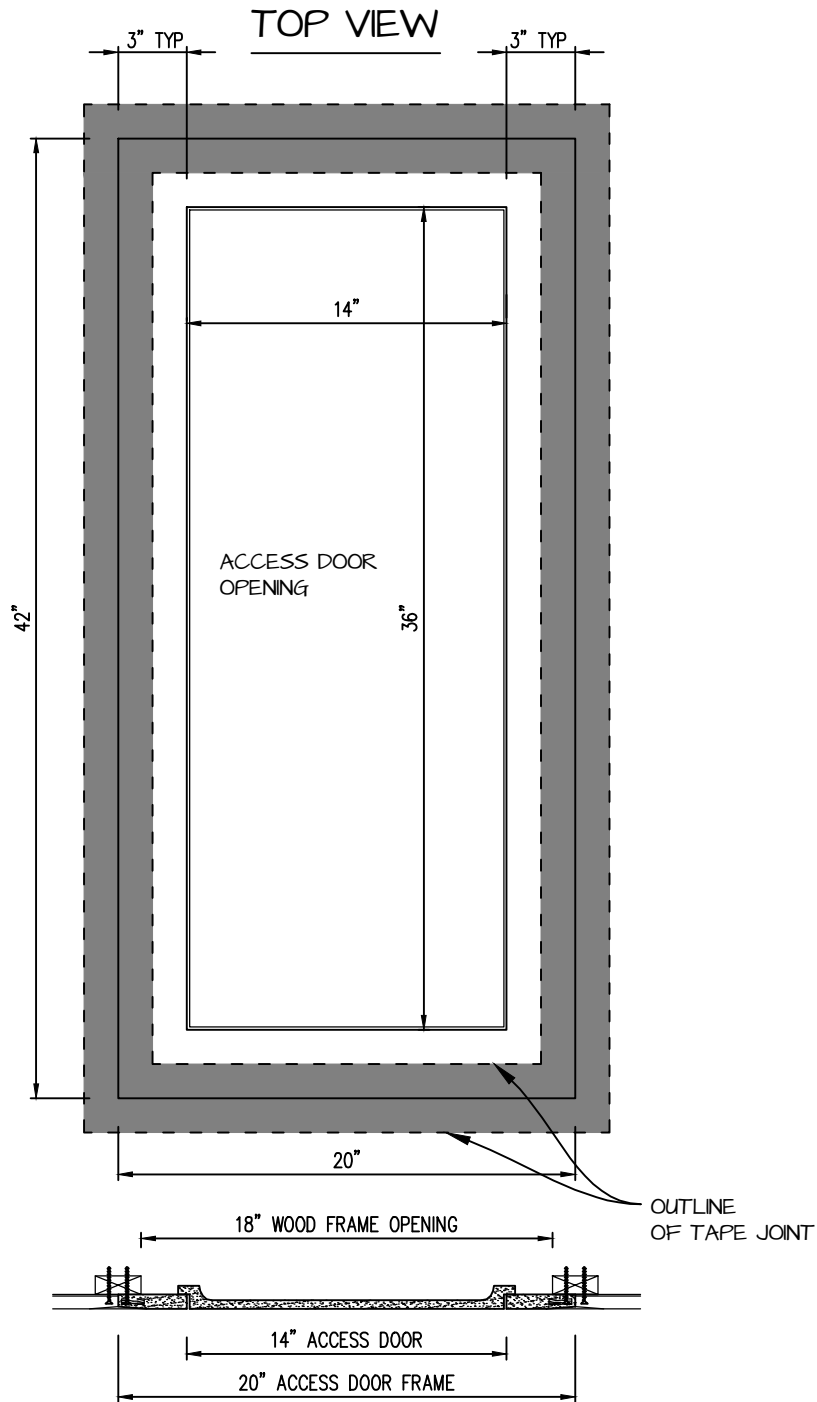

POP OUT SQUARE CORNER ACCESS PANEL 14"x36"
GFRG-SQ-581436

CASTLE ACCESS PANELS & FORMS INC.

173 Adesso Drive, Unit 2, Concord ON L4K 3C3

Phone (905)738-8089 Fax (905)760-9234

inquiries@castleaccesspanels.com