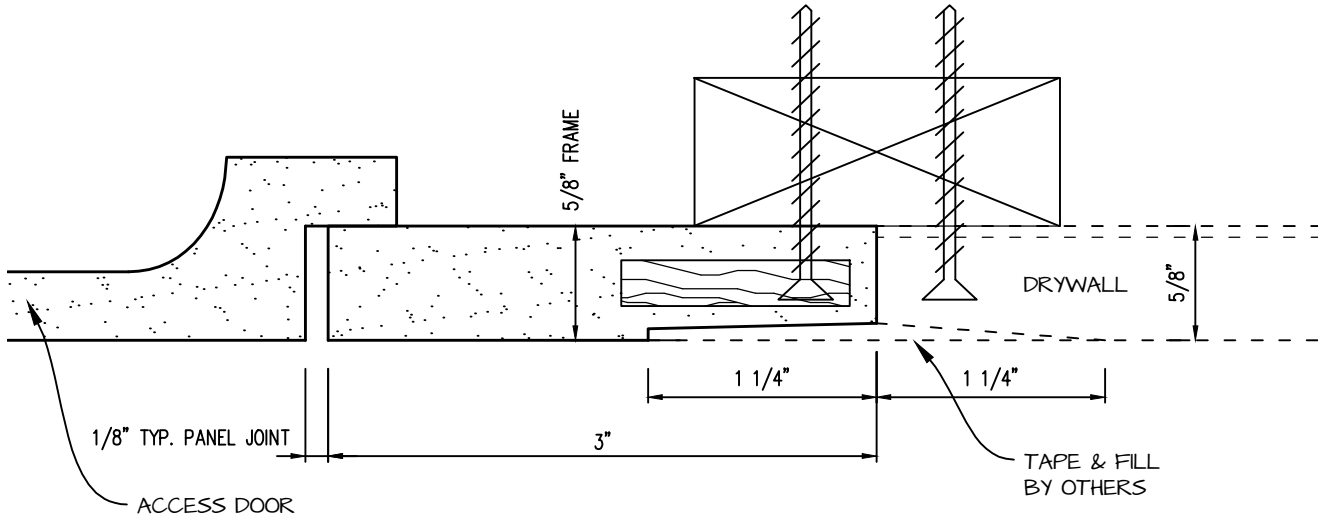

DWG NO:

SHEET OF

POP-OUT GFRG ACCESS PANEL SECTION

 <p>CASTLE ACCESS PANELS & FORMS INC. 173 Adesso Drive, Unit 2, Concord ON L4K 3C3 Phone (905)738-8089 Fax (905)760-9234 inquiries@castleaccesspanels.com www.CastleAccessPanels.com</p>	DESIGNED: Q.P	
	DATE:	
	APPROVED: J.R	
CUSTOMER:	PROJECT:	QTY:
TITLE:	DWG NO:	SHEET OF