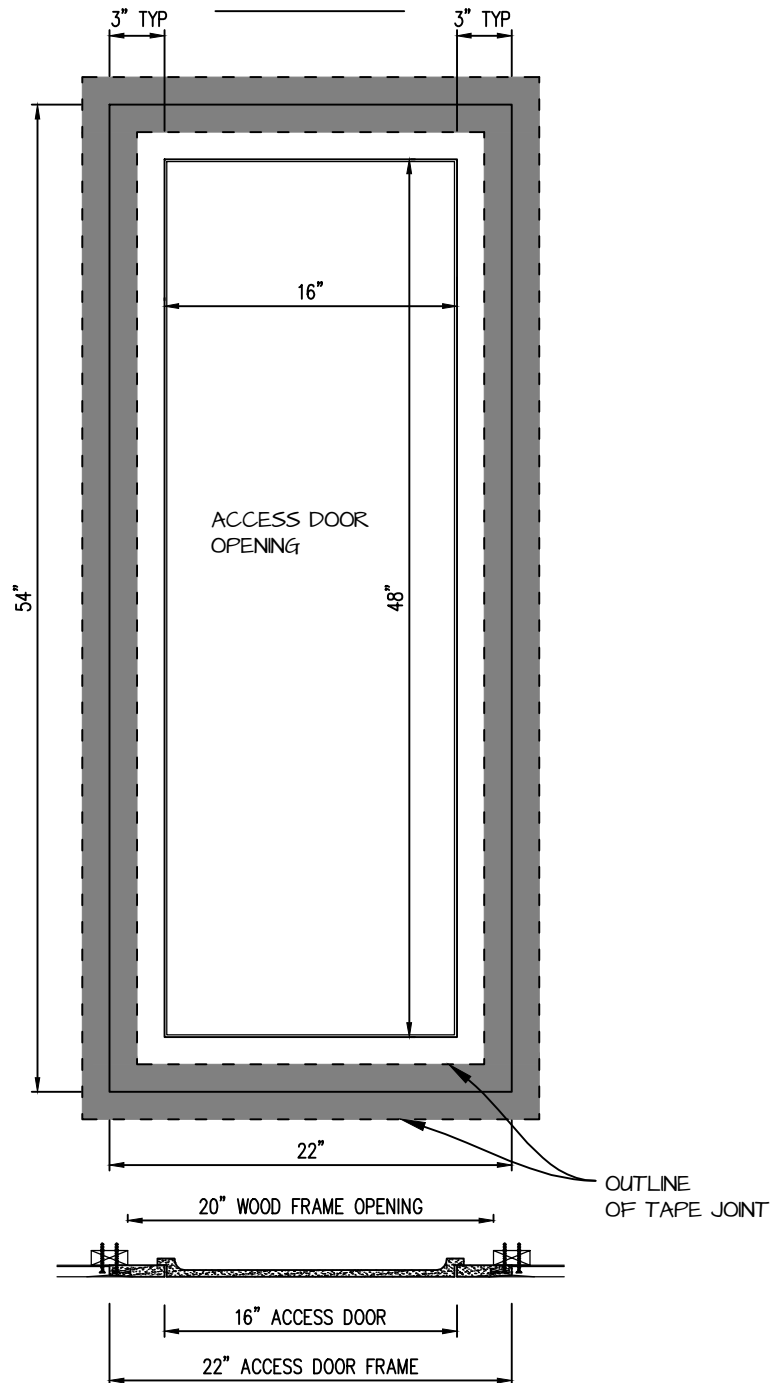

POP OUT SQUARE CORNER ACCESS PANEL 16"x48"
GFRG-SQ-581648

TOP VIEW

CASTLE ACCESS PANELS & FORMS INC.

173 Adesso Drive, Unit 2, Concord ON L4K 3C3

Phone (905)738-8089 Fax (905)760-9234

inquiries@castleaccesspanels.com