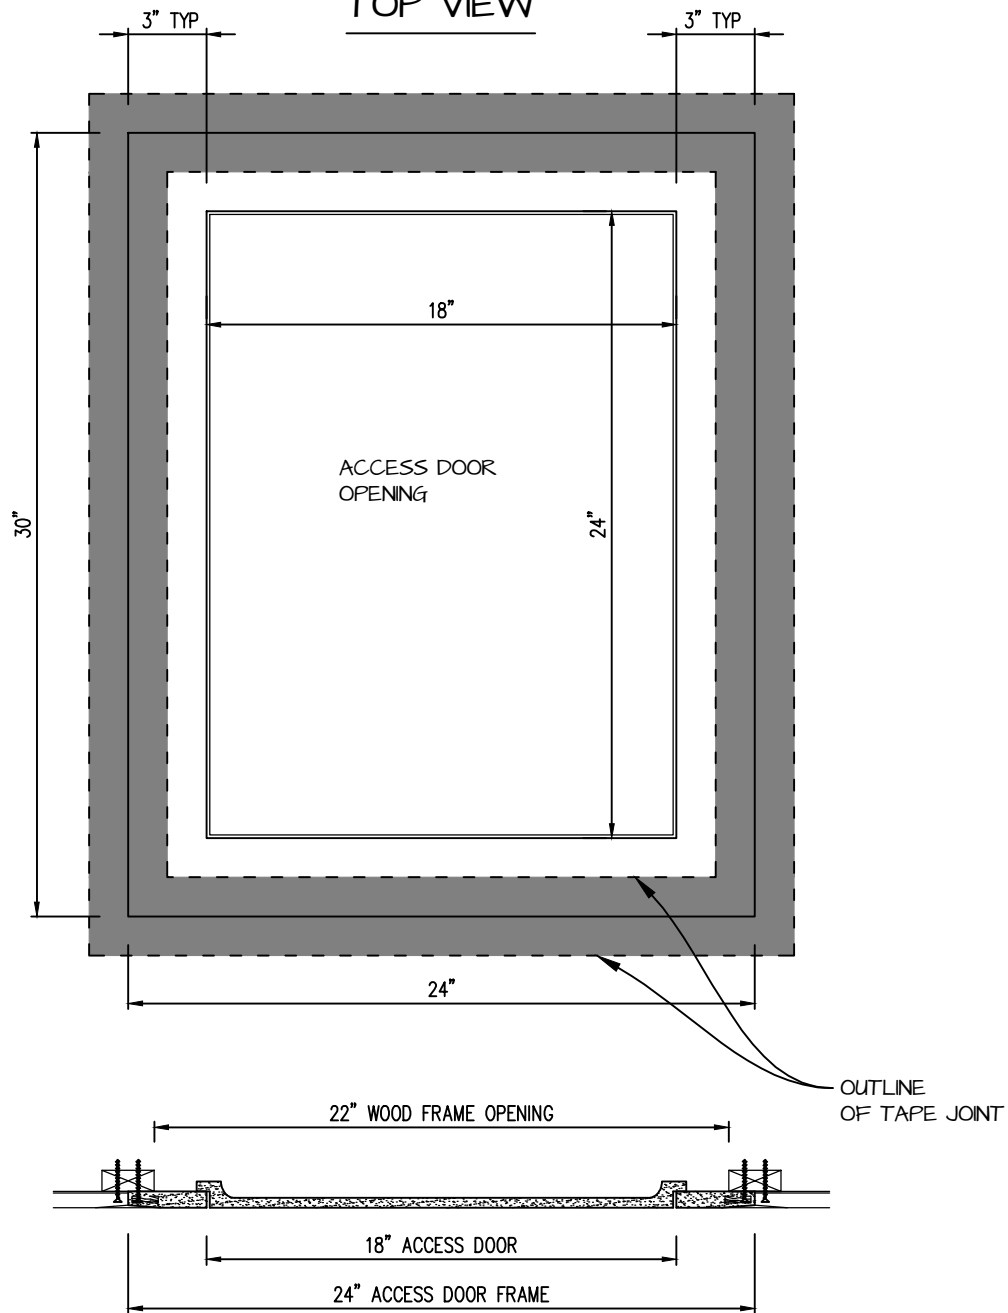

POP OUT SQUARE CORNER ACCESS PANEL 18"x24"
GFRG-SQ-581824

TOP VIEW

CASTLE ACCESS PANELS & FORMS INC.

173 Adesso Drive, Unit 2, Concord ON L4K 3C3
 Phone (905)738-8089 Fax (905)760-9234
 inquiries@castleaccesspanels.com
www.CastleAccessPanels.com