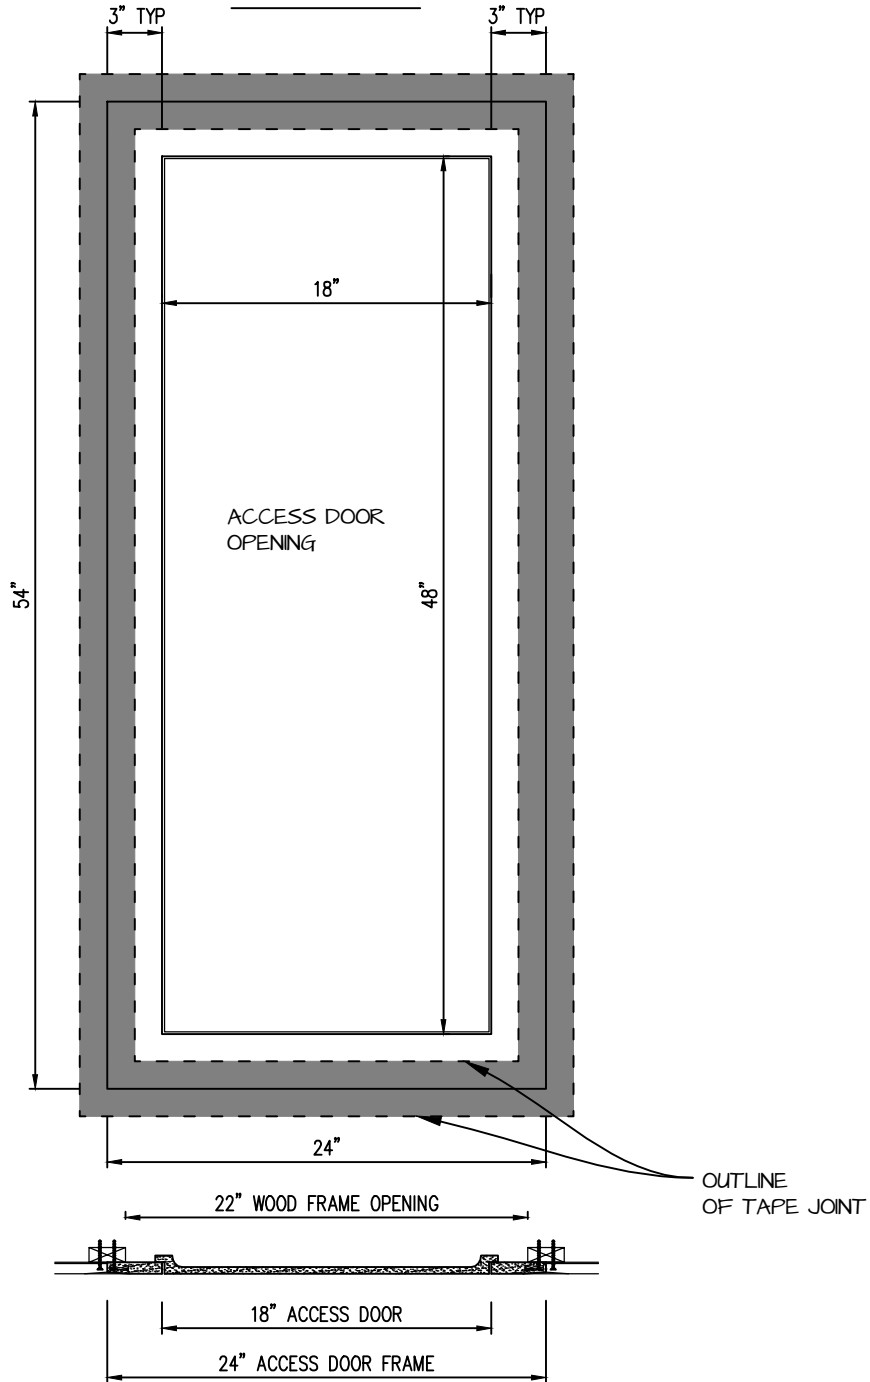

POP OUT SQUARE CORNER ACCESS PANEL 18"x48"

GFRG-SQ-581848

TOP VIEW

CASTLE ACCESS PANELS & FORMS INC.

173 Adesso Drive, Unit 2, Concord ON L4K 3C3

Phone (905)738-8089 Fax (905)760-9234

inquiries@castleaccesspanels.com