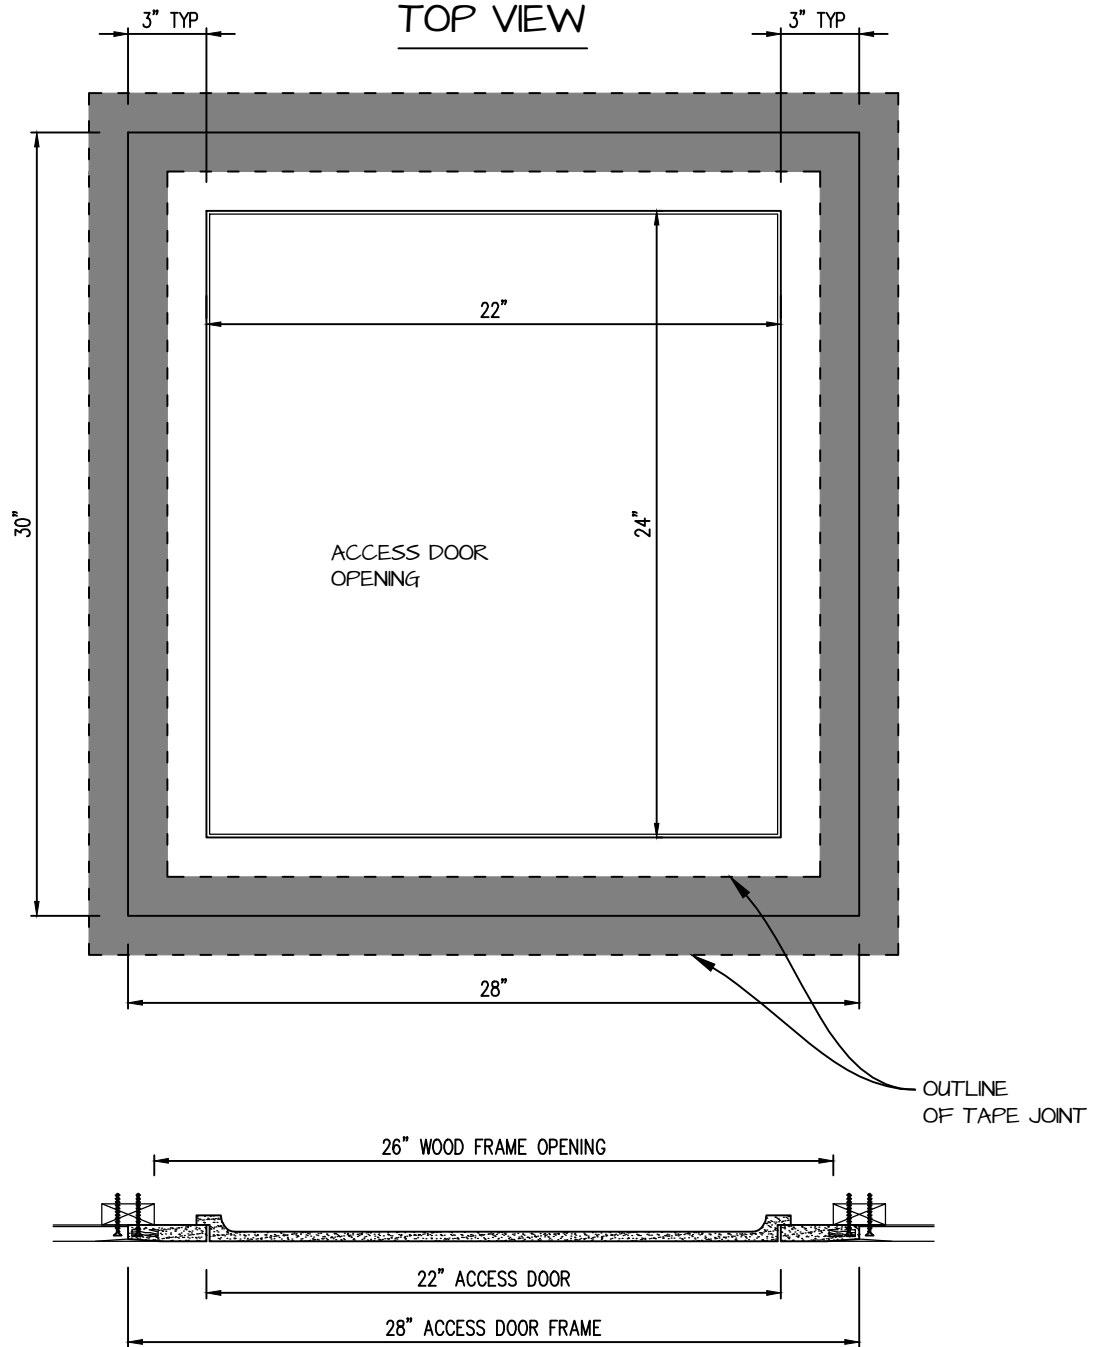

POP OUT SQUARE CORNER ACCESS PANEL 22"x24"
GFRG-SQ-582224

TOP VIEW

CASTLE ACCESS PANELS & FORMS INC.

173 Adesso Drive, Unit 2, Concord ON L4K 3C3

Phone (905)738-8089 Fax (905)760-9234

inquiries@castleaccesspanels.com