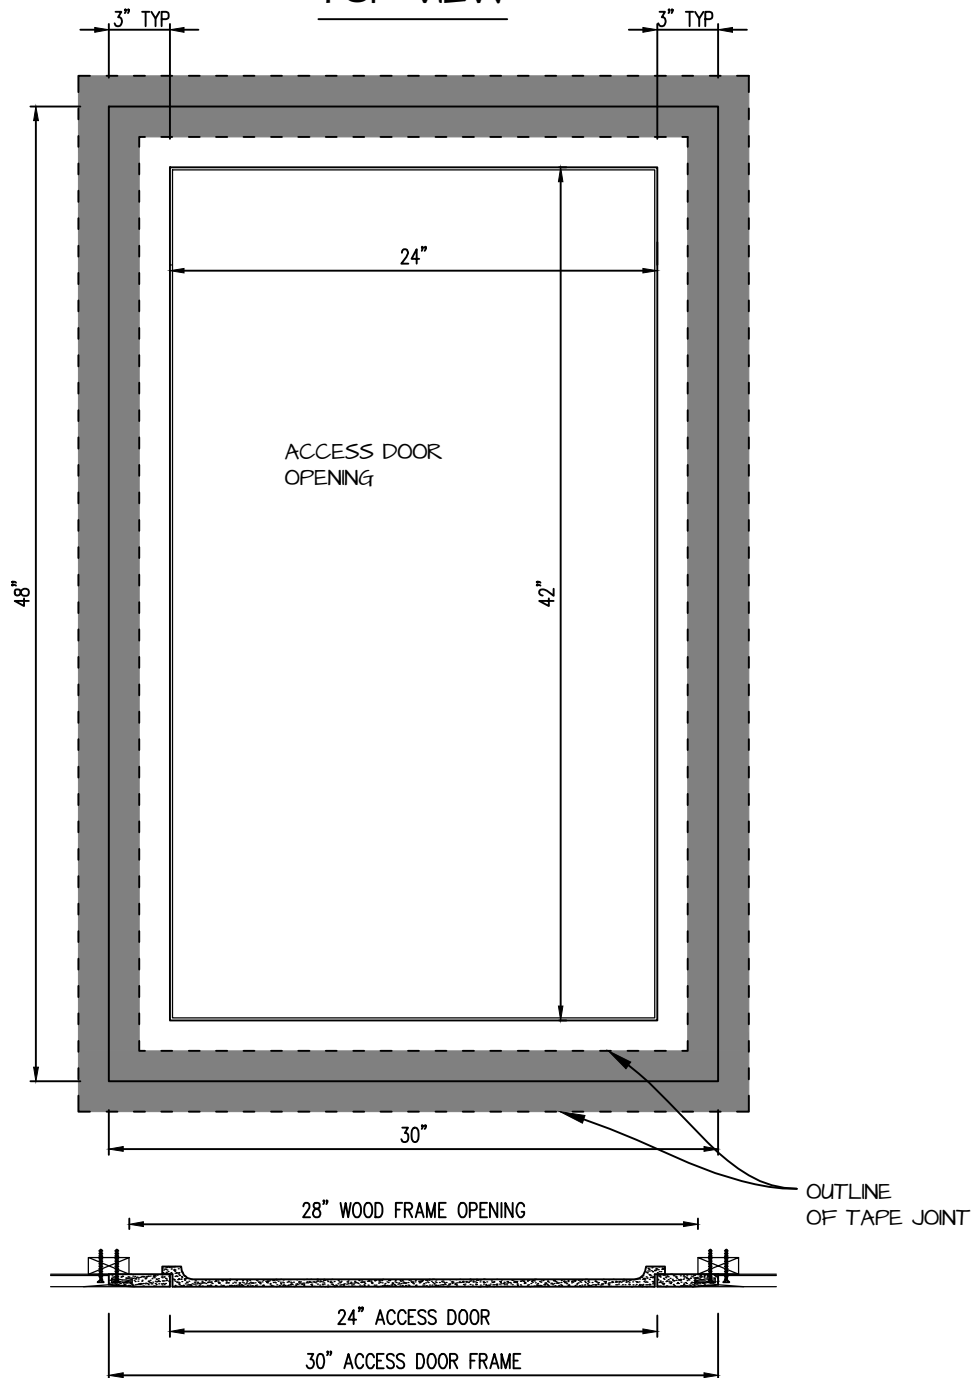

POP OUT SQUARE CORNER ACCESS PANEL 24"x42"
GFRG-SQ-582442

TOP VIEW

CASTLE ACCESS PANELS & FORMS INC.

173 Adesso Drive, Unit 2, Concord ON L4K 3C3
 Phone (905)738-8089 Fax (905)760-9234
 inquiries@castleaccesspanels.com
www.CastleAccessPanels.com