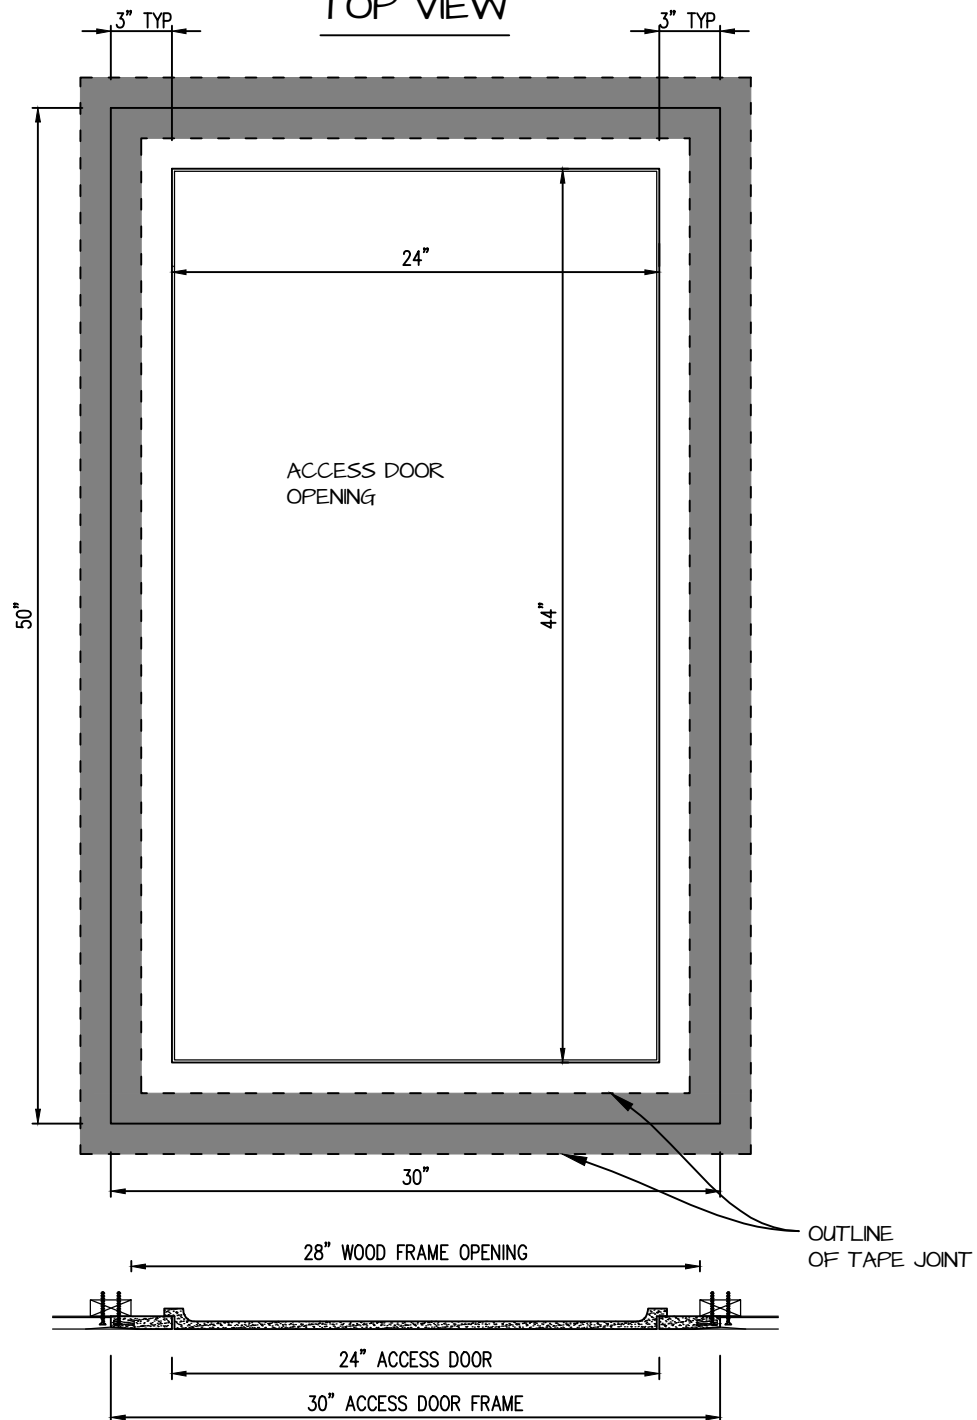

POP OUT SQUARE CORNER ACCESS PANEL 24"x44"
GFRG-SQ-582444

TOP VIEW

CASTLE ACCESS PANELS & FORMS INC.
 173 Adesso Drive, Unit 2, Concord ON L4K 3C3
 Phone (905)738-8089 Fax (905)760-9234
 inquiries@castleaccesspanels.com
www.CastleAccessPanels.com