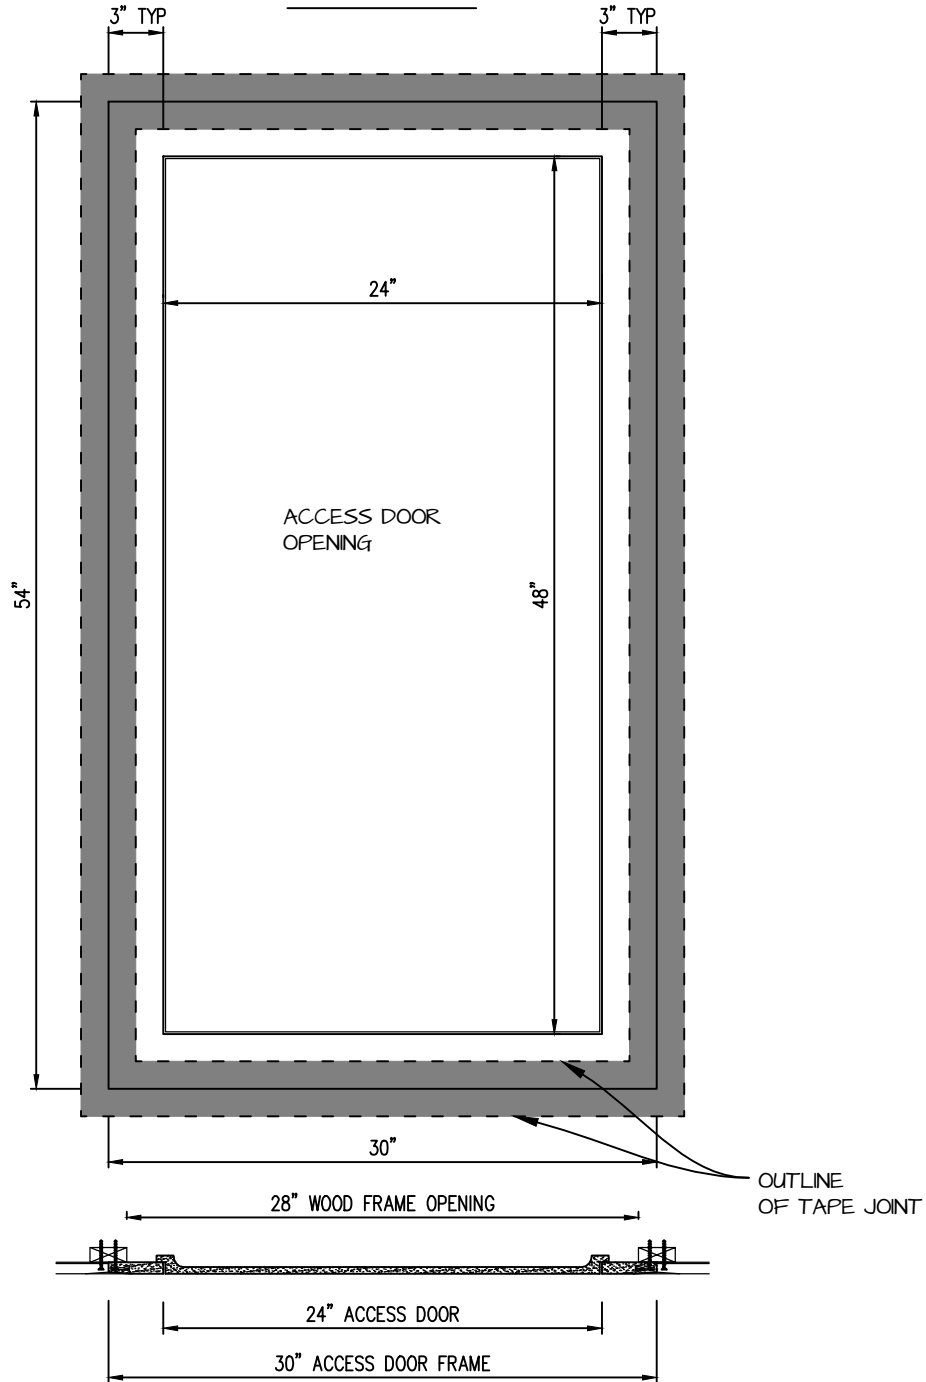

POP OUT SQUARE CORNER ACCESS PANEL 24"x48"

GFRG-SQ-582448

TOP VIEW

CASTLE ACCESS PANELS & FORMS INC.

173 Adesso Drive, Unit 2, Concord ON L4K 3C3

Phone (905)738-8089 Fax (905)760-9234

inquiries@castleaccesspanels.com