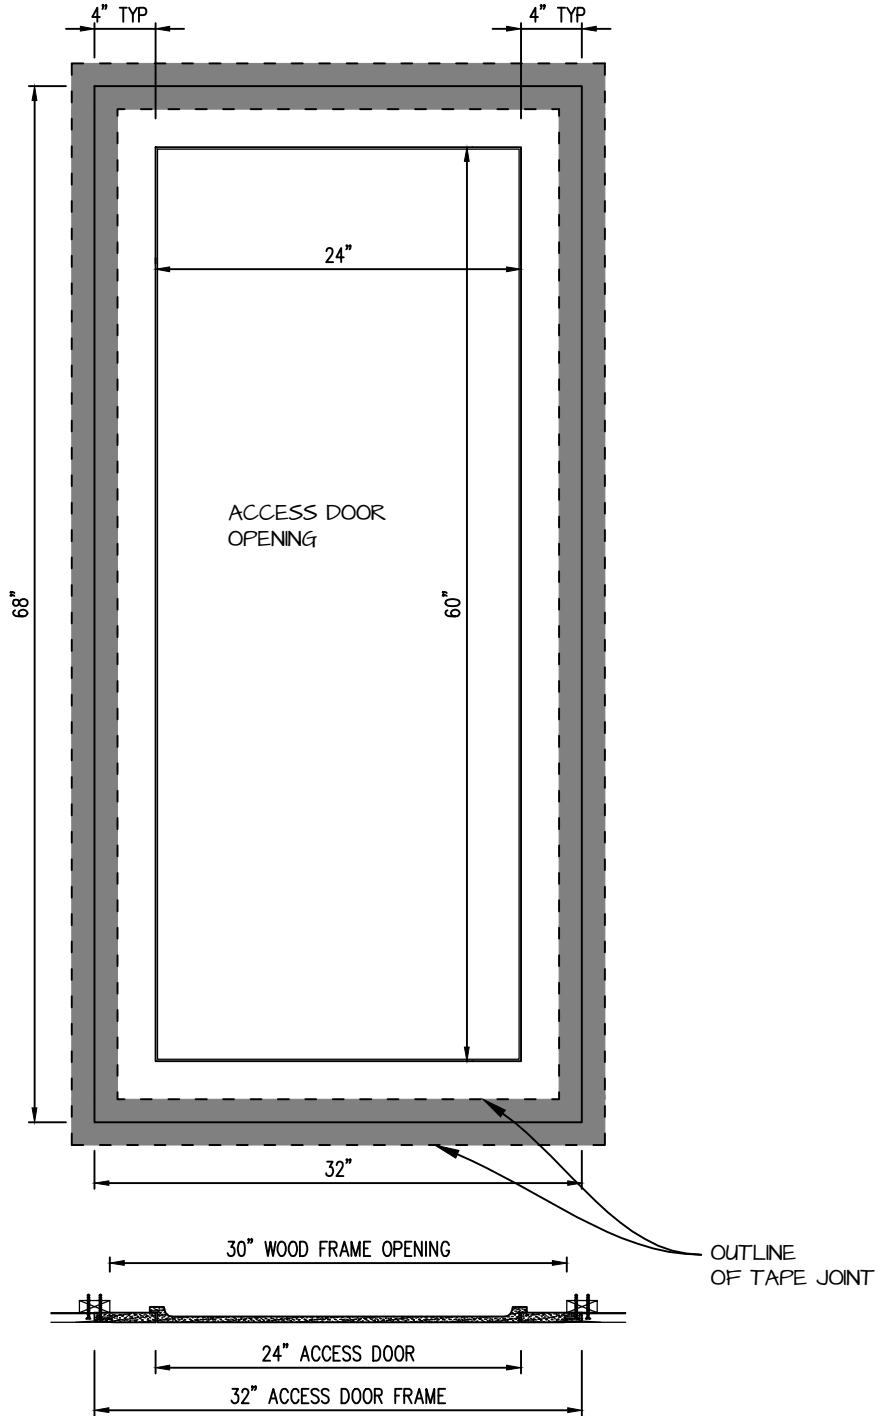

POP OUT SQUARE CORNER ACCESS PANEL 24"x60"
GFRG-SQ-582460

CASTLE ACCESS PANELS & FORMS INC.
 173 Adesso Drive, Unit 2, Concord ON L4K 3C3
 Phone (905)738-8089 Fax (905)760-9234
 inquiries@castleaccesspanels.com
www.CastleAccessPanels.com