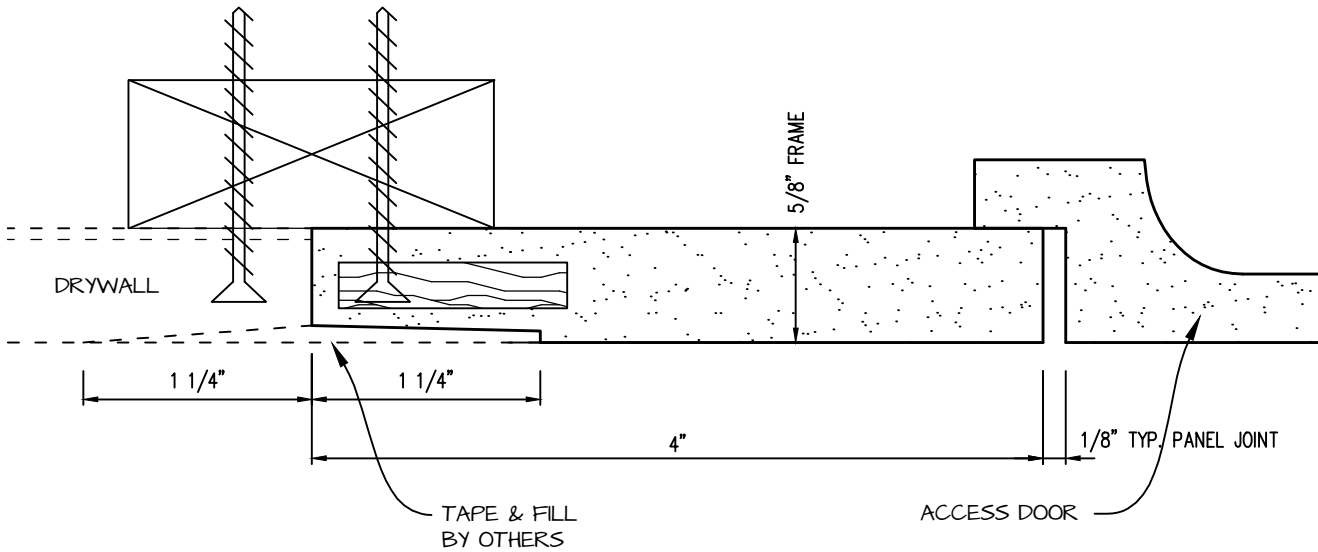

POP-OUT GFRG ACCESS PANEL SECTION

CASTLE ACCESS PANELS & FORMS INC. 173 Adesso Drive, Unit 2, Concord ON L4K 3C3 Phone (905)738-8089 Fax (905)760-9234 inquiries@castleaccesspanels.com www.CastleAccessPanels.com	DESIGNED: Q.P	
	DATE:	
	APPROVED: J.R	
CUSTOMER:	PROJECT:	QTY:
TITLE:	DWG NO:	SHEET OF