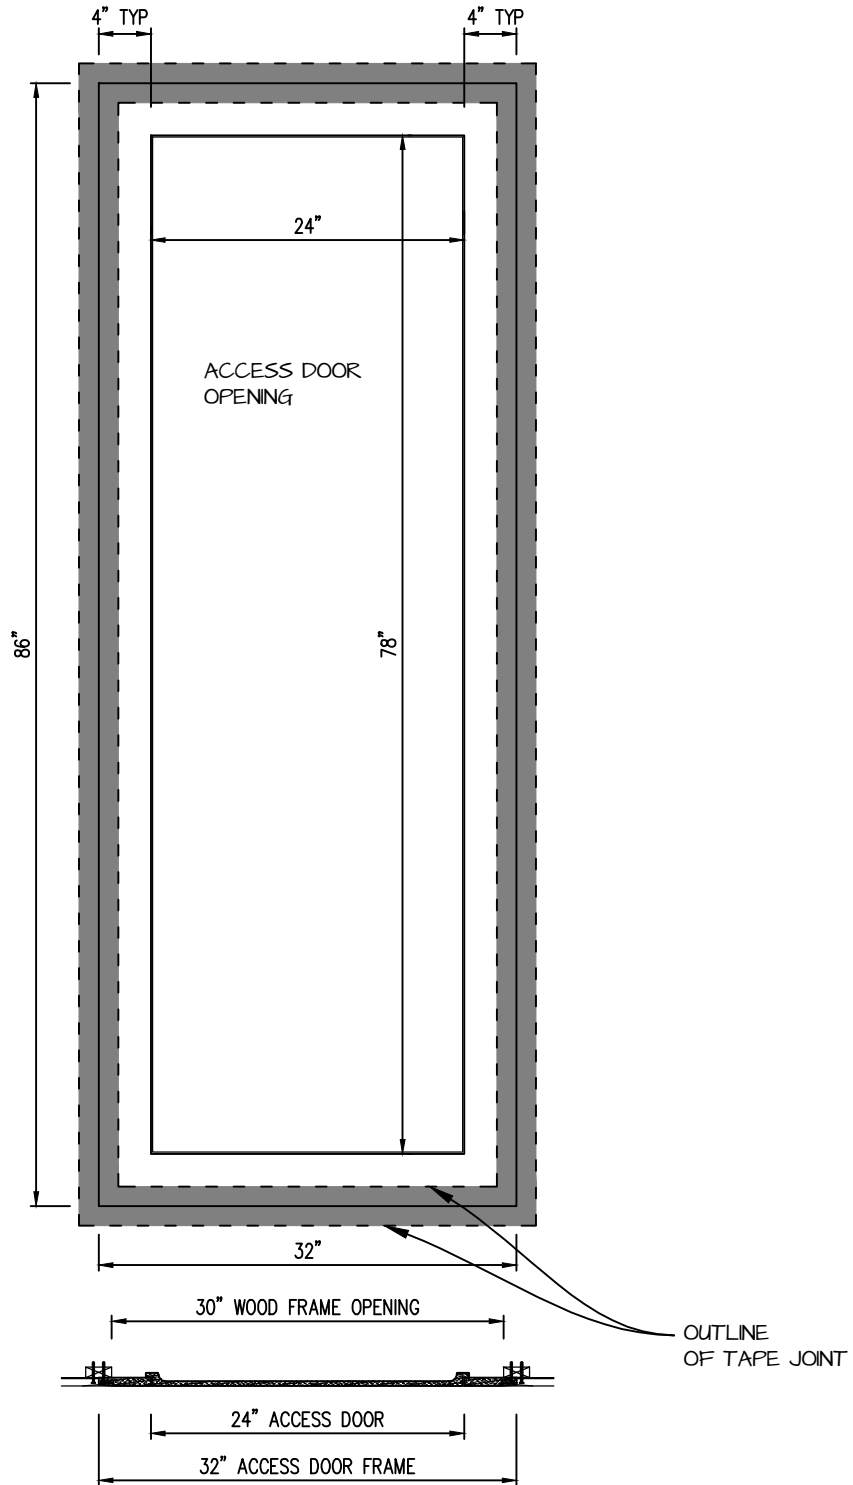

POP OUT SQUARE CORNER ACCESS PANEL 24"x78"
GFRG-SQ-582478

 <p>CASTLE ACCESS PANELS & FORMS INC. 173 Adesso Drive, Unit 2, Concord ON L4K 3C3 Phone (905)738-8089 Fax (905)760-9234 inquiries@castleaccesspanels.com www.CastleAccessPanels.com</p>	DESIGNED: Q.P	
	DATE:	
	APPROVED: J.R	
CUSTOMER:	PROJECT:	QTY:
TITLE:	DWG NO:	SHEET OF