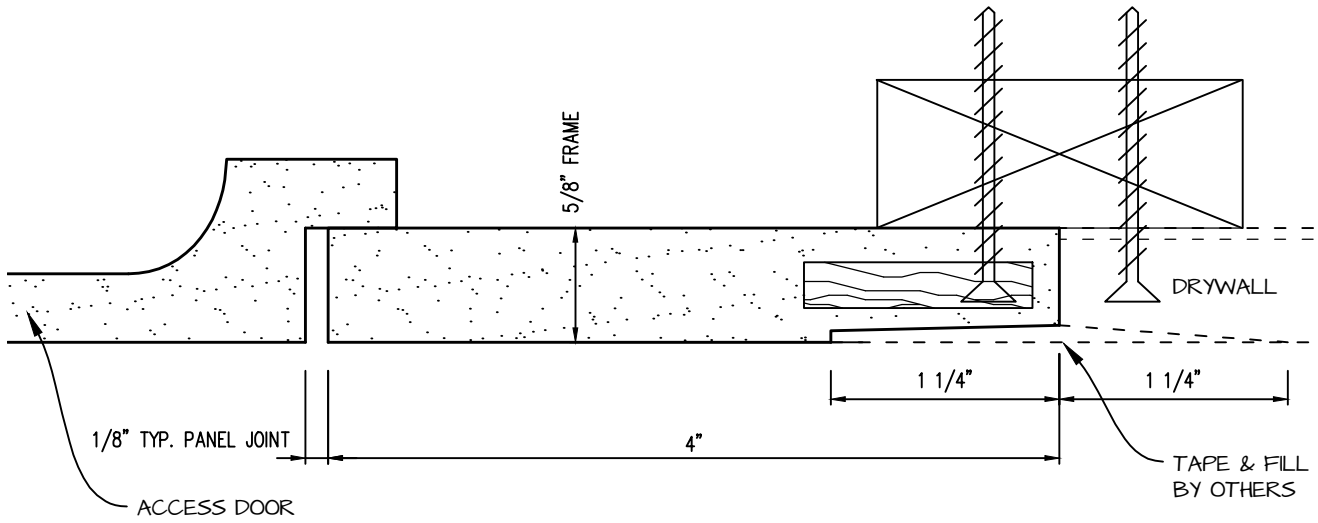

POP-OUT GFRG ACCESS PANEL SECTION

CASTLE ACCESS PANELS & FORMS INC. 173 Adesso Drive, Unit 2, Concord ON L4K 3C3 Phone (905)738-8089 Fax (905)760-9234 inquiries@castleaccesspanels.com www.CastleAccessPanels.com	DESIGNED: Q.P	
	DATE:	
	APPROVED: J.R	
CUSTOMER:	PROJECT:	QTY:
TITLE:	DWG NO:	SHEET OF