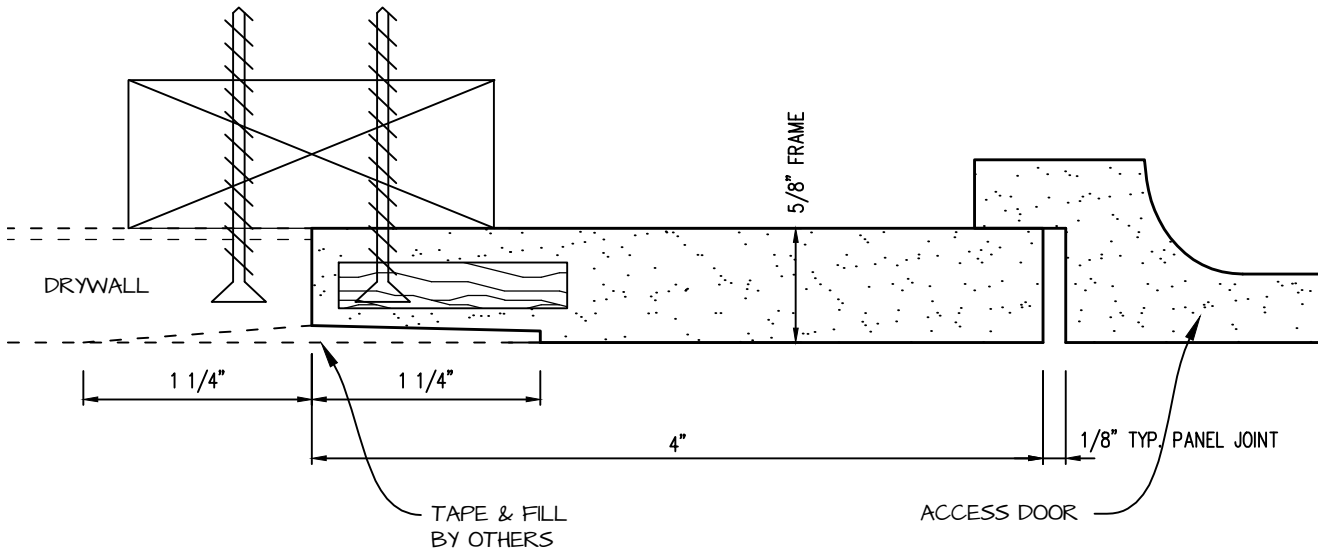

POP-OUT GFRG ACCESS PANEL SECTION

CASTLE ACCESS PANELS & FORMS INC. 173 Adesso Drive, Unit 2, Concord ON L4K 3C3 Phone (905)738-8089 Fax (905)760-9234 inquiries@castleaccesspanels.com www.CastleAccessPanels.com	DESIGNED: Q.P	
	DATE:	
	APPROVED: J.R	
CUSTOMER:	PROJECT:	QTY:
TITLE:	DWG NO:	SHEET OF