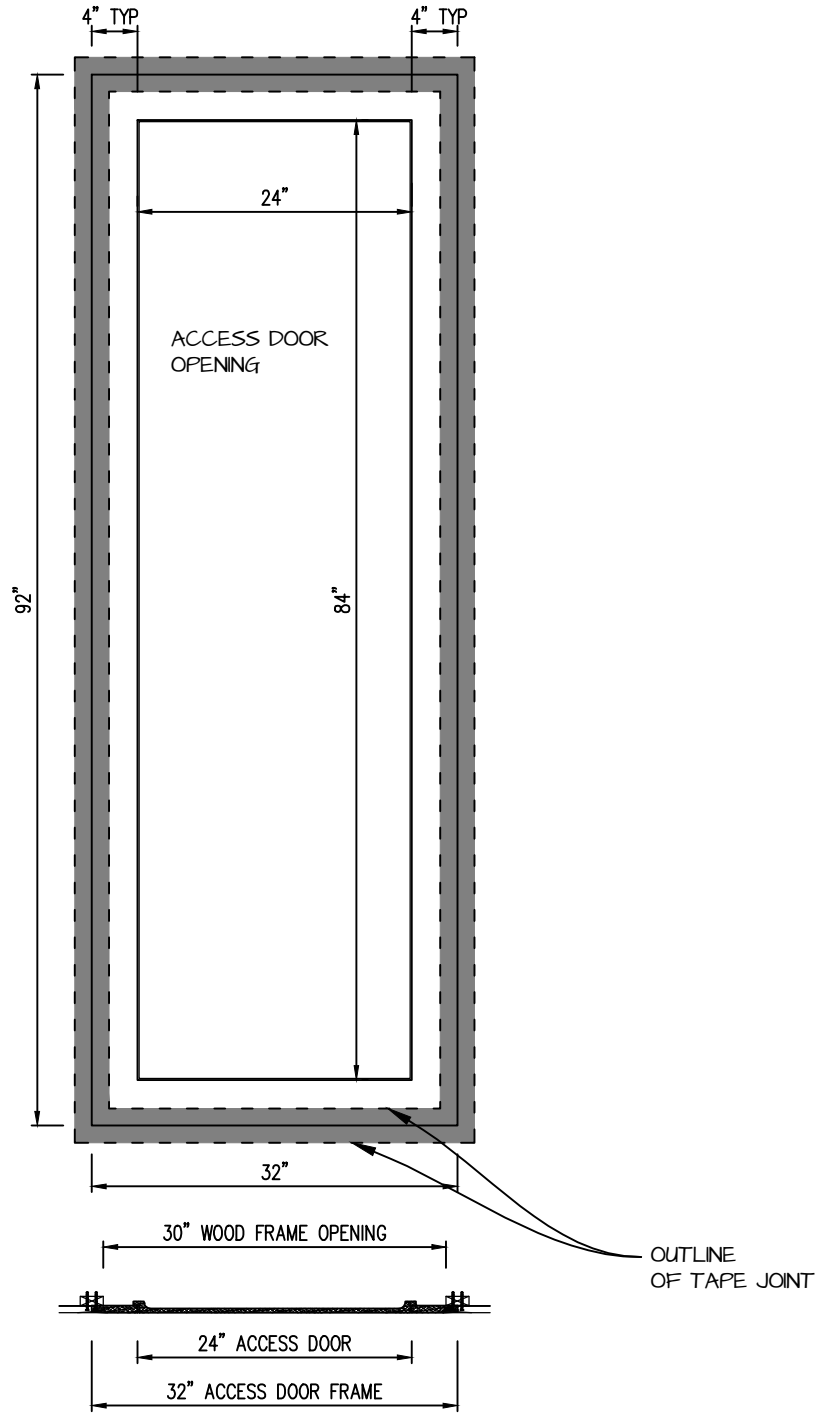

**POP OUT SQUARE CORNER ACCESS PANEL 24"x84"**  
**GFRG-SQ-582484**

 <p><b>CASTLE</b> Access Panels &amp; Forms Inc.</p>	<p><b>CASTLE ACCESS PANELS &amp; FORMS INC.</b>                  173 Adesso Drive, Unit 2, Concord ON L4K 3C3                  Phone (905)738-8089 Fax (905)760-9234                  inquiries@castleaccesspanels.com  <a href="http://www.CastleAccessPanels.com">www.CastleAccessPanels.com</a></p>	DESIGNED: Q.P
		DATE:
		APPROVED: J.R
CUSTOMER:	PROJECT:	QTY:
TITLE:	DWG NO:	SHEET OF