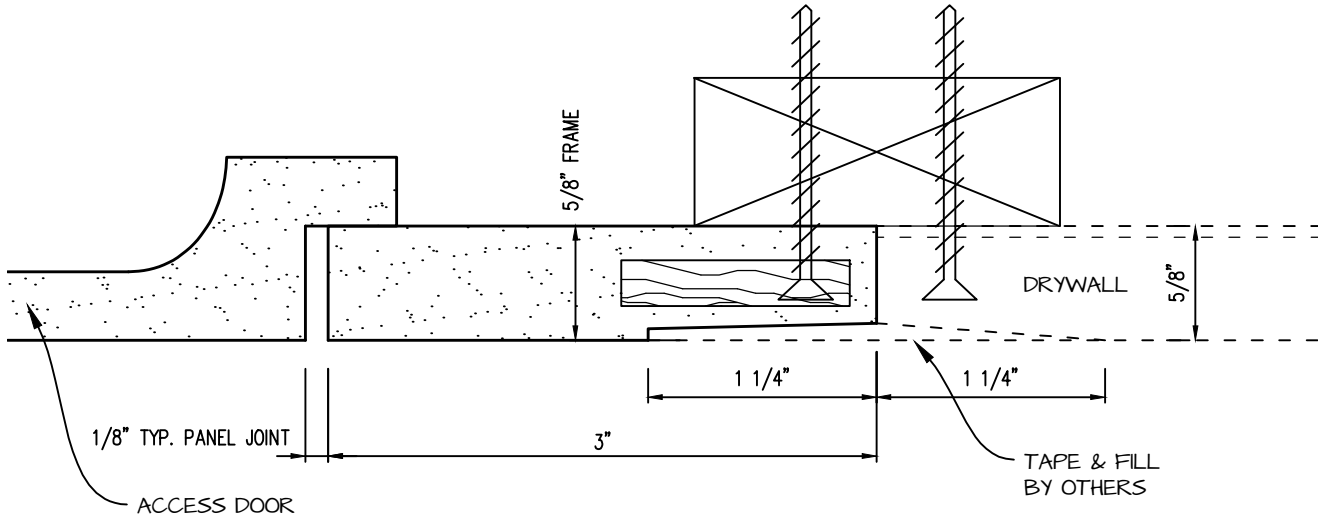

DWG NO:

SHEET OF

POP-OUT GFRG ACCESS PANEL SECTION

 <p>CASTLE ACCESS PANELS & FORMS INC. 173 Adesso Drive, Unit 2, Concord ON L4K 3C3 Phone (905)738-8089 Fax (905)760-9234 inquiries@castleaccesspanels.com www.CastleAccessPanels.com</p>	DESIGNED: Q.P	
	DATE:	
	APPROVED: J.R	
CUSTOMER:	PROJECT:	QTY:
TITLE:	DWG NO:	SHEET OF