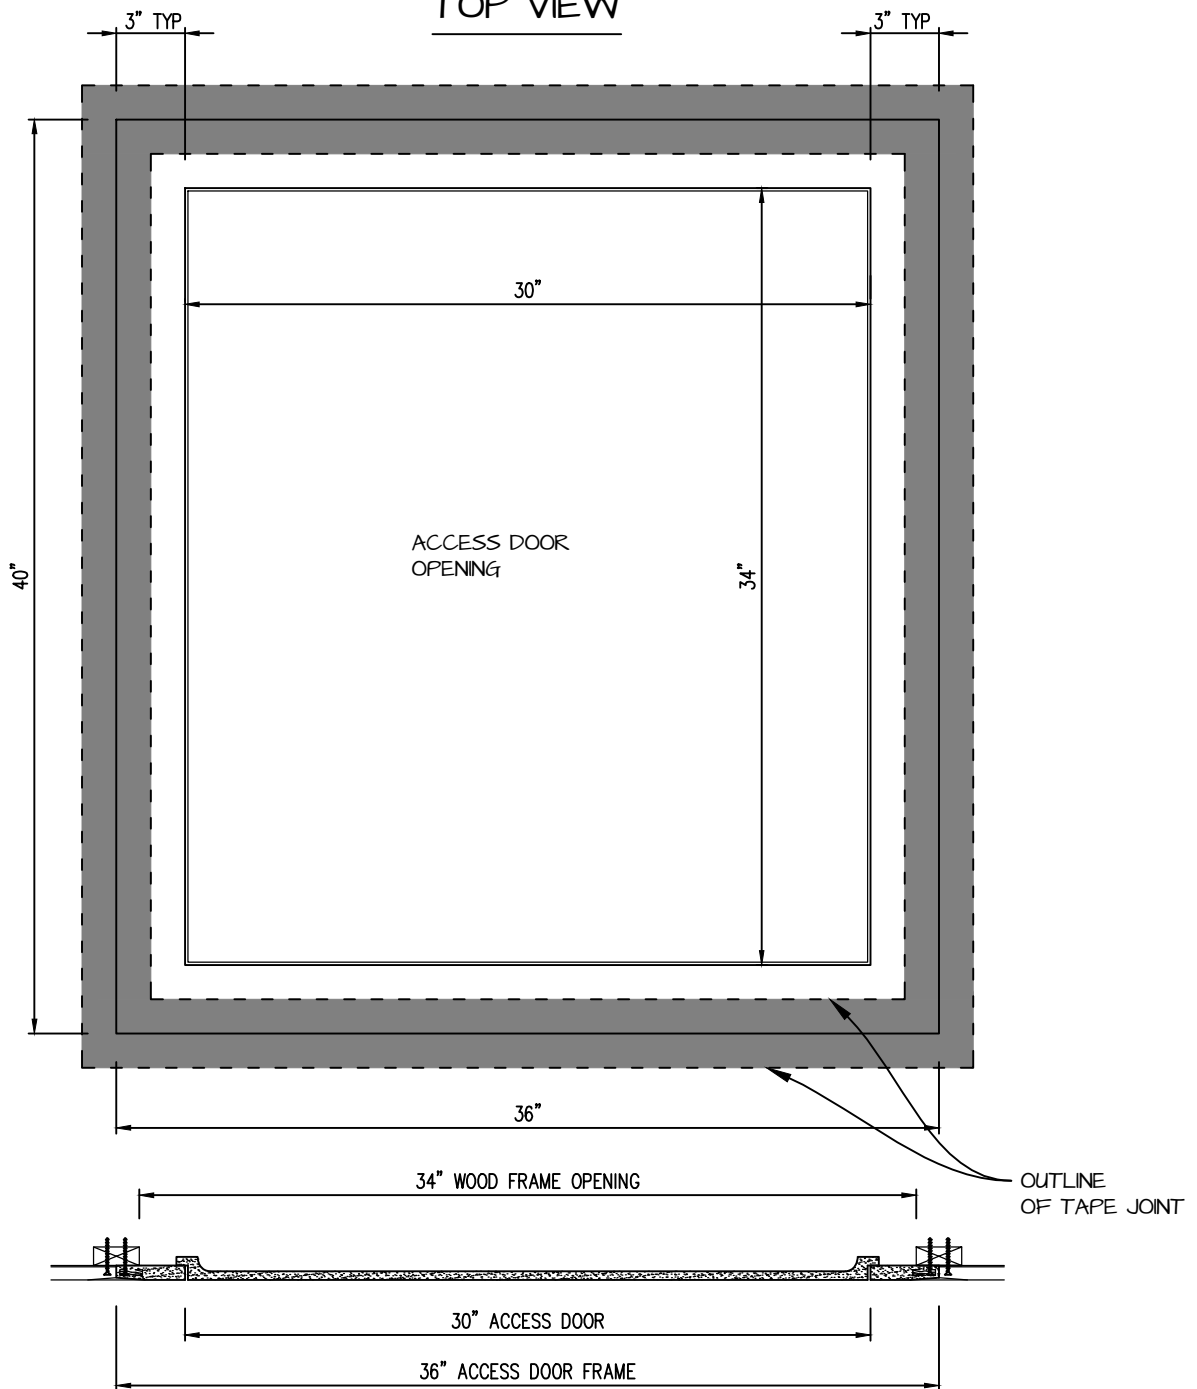

POP OUT SQUARE CORNER ACCESS PANEL 30"x34"
GFRG-SQ-583034

TOP VIEW

CASTLE ACCESS PANELS & FORMS INC.

173 Adesso Drive, Unit 2, Concord ON L4K 3C3

Phone (905)738-8089 Fax (905)760-9234

inquiries@castleaccesspanels.com