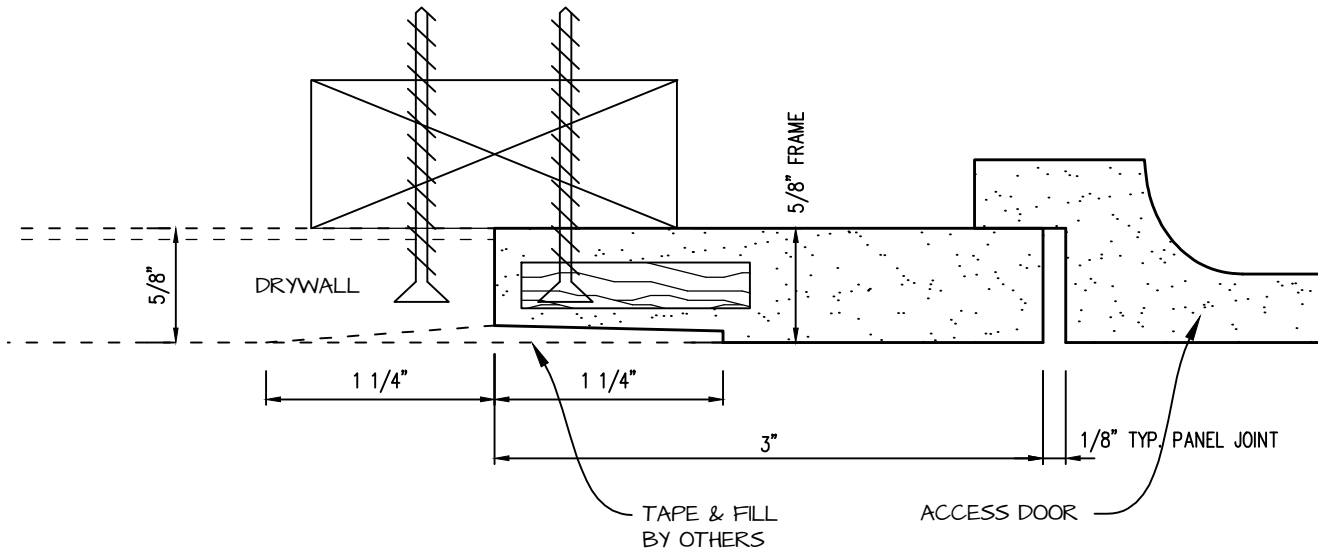

DWG NO:

SHEET OF

POP-OUT GFRG ACCESS PANEL SECTION

 <p>CASTLE ACCESS PANELS & FORMS INC. 173 Adesso Drive, Unit 2, Concord ON L4K 3C3 Phone (905)738-8089 Fax (905)760-9234 inquiries@castleaccesspanels.com www.CastleAccessPanels.com</p>	DESIGNED: Q.P	
	DATE:	
	APPROVED: J.R	
CUSTOMER:	PROJECT:	QTY:
TITLE:	DWG NO:	SHEET OF