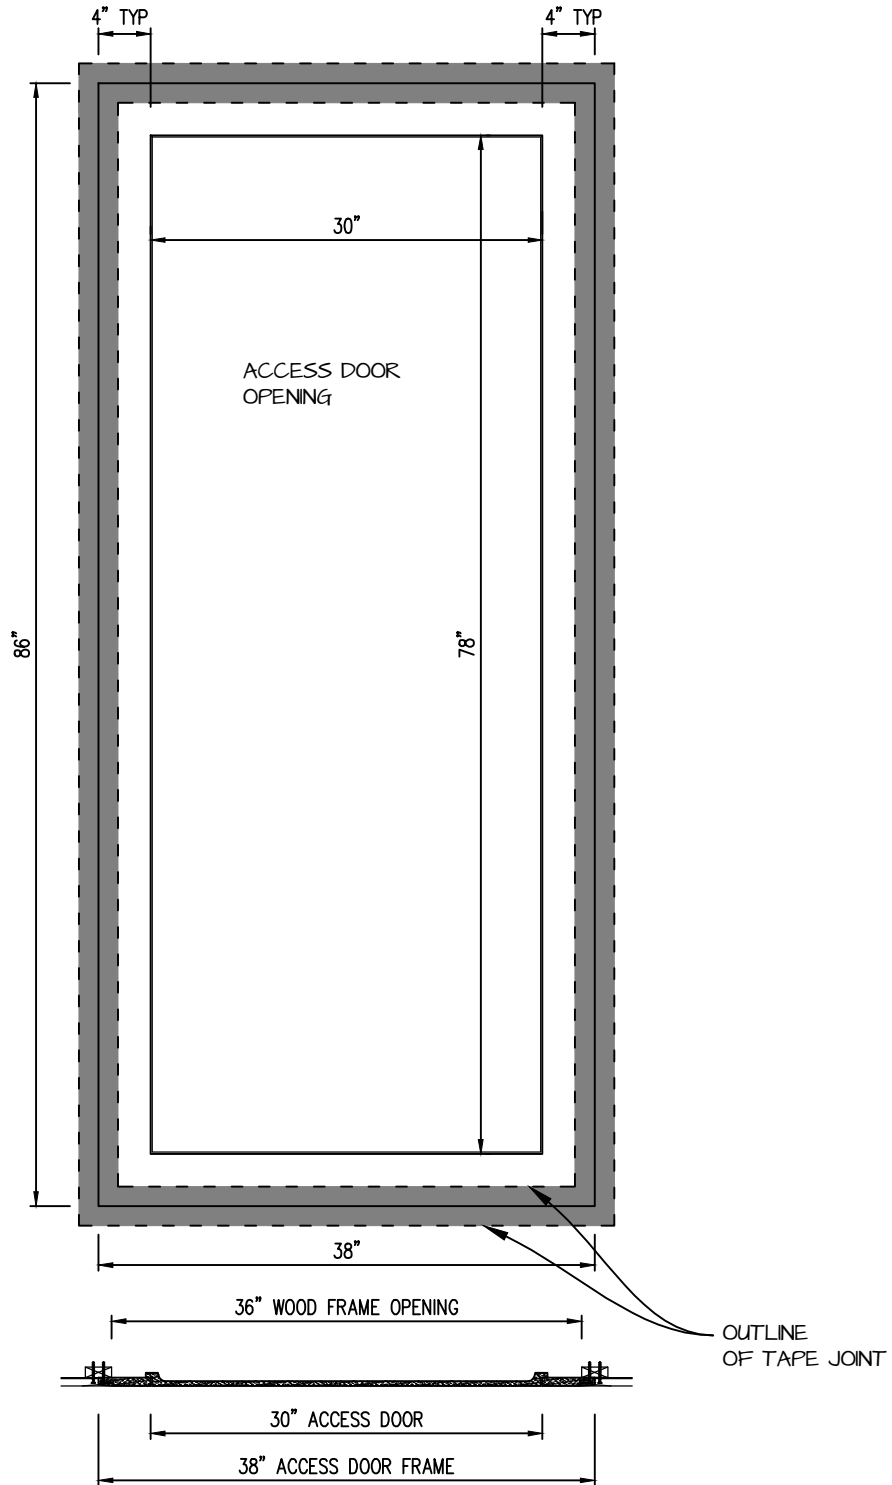

**POP OUT SQUARE CORNER ACCESS PANEL 30"x78"**  
**GFRG-SQ-583078**

 <p><b>CASTLE ACCESS PANELS &amp; FORMS INC.</b>          173 Adesso Drive, Unit 2, Concord ON L4K 3C3          Phone (905)738-8089 Fax (905)760-9234          inquiries@castleaccesspanels.com  <a href="http://www.CastleAccessPanels.com">www.CastleAccessPanels.com</a></p>	DESIGNED: Q.P	
	DATE:	
	APPROVED: J.R	
CUSTOMER:	PROJECT:	QTY:
TITLE:	DWG NO:	SHEET OF