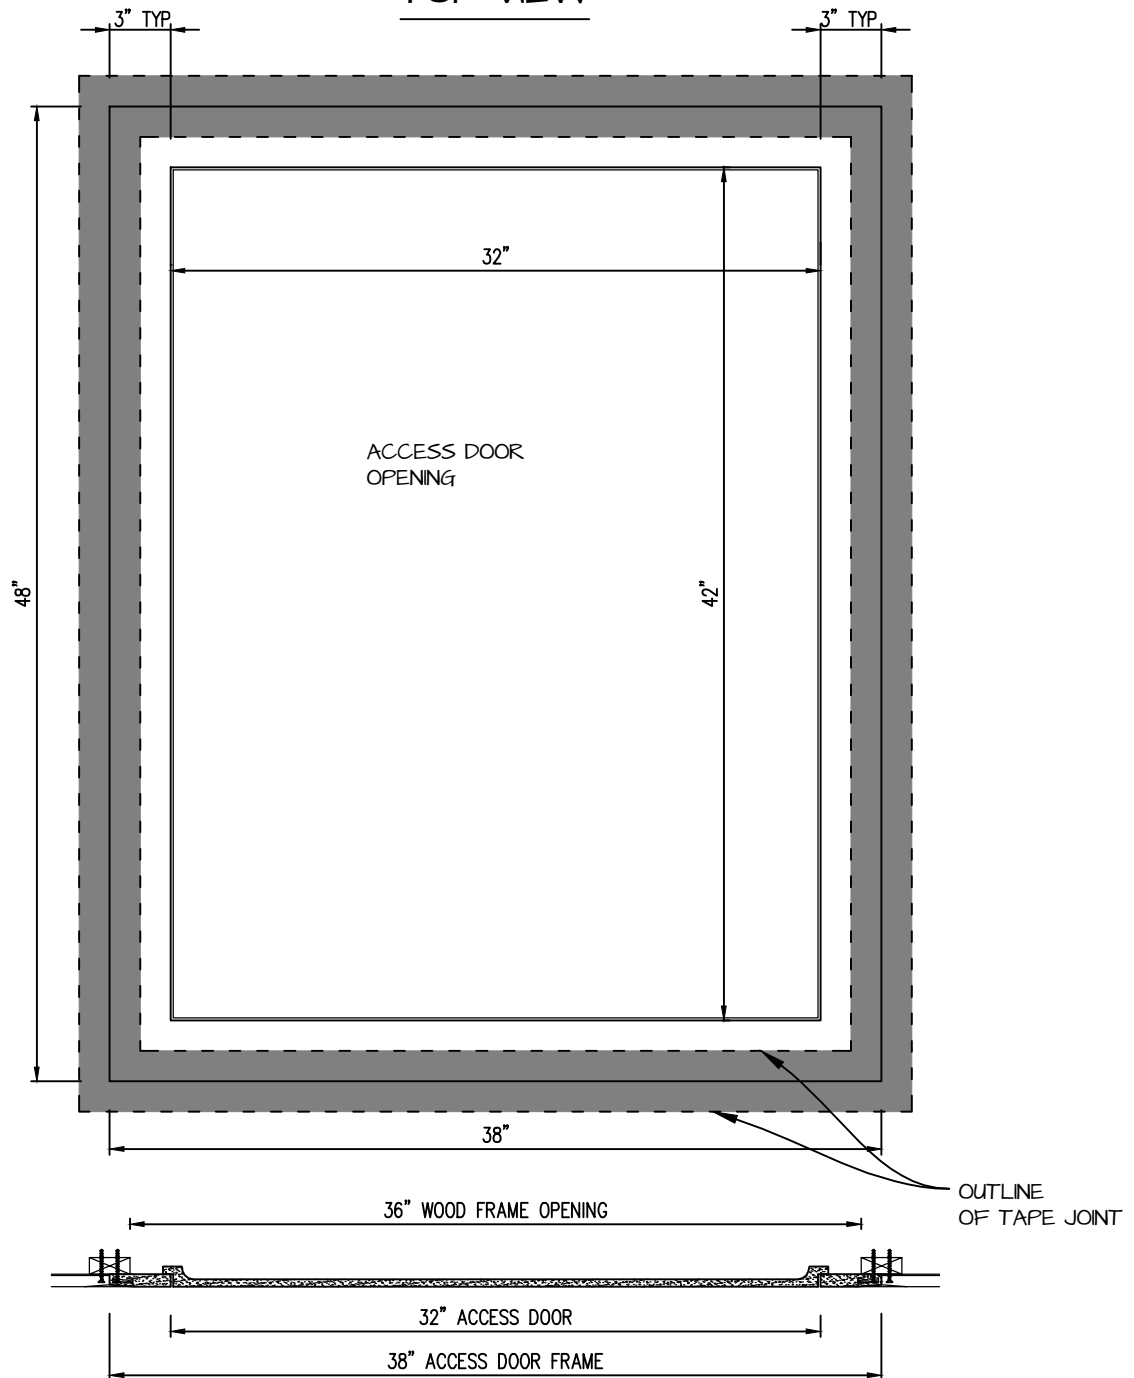

POP OUT SQUARE CORNER ACCESS PANEL 32"x42"
GFRG-SQ-583242

TOP VIEW

CASTLE ACCESS PANELS & FORMS INC.

173 Adesso Drive, Unit 2, Concord ON L4K 3C3

Phone (905)738-8089 Fax (905)760-9234

inquiries@castleaccesspanels.com