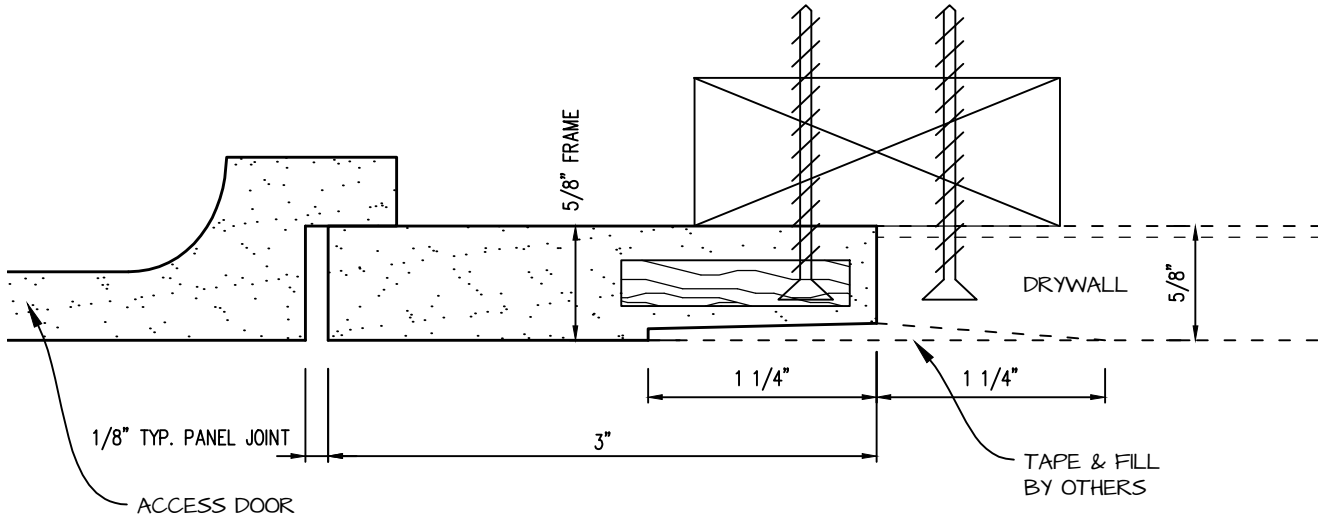

DWG NO:

SHEET OF

POP-OUT GFRG ACCESS PANEL SECTION

 <p>CASTLE ACCESS PANELS & FORMS INC. 173 Adesso Drive, Unit 2, Concord ON L4K 3C3 Phone (905)738-8089 Fax (905)760-9234 inquiries@castleaccesspanels.com www.CastleAccessPanels.com</p>	DESIGNED: Q.P	
	DATE:	
	APPROVED: J.R	
CUSTOMER:	PROJECT:	QTY:
TITLE:	DWG NO:	SHEET OF