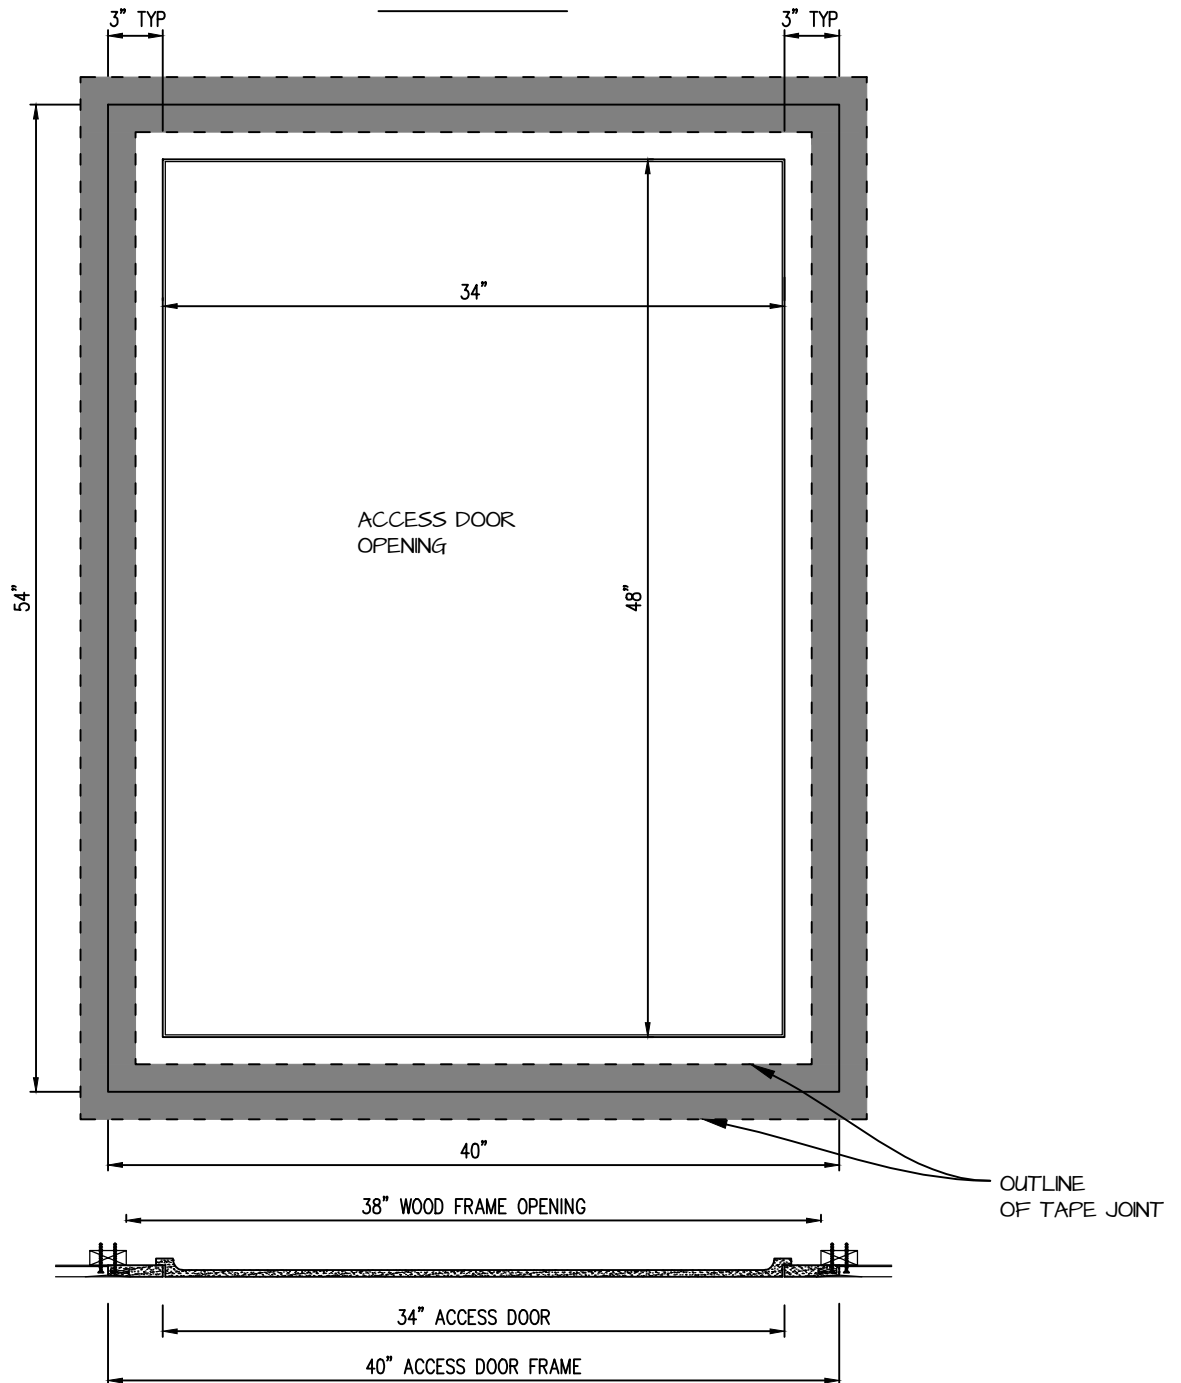

**POP OUT SQUARE CORNER ACCESS PANEL 34"x48"**  
**GFRG-SQ-583448**

TOP VIEW

 <p><b>CASTLE ACCESS PANELS &amp; FORMS INC.</b>          173 Adesso Drive, Unit 2, Concord ON L4K 3C3          Phone (905)738-8089 Fax (905)760-9234          inquiries@castleaccesspanels.com  <a href="http://www.CastleAccessPanels.com">www.CastleAccessPanels.com</a></p>	DESIGNED: Q.P	
	DATE:	
	APPROVED: J.R	
CUSTOMER:	PROJECT:	QTY:
TITLE:	DWG NO:	SHEET OF