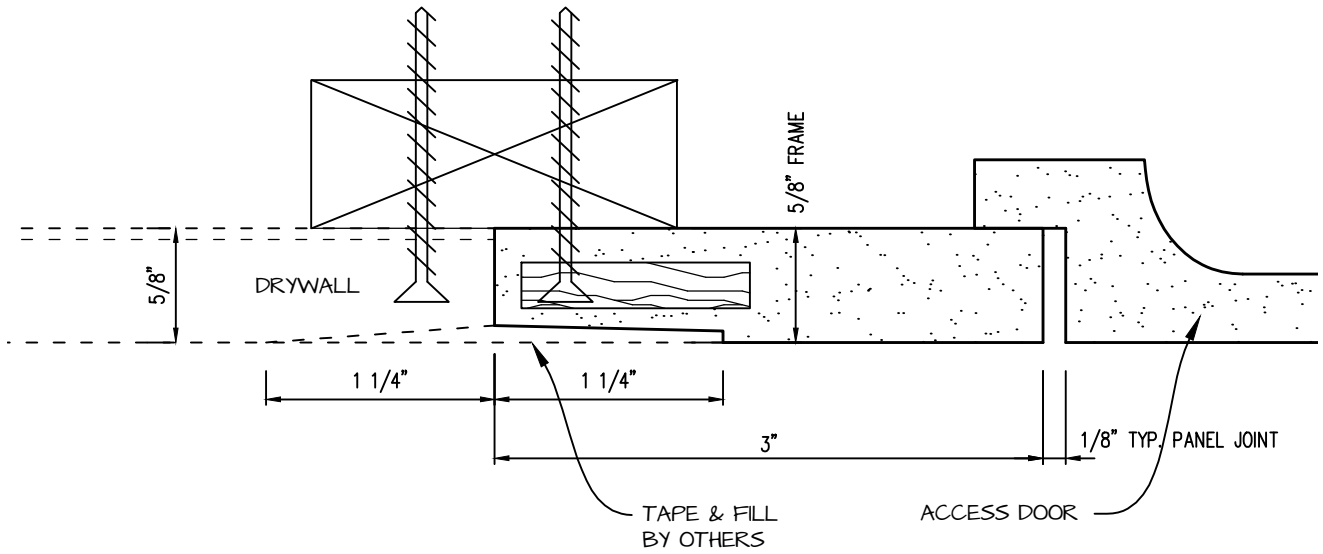

POP-OUT GFRG ACCESS PANEL SECTION

CASTLE ACCESS PANELS & FORMS INC. 173 Adesso Drive, Unit 2, Concord ON L4K 3C3 Phone (905)738-8089 Fax (905)760-9234 inquiries@castleaccesspanels.com www.CastleAccessPanels.com	DESIGNED: Q.P	
	DATE:	
	APPROVED: J.R	
CUSTOMER:	PROJECT:	QTY:
TITLE:	DWG NO:	SHEET OF