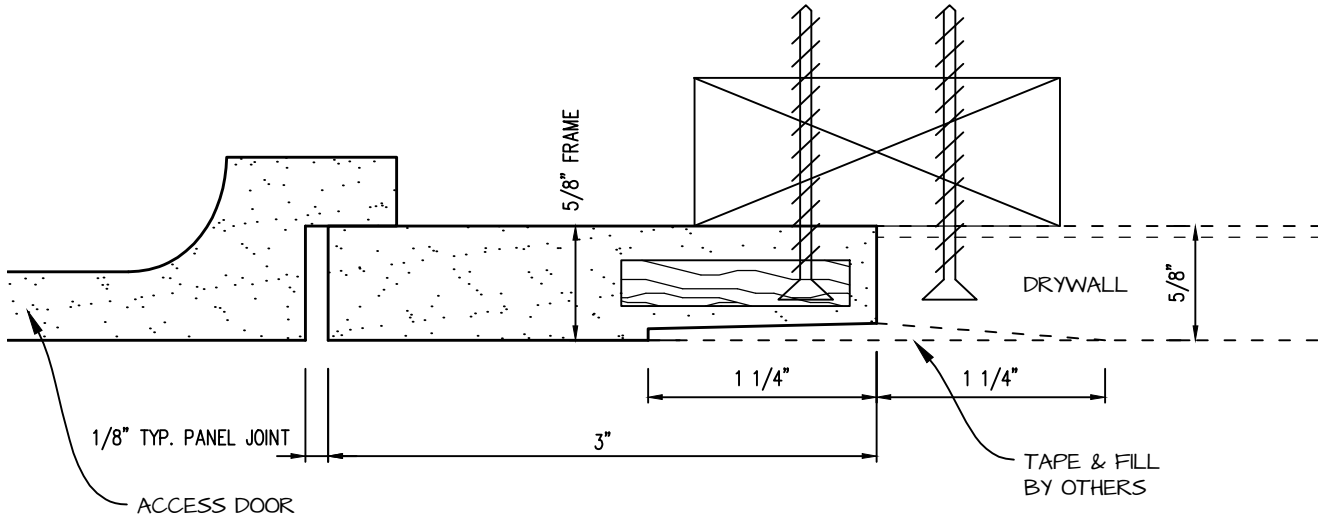

POP-OUT GFRG ACCESS PANEL SECTION

CASTLE ACCESS PANELS & FORMS INC. 173 Adesso Drive, Unit 2, Concord ON L4K 3C3 Phone (905)738-8089 Fax (905)760-9234 inquiries@castleaccesspanels.com www.CastleAccessPanels.com	DESIGNED: Q.P	
	DATE:	
	APPROVED: J.R	
CUSTOMER:	PROJECT:	QTY:
TITLE:	DWG NO:	SHEET OF