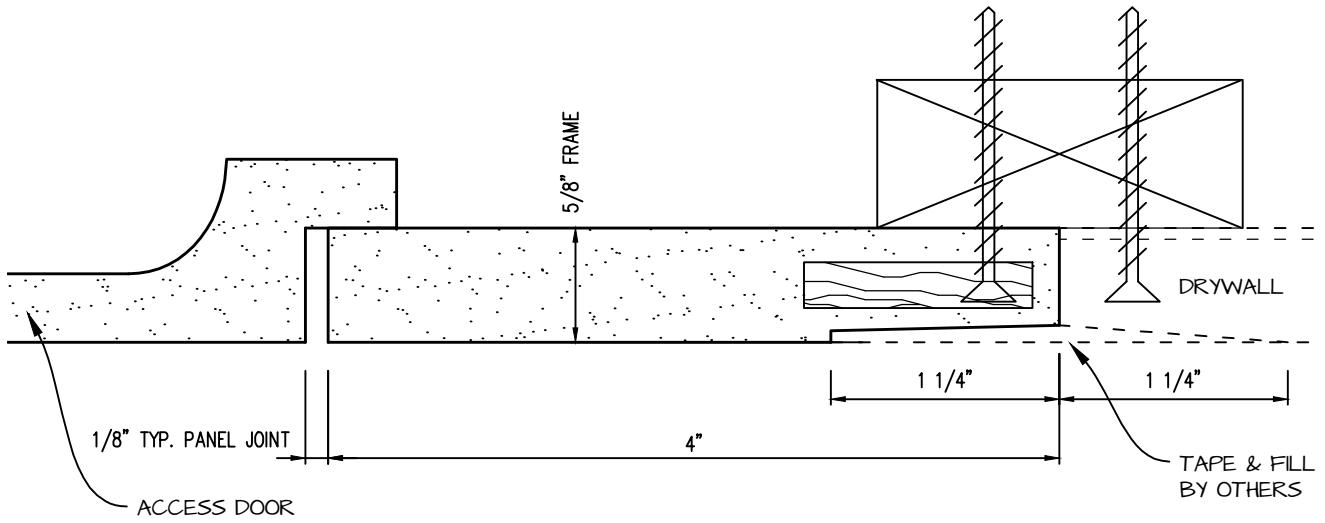

DWG NO:

SHEET OF

POP-OUT GFRG ACCESS PANEL SECTION

 <p>CASTLE ACCESS PANELS & FORMS INC. 173 Adesso Drive, Unit 2, Concord ON L4K 3C3 Phone (905)738-8089 Fax (905)760-9234 inquiries@castleaccesspanels.com www.CastleAccessPanels.com</p>	DESIGNED: Q.P	
	DATE:	
	APPROVED: J.R	
CUSTOMER:	PROJECT:	QTY:
TITLE:	DWG NO:	SHEET OF