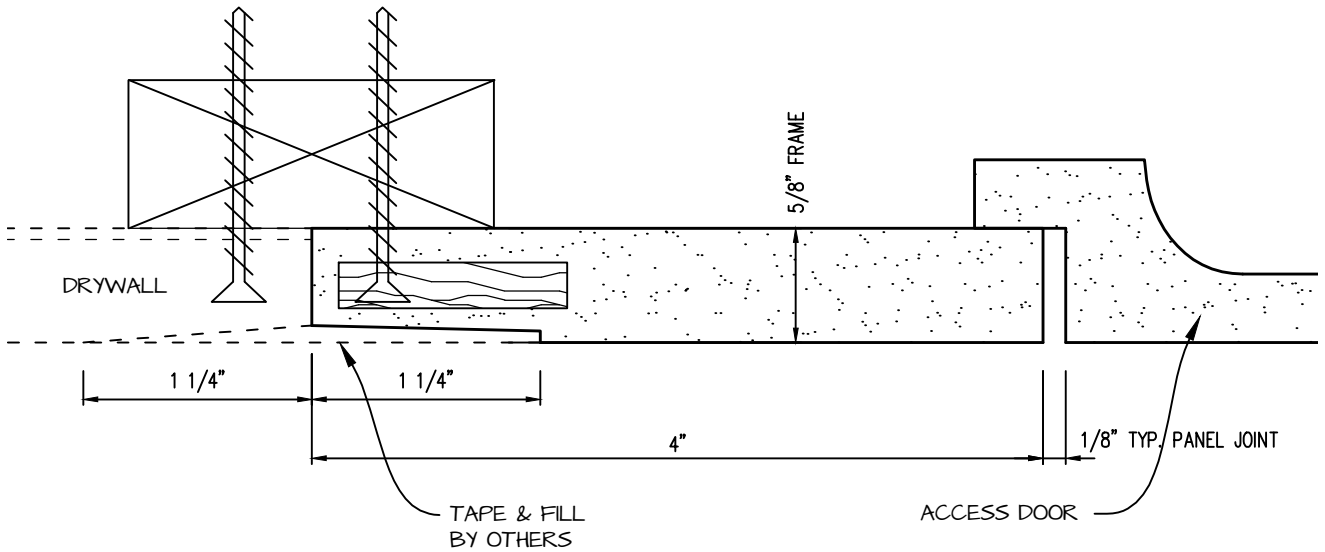

DWG NO:

SHEET OF

POP-OUT GFRG ACCESS PANEL SECTION

 <p>CASTLE ACCESS PANELS & FORMS INC. 173 Adesso Drive, Unit 2, Concord ON L4K 3C3 Phone (905)738-8089 Fax (905)760-9234 inquiries@castleaccesspanels.com www.CastleAccessPanels.com</p>	DESIGNED: Q.P	
	DATE:	
	APPROVED: J.R	
CUSTOMER:	PROJECT:	QTY:
TITLE:	DWG NO:	SHEET OF