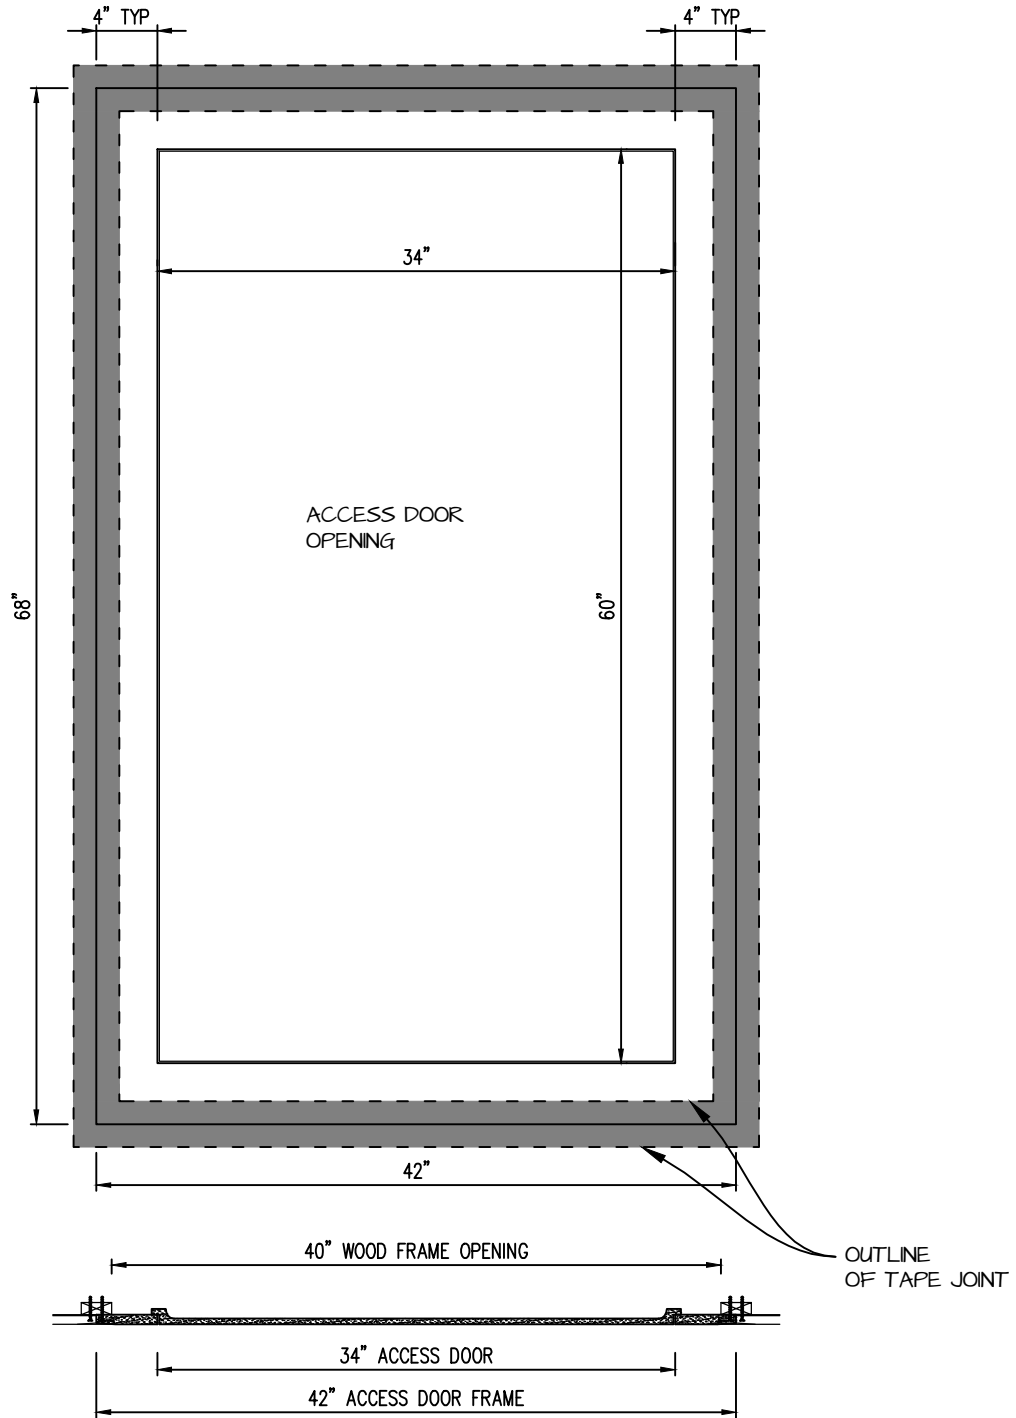

POP OUT SQUARE CORNER ACCESS PANEL 34"x60"
GFRG-SQ-583460

CASTLE ACCESS PANELS & FORMS INC.

173 Adesso Drive, Unit 2, Concord ON L4K 3C3

Phone (905)738-8089 Fax (905)760-9234

inquiries@castleaccesspanels.com