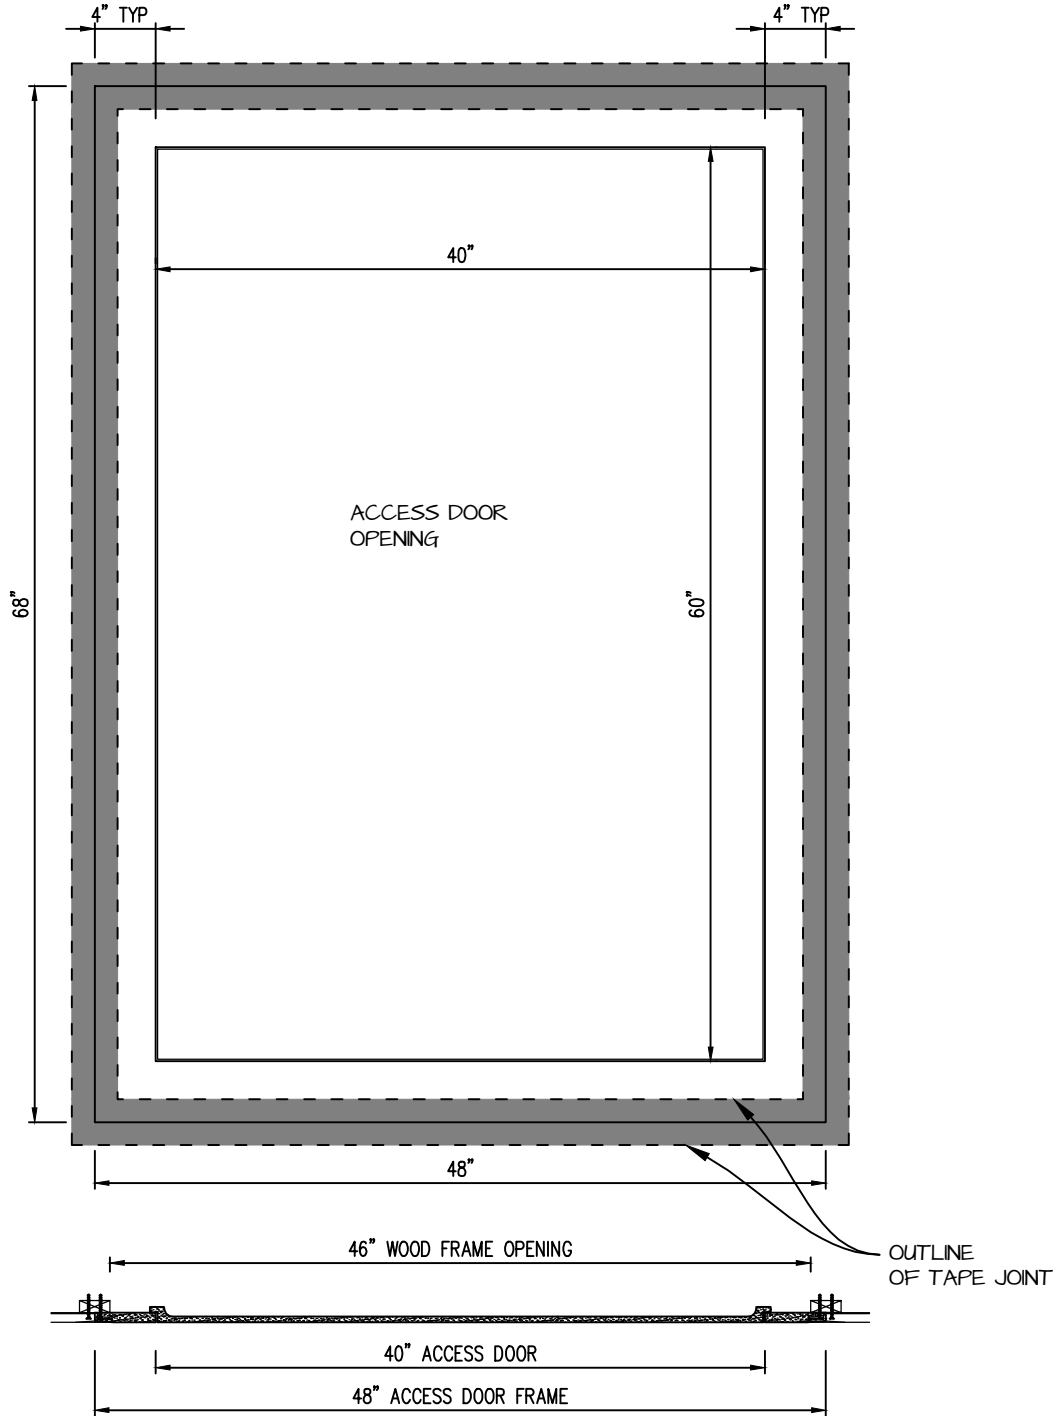

POP OUT SQUARE CORNER ACCESS PANEL 40"x60"
GFRG-SQ-584060

CASTLE ACCESS PANELS & FORMS INC.
 173 Adesso Drive, Unit 2, Concord ON L4K 3C3
 Phone (905)738-8089 Fax (905)760-9234
 inquiries@castleaccesspanels.com
www.CastleAccessPanels.com