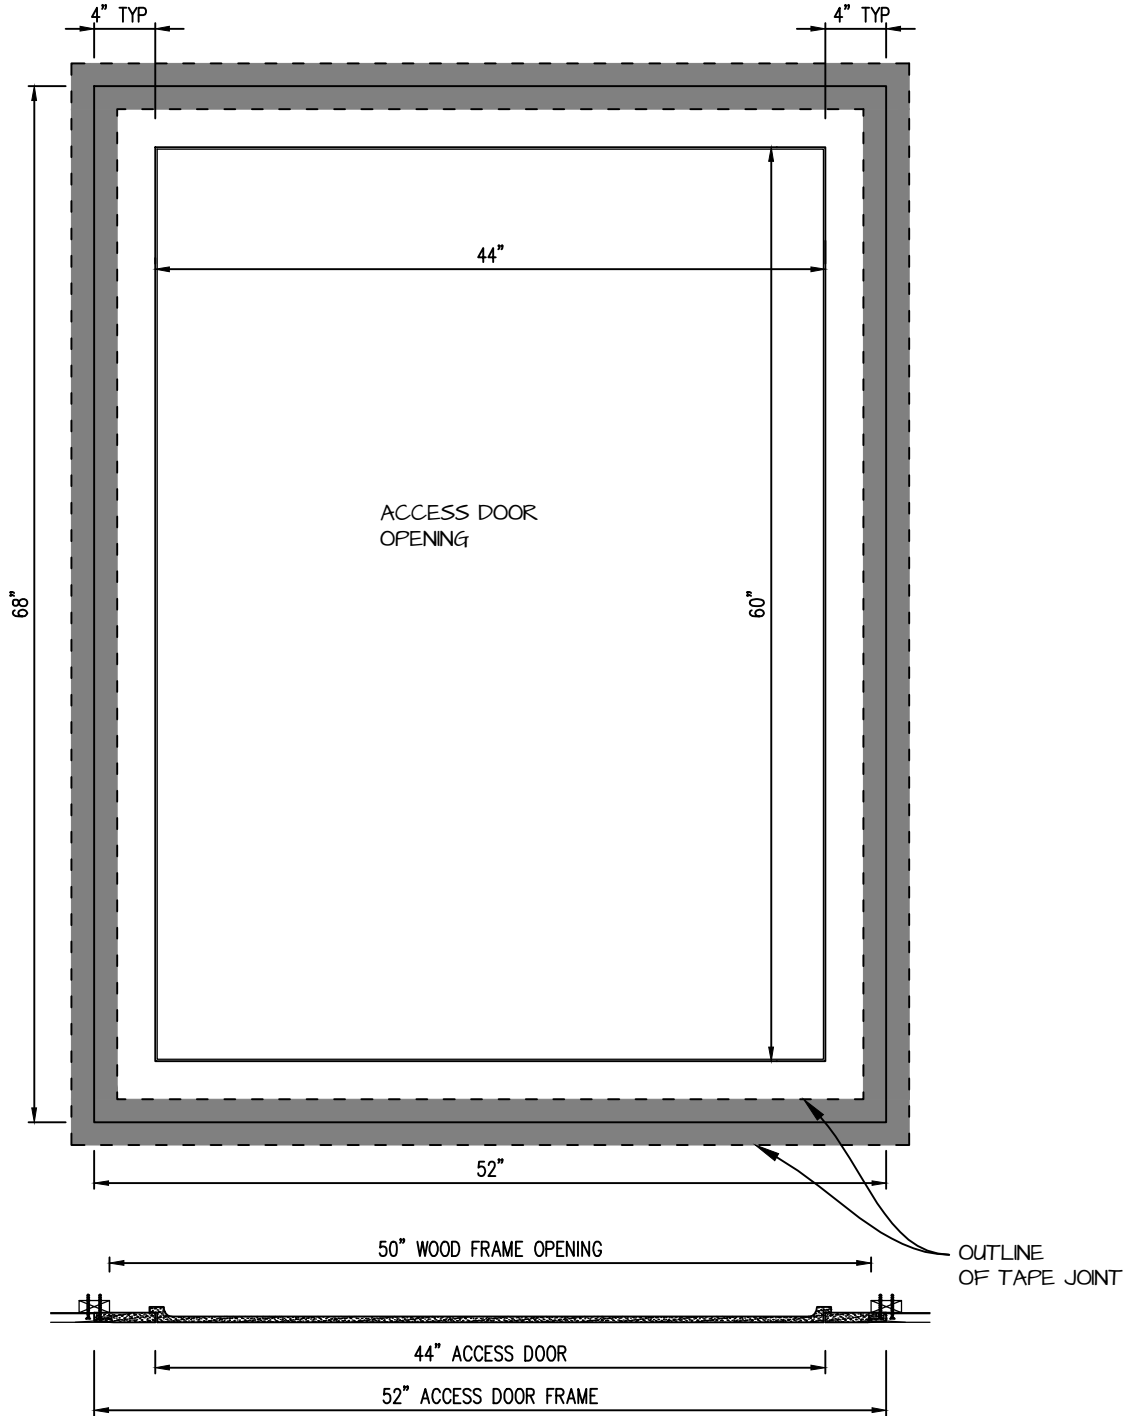

POP OUT SQUARE CORNER ACCESS PANEL 44"x60"
GFRG-SQ-584460

CASTLE ACCESS PANELS & FORMS INC.

173 Adesso Drive, Unit 2, Concord ON L4K 3C3

Phone (905)738-8089 Fax (905)760-9234

inquiries@castleaccesspanels.com