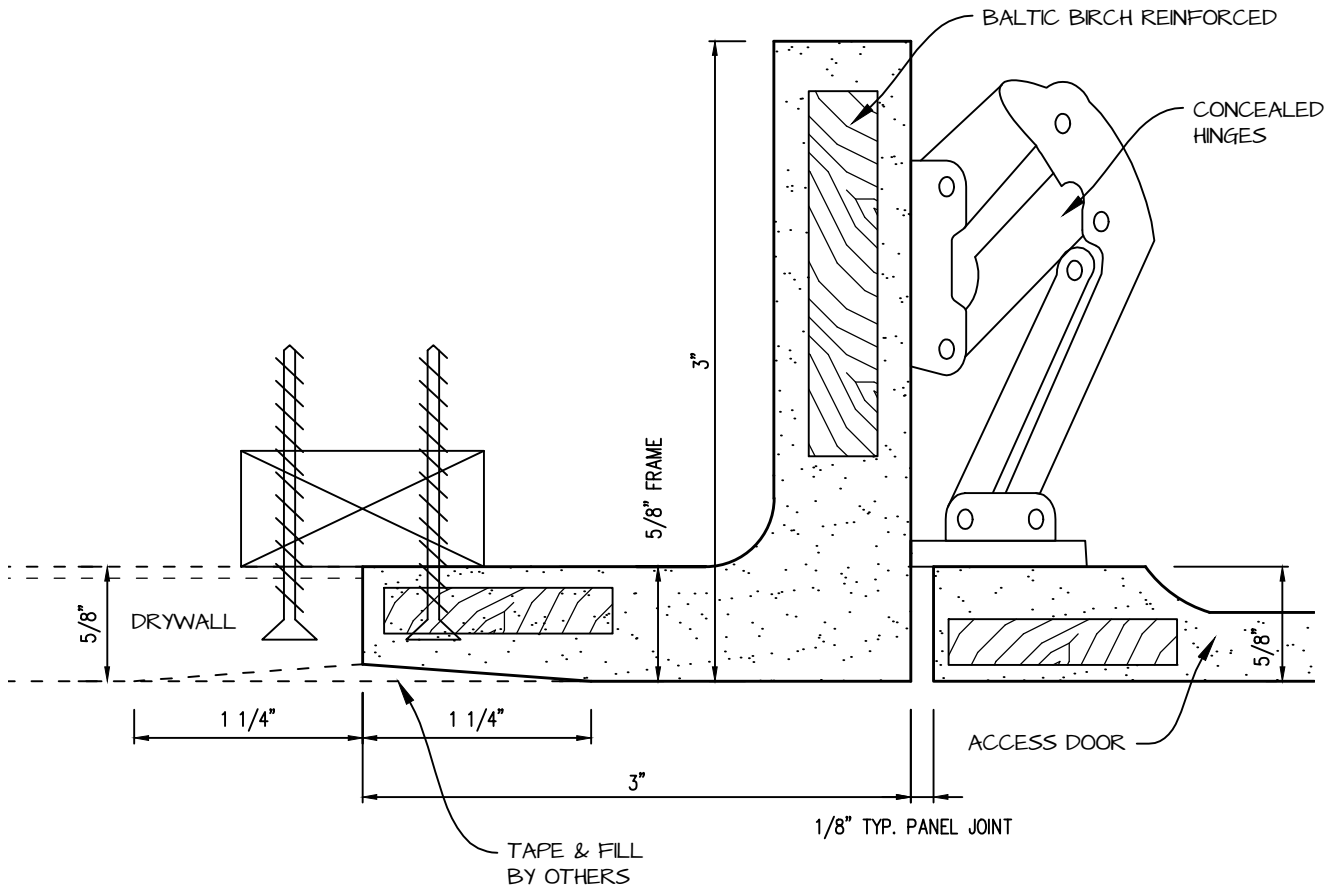

DWG NO:

SHEET OF

HINGED GFRG ACCESS PANEL SECTION

 <p>CASTLE Access Panels & Forms Inc.</p>	<p>CASTLE ACCESS PANELS & FORMS INC. 173 Adesso Drive, Unit 2, Concord ON L4K 3C3 Phone (905)738-8089 Fax (905)760-9234 inquiries@castleaccesspanels.com www.CastleAccessPanels.com</p>	DESIGNED: Q.P. DATE:
	APPROVED: J.R.	
CUSTOMER:	PROJECT:	QTY:
TITLE:	DWG NO:	SHEET OF