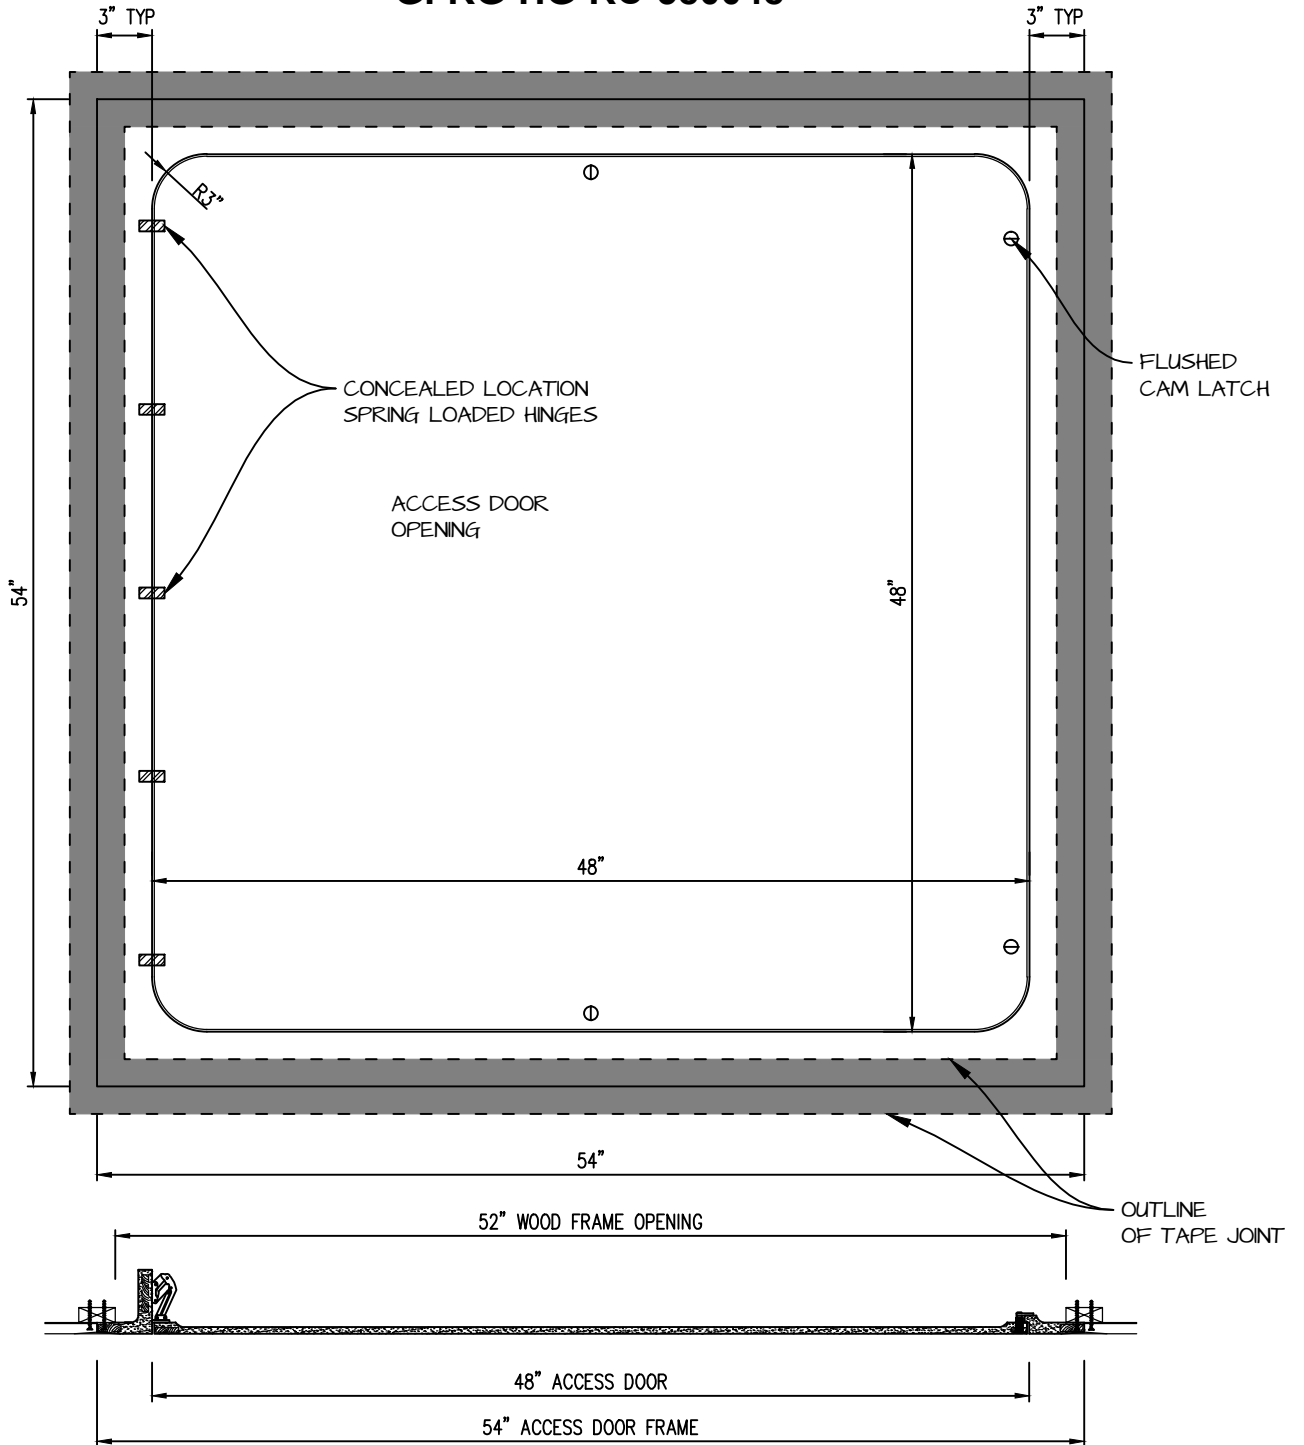

HINGED RADIUS CORNER ACCESS PANEL 48"x48"

GFRG-HG-RC-580048

CASTLE ACCESS PANELS & FORMS INC.

173 Adesso Drive, Unit 2, Concord ON L4K 3C3

Phone (905)738-8089 Fax (905)760-9234

inquiries@castleaccesspanels.com