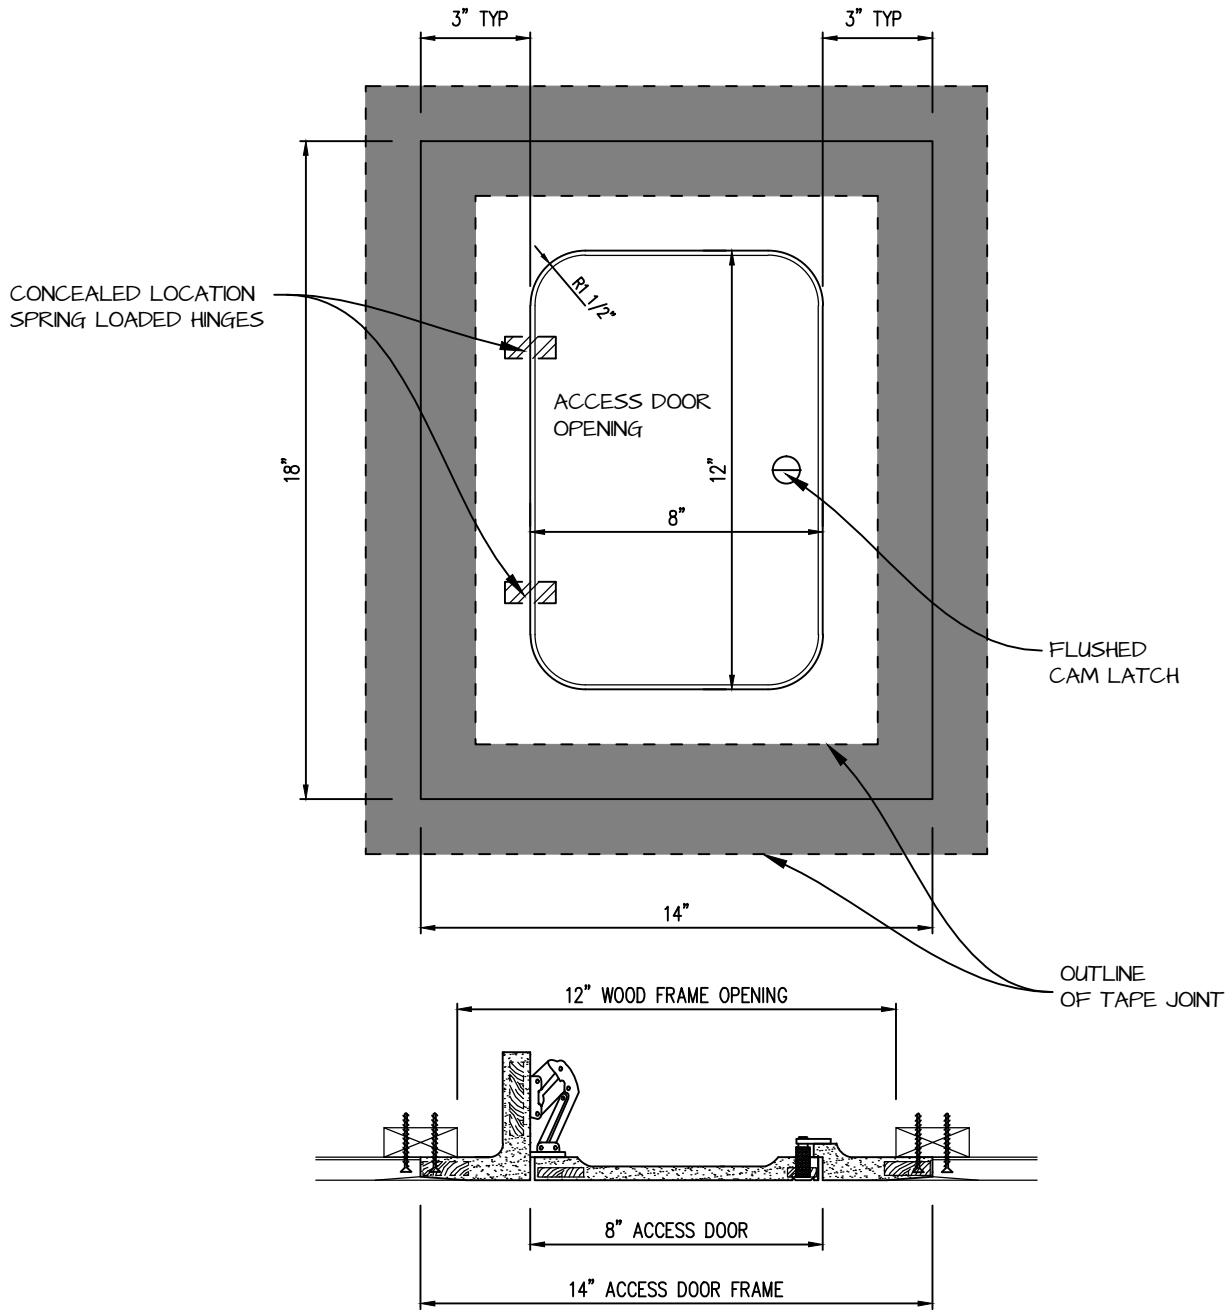

HINGED RADIUS CORNER ACCESS PANEL 8"x12"

GFRG-HG-RC-580812

CASTLE ACCESS PANELS & FORMS INC.

173 Adesso Drive, Unit 2, Concord ON L4K 3C3

Phone (905)738-8089 Fax (905)760-9234

inquiries@castleaccesspanels.com