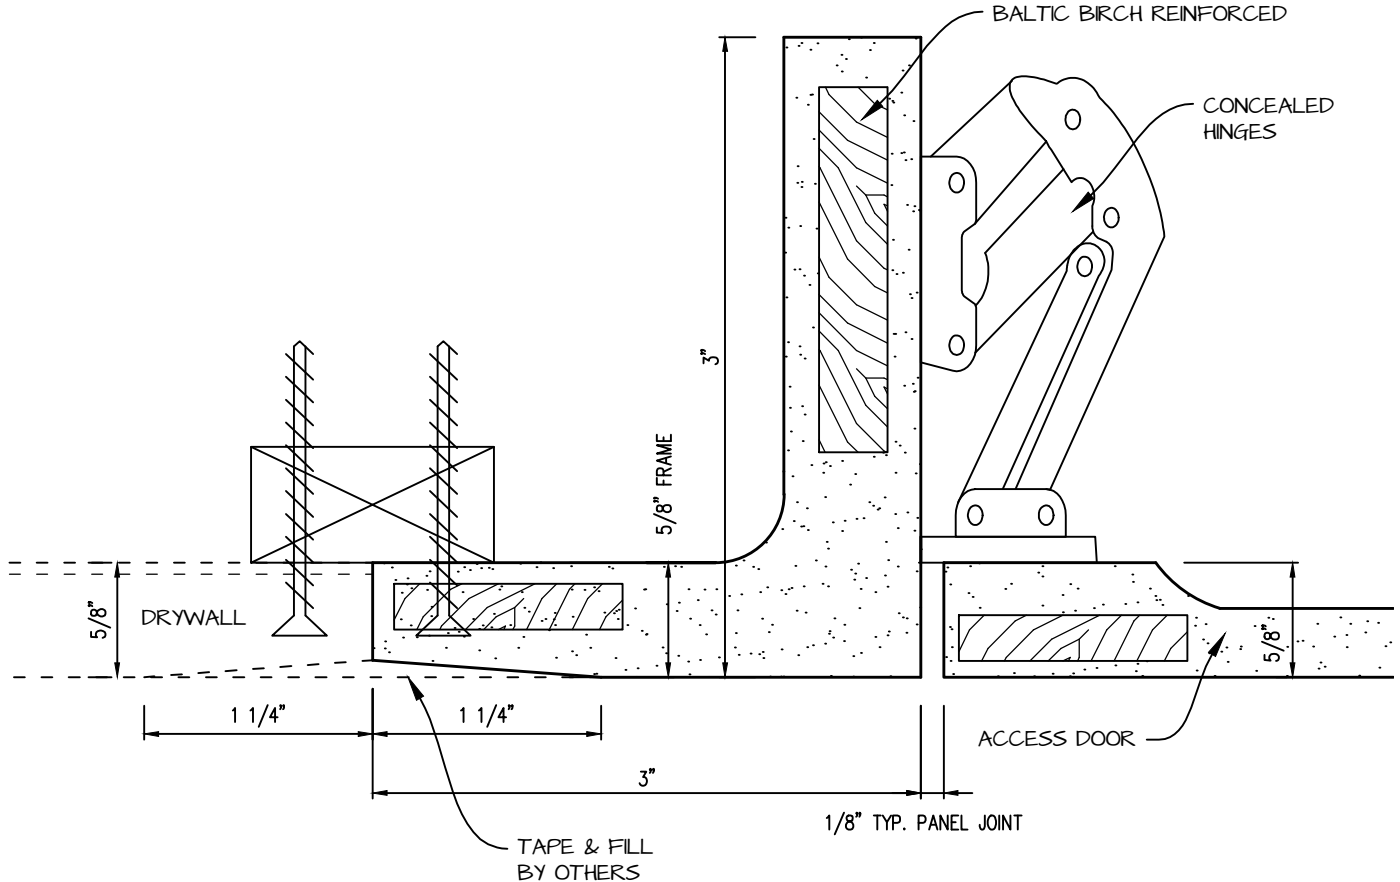

HINGED GFRG ACCESS PANEL SECTION

CASTLE Access Panels & Forms Inc.	CASTLE ACCESS PANELS & FORMS INC. 173 Adesso Drive, Unit 2, Concord ON L4K 3C3 Phone (905)738-8089 Fax (905)760-9234 inquiries@castleaccesspanels.com www.CastleAccessPanels.com	DESIGNED: Q.P
		DATE:
		APPROVED: J.R
CUSTOMER:	PROJECT:	QTY:
TITLE:	DWG NO:	SHEET OF