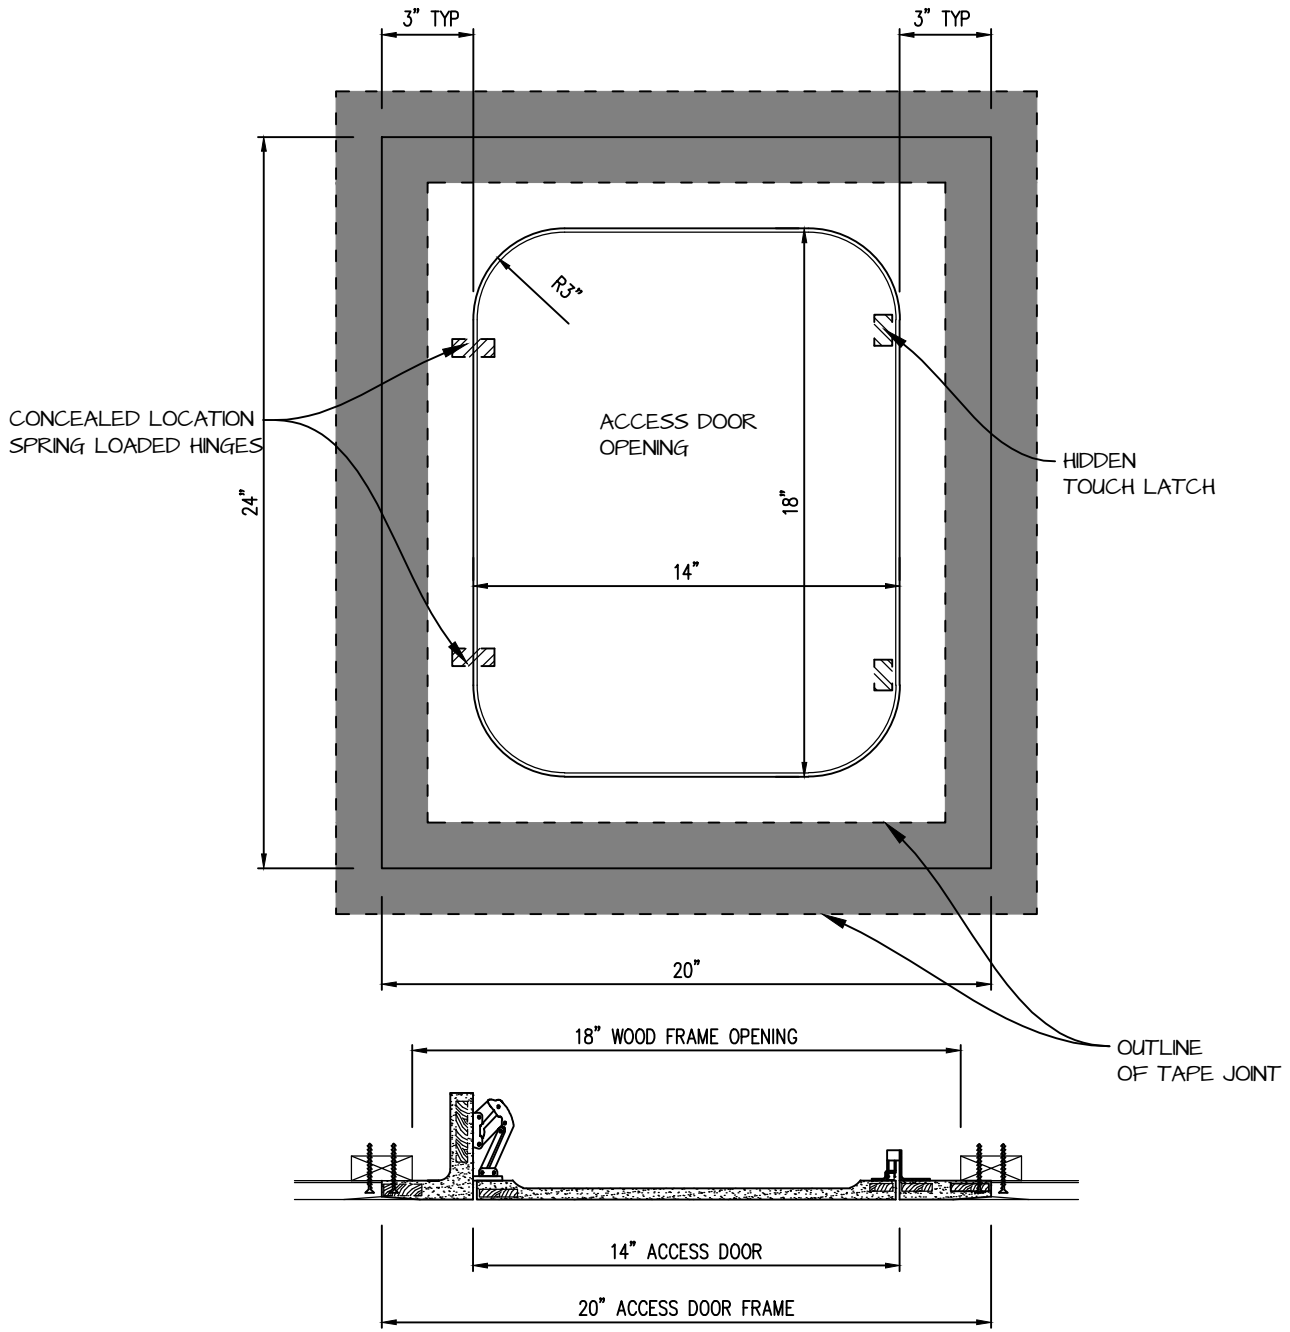

HINGED RADIUS CORNER ACCESS PANEL 14"x18"
GFRG-HG-RC-581418 (TL)

 <p>CASTLE ACCESS PANELS & FORMS INC. 173 Adesso Drive, Unit 2, Concord ON L4K 3C3 Phone (905)738-8089 Fax (905)760-9234 inquiries@castleaccesspanels.com www.CastleAccessPanels.com</p>	DESIGNED: Q.P	
	DATE:	
	APPROVED: J.R	
CUSTOMER:	PROJECT:	QTY:
TITLE:	DWG NO:	SHEET OF