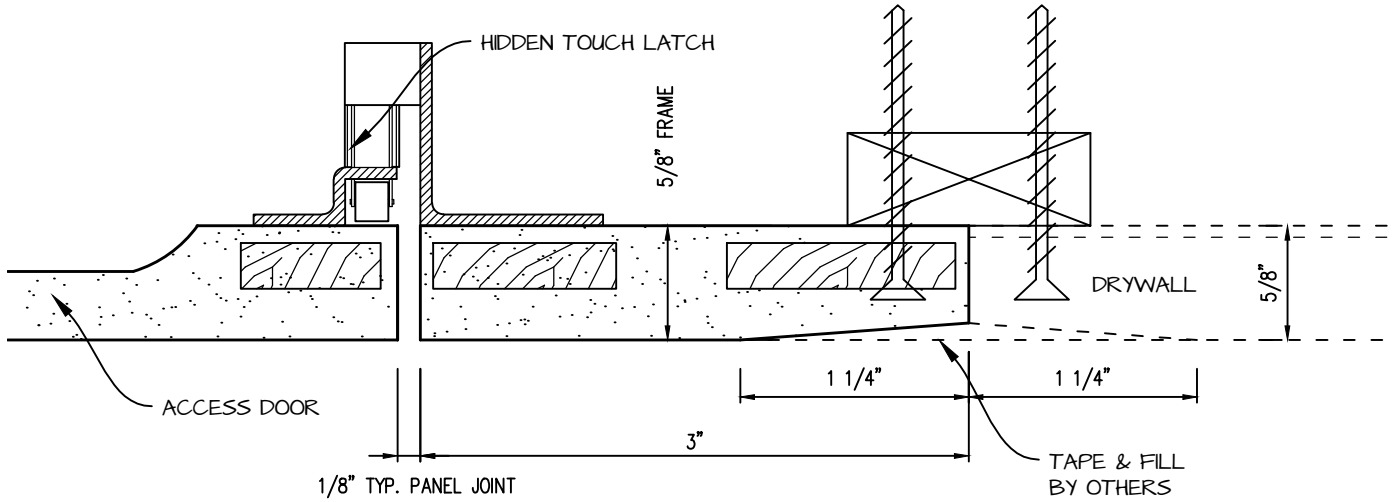

HINGED GFRG ACCESS PANEL SECTION

CASTLE Access Panels & Forms Inc.	CASTLE ACCESS PANELS & FORMS INC. 173 Adesso Drive, Unit 2, Concord ON L4K 3C3 Phone (905)738-8089 Fax (905)760-9234 inquiries@castleaccesspanels.com www.CastleAccessPanels.com	DESIGNED: Q.P
		DATE:
		APPROVED: J.R
CUSTOMER:	PROJECT:	QTY:
TITLE:	DWG NO:	SHEET OF