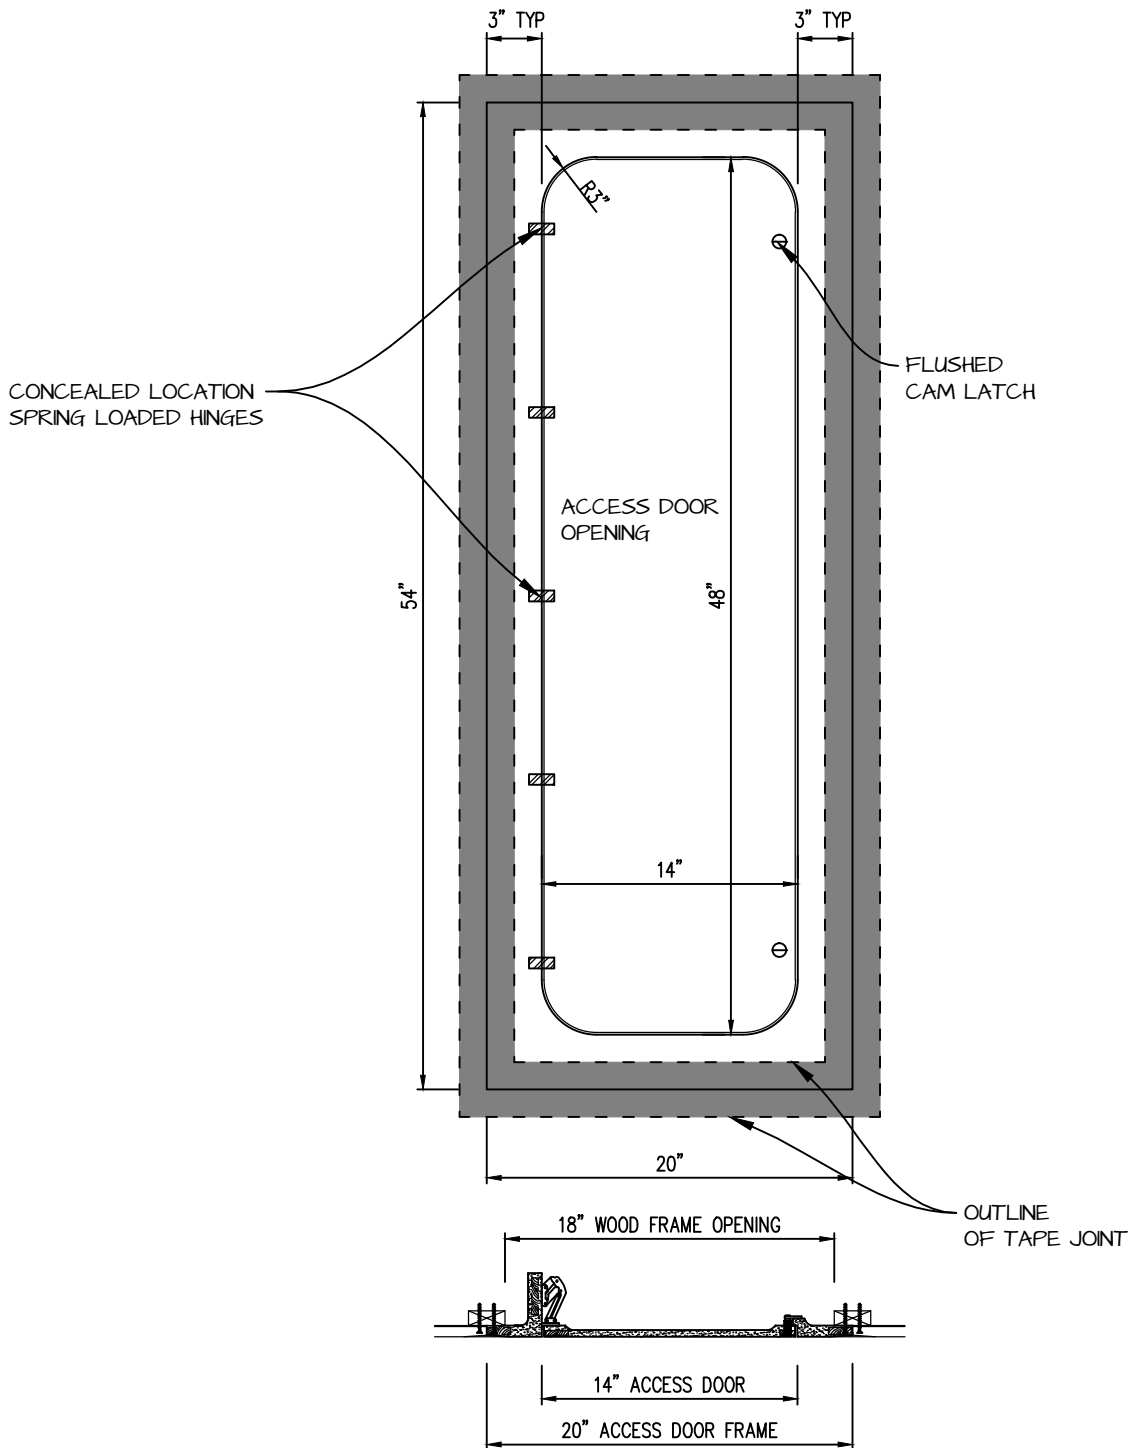

HINGED RADIUS CORNER ACCESS PANEL 14"x48"

GFRG-HG-RC-581448

CASTLE ACCESS PANELS & FORMS INC.

173 Adesso Drive, Unit 2, Concord ON L4K 3C3

Phone (905)738-8089 Fax (905)760-9234

inquiries@castleaccesspanels.com