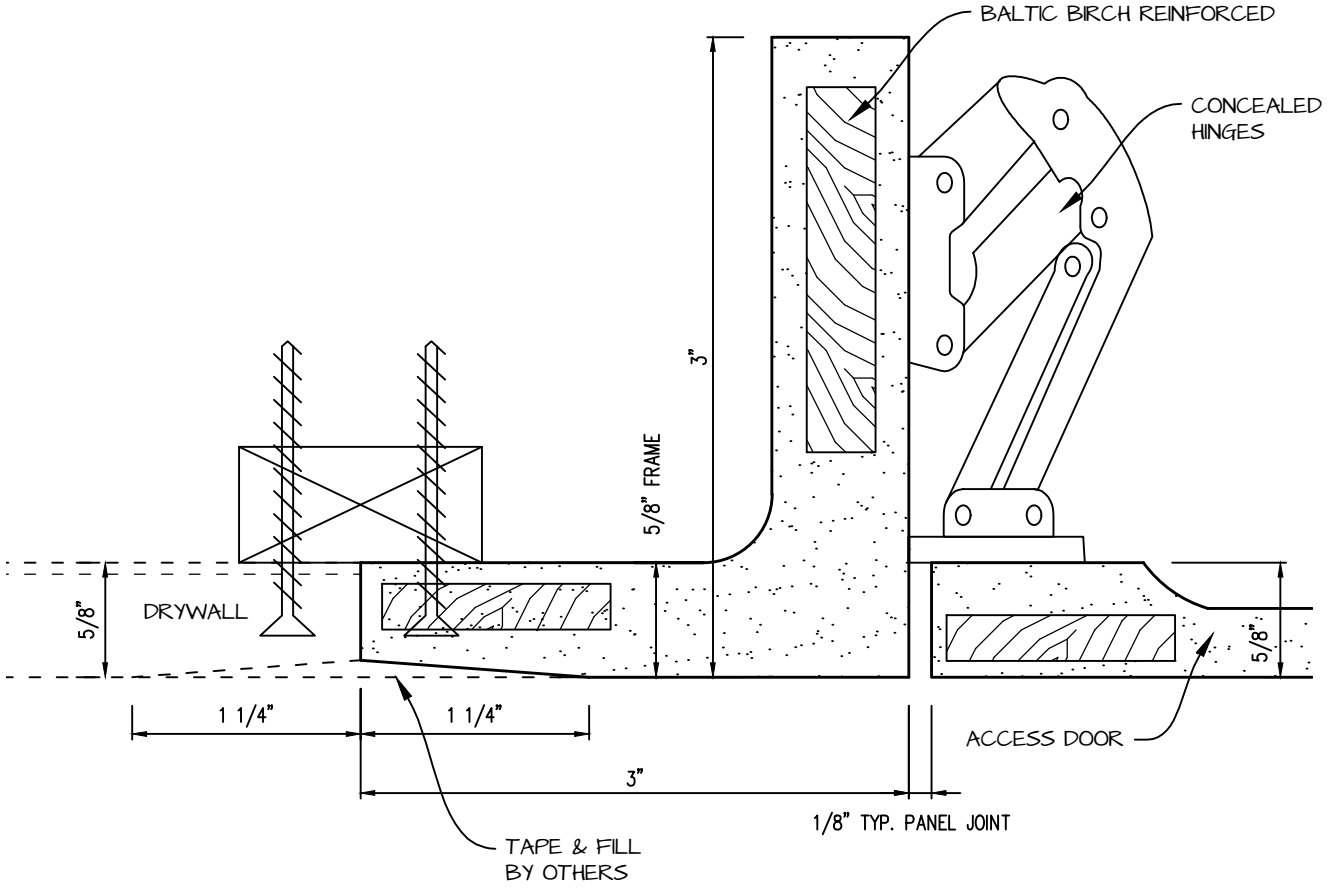

DWG NO:

SHEET OF

HINGED GFRG ACCESS PANEL SECTION

 <p>CASTLE Access Panels & Forms Inc.</p>	<p>CASTLE ACCESS PANELS & FORMS INC. 173 Adesso Drive, Unit 2, Concord ON L4K 3C3 Phone (905)738-8089 Fax (905)760-9234 inquiries@castleaccesspanels.com www.CastleAccessPanels.com</p>	DESIGNED: Q.P. DATE:
	APPROVED: J.R.	
CUSTOMER:	PROJECT:	QTY:
TITLE:	DWG NO:	SHEET OF