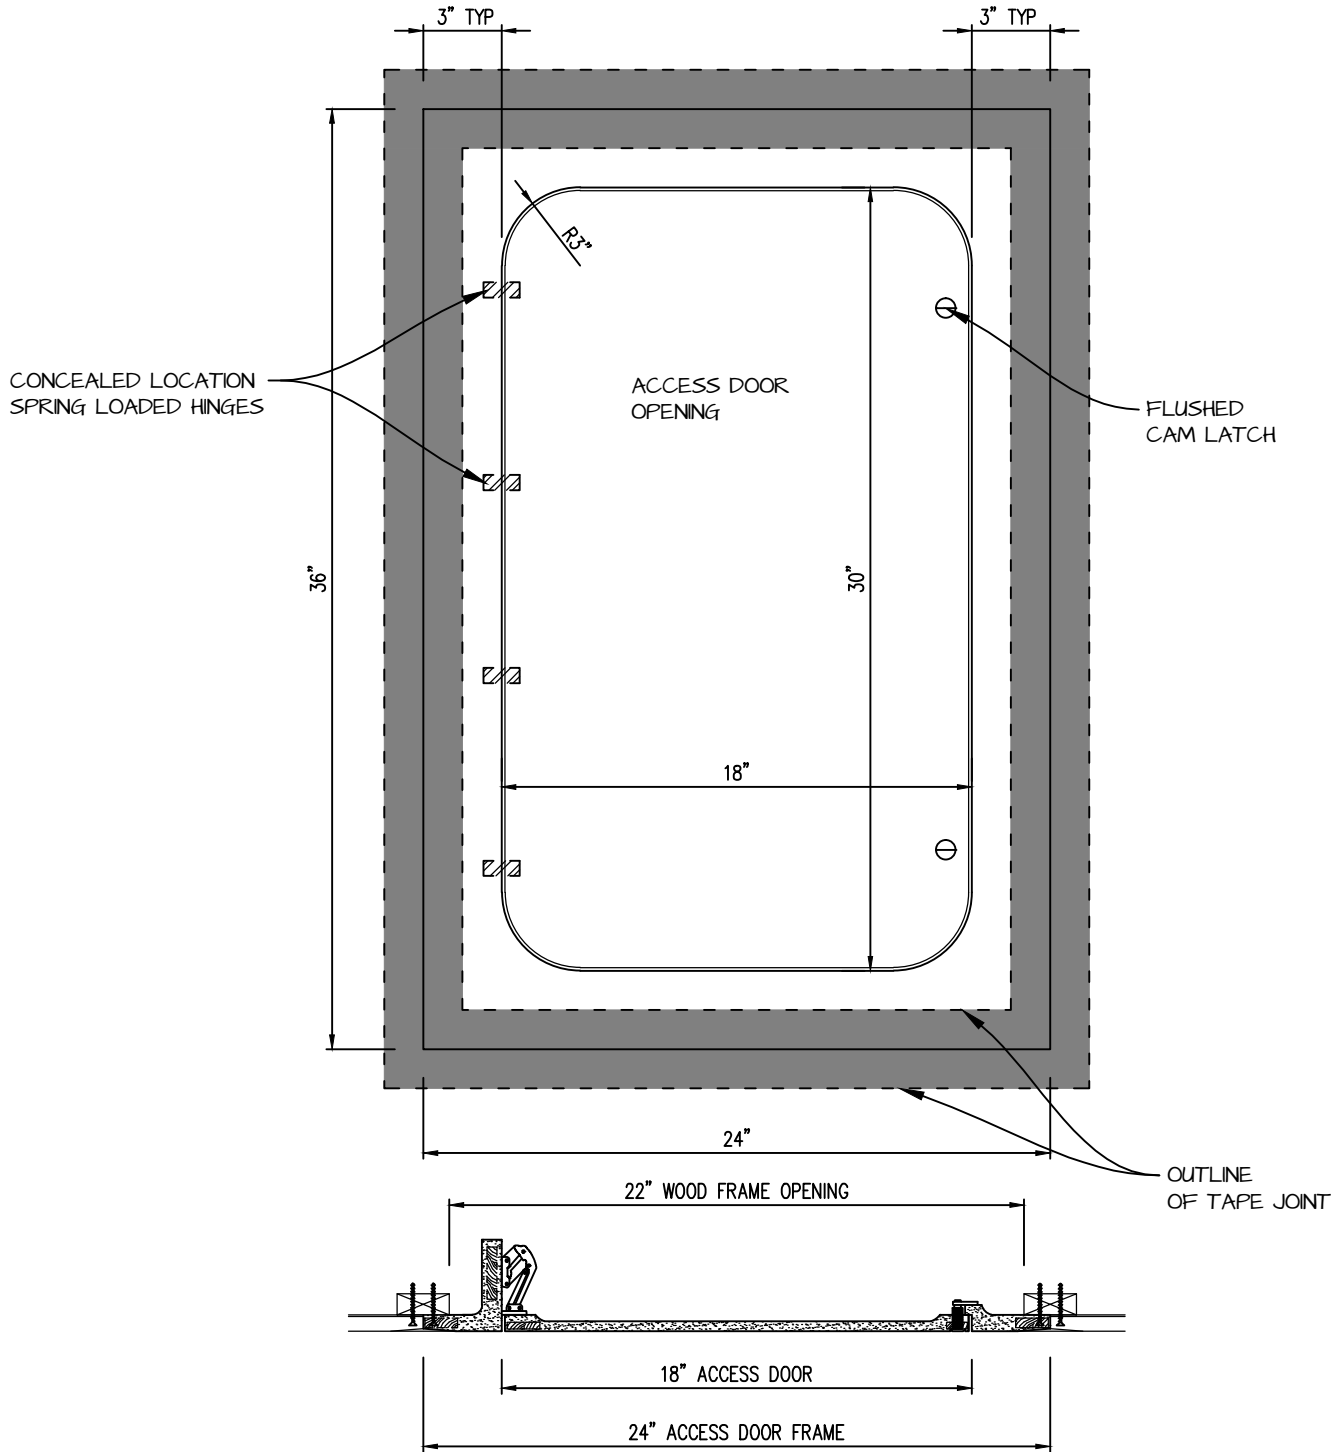

HINGED RADIUS CORNER ACCESS PANEL 18"x30"

GFRG-HG-RC-581830

CASTLE ACCESS PANELS & FORMS INC.

173 Adesso Drive, Unit 2, Concord ON L4K 3C3

Phone (905)738-8089 Fax (905)760-9234

inquiries@castleaccesspanels.com

www.CastleAccessPanels.com

DESIGNED: Q.P

DATE:

APPROVED: J.R

CUSTOMER:

PROJECT:

QTY:

TITLE: