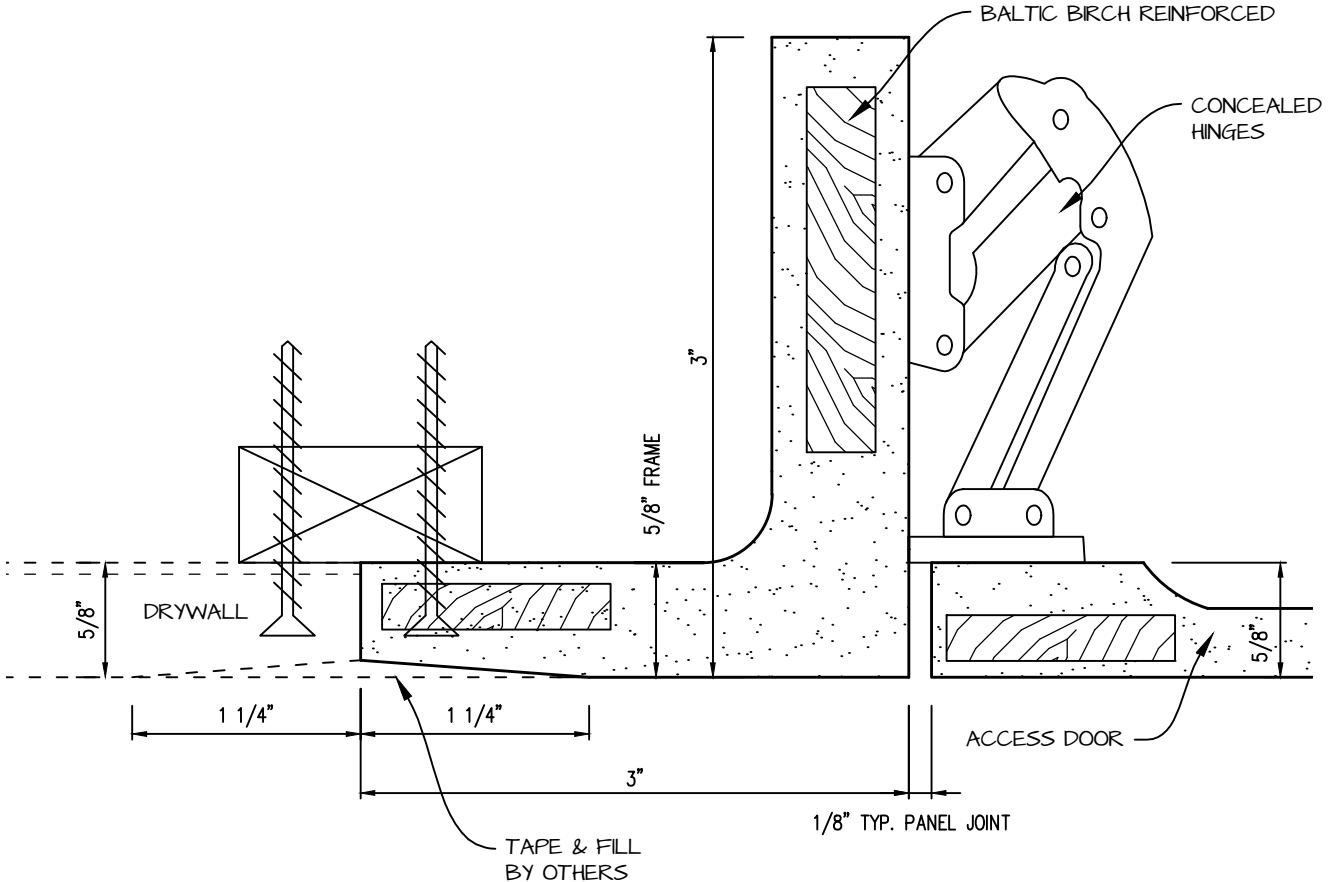

HINGED GFRG ACCESS PANEL SECTION

CASTLE Access Panels & Forms Inc.	CASTLE ACCESS PANELS & FORMS INC. 173 Adesso Drive, Unit 2, Concord ON L4K 3C3 Phone (905)738-8089 Fax (905)760-9234 inquiries@castleaccesspanels.com www.CastleAccessPanels.com	DESIGNED: Q.P. DATE:	
	CUSTOMER:	PROJECT:	APPROVED: J.R.
TITLE:	DWG NO:	QTY: SHEET OF