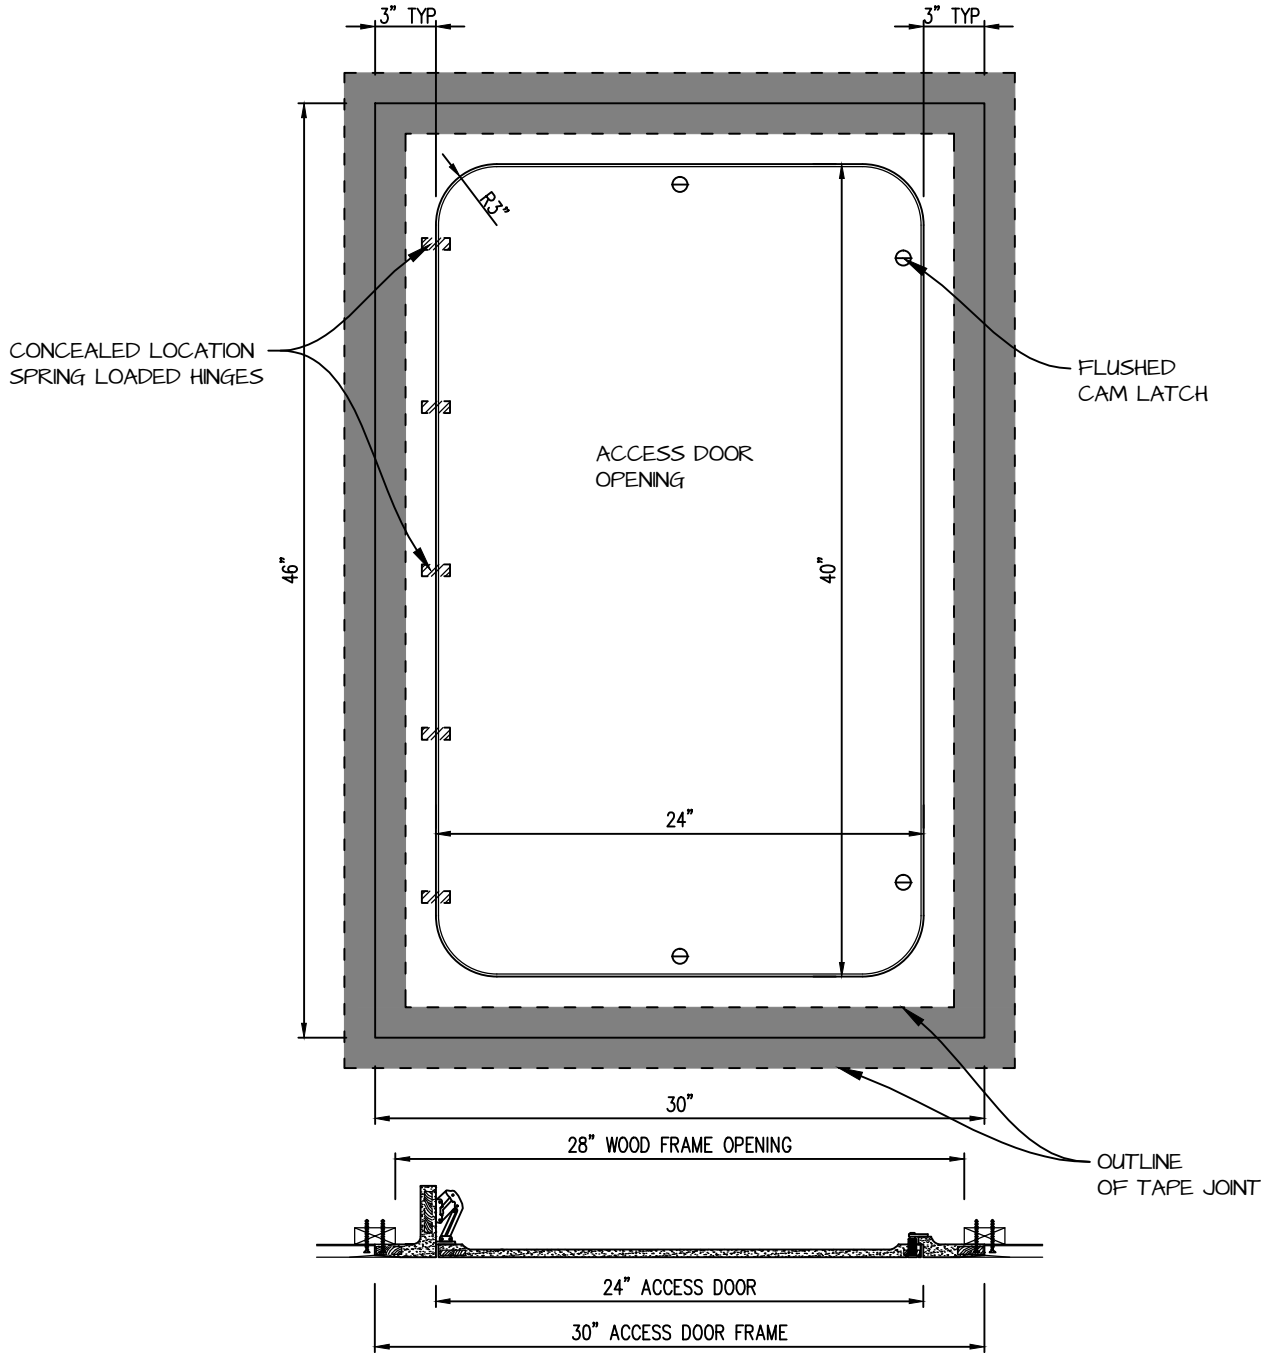

HINGED RADIUS CORNER ACCESS PANEL 24"x40"

GFRG-HG-RC-582440

 CASTLE [™] <small>Access Panels & Forms Inc.</small>	CASTLE ACCESS PANELS & FORMS INC. 173 Adesso Drive, Unit 2, Concord ON L4K 3C3 Phone (905)738-8089 Fax (905)760-9234 inquiries@castleaccesspanels.com www.CastleAccessPanels.com	DESIGNED: Q.P DATE:
	CUSTOMER:	PROJECT:
TITLE:	DWG NO:	QTY: SHEET OF