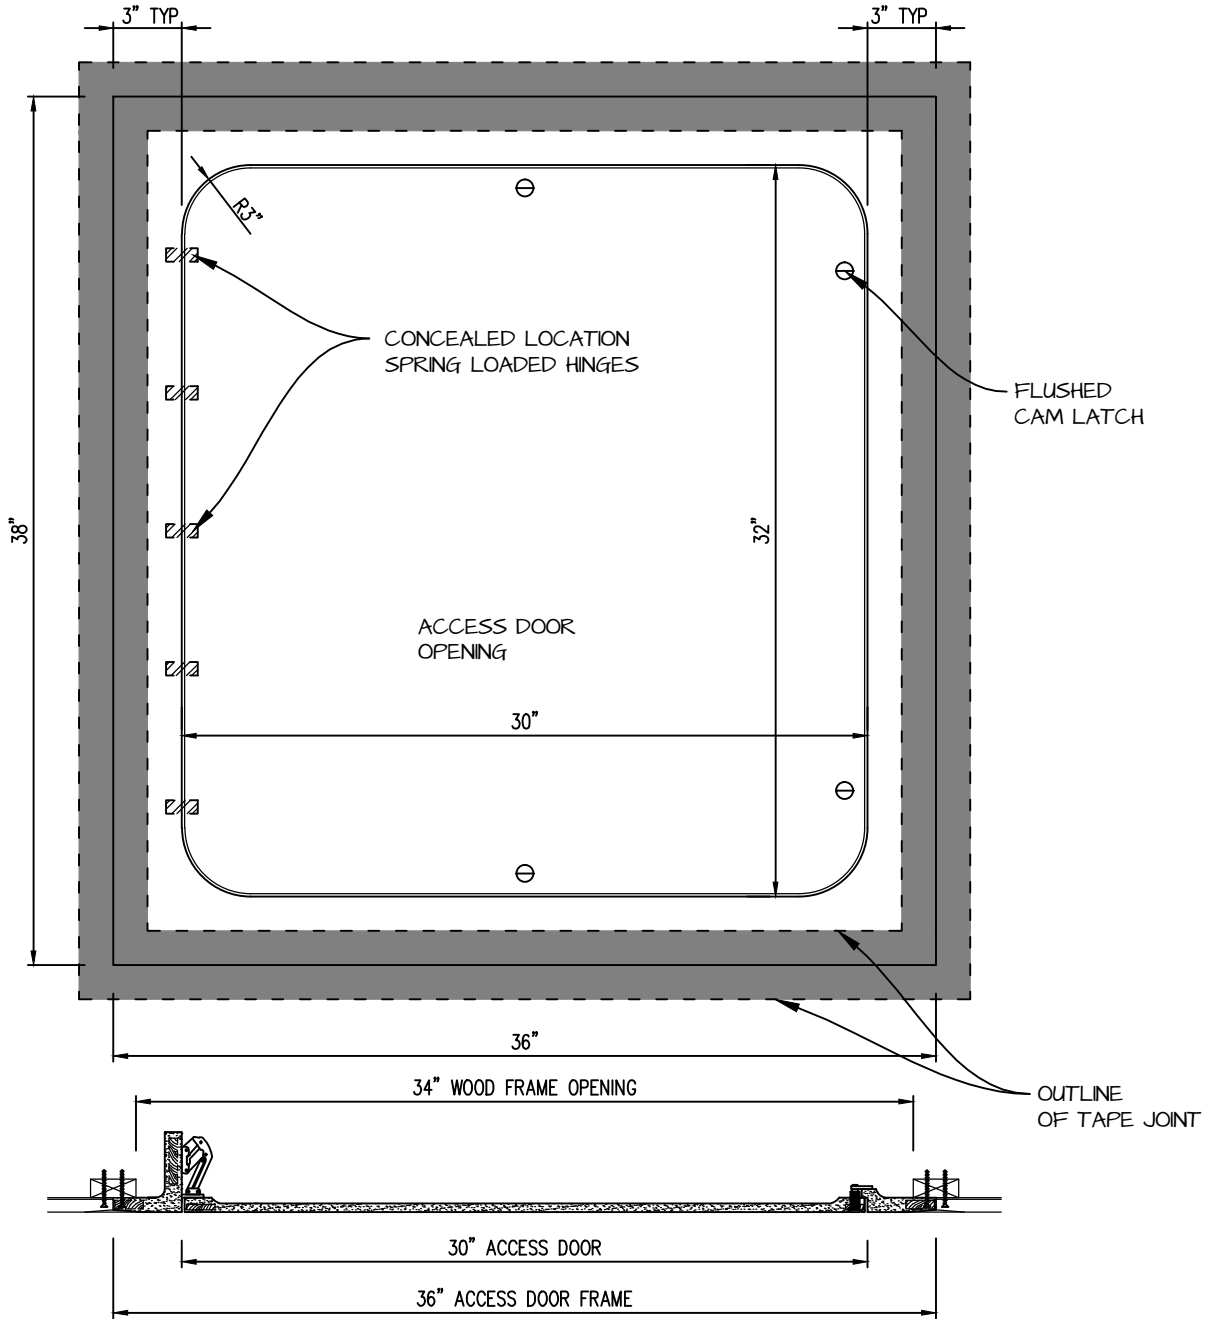

HINGED RADIUS CORNER ACCESS PANEL 30"x32"

GFRG-HG-RC-583032

CASTLE ACCESS PANELS & FORMS INC.

173 Adesso Drive, Unit 2, Concord ON L4K 3C3

Phone (905)738-8089 Fax (905)760-9234

inquiries@castleaccesspanels.com