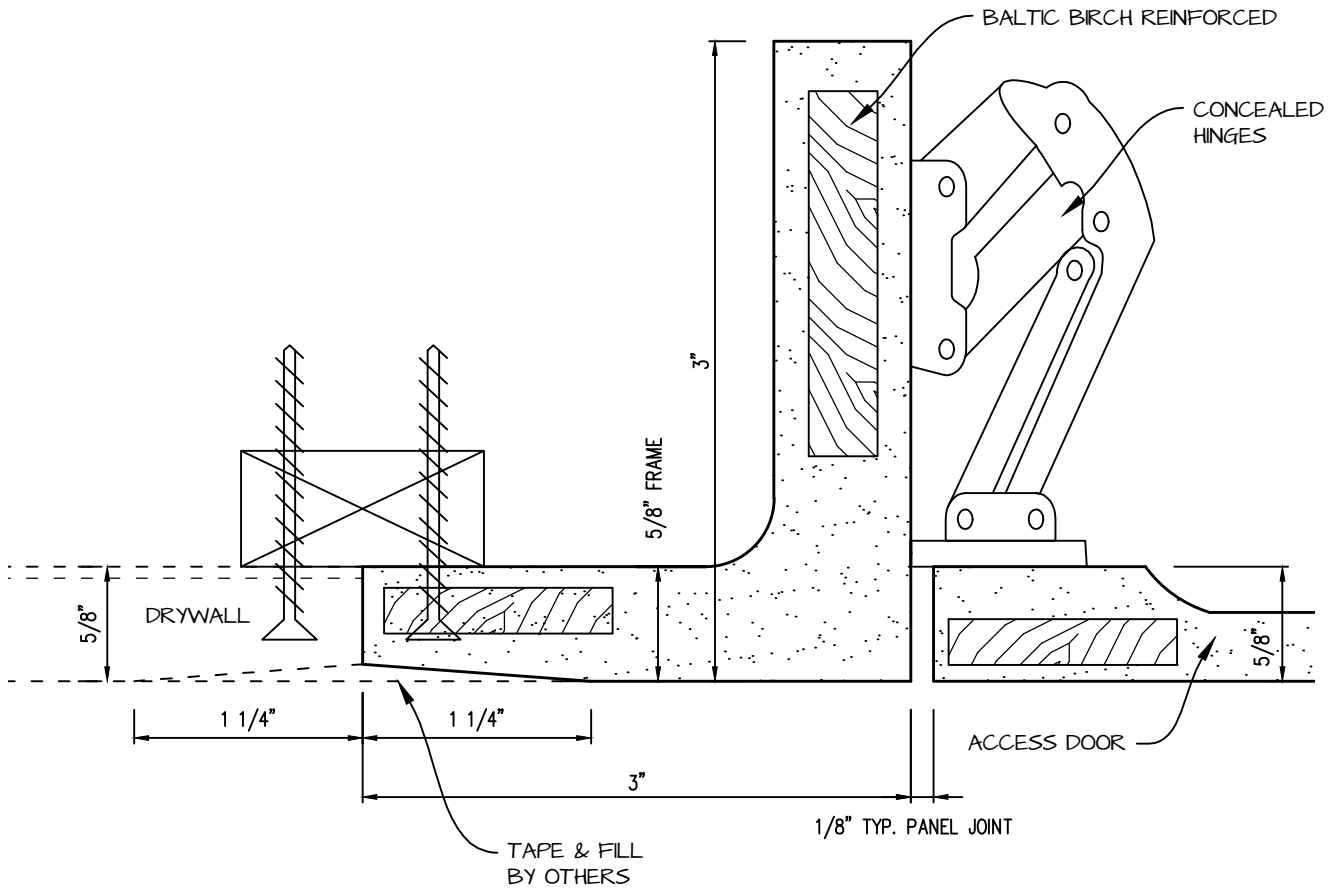

DWG NO:

SHEET OF

HINGED GFRG ACCESS PANEL SECTION

 <p>CASTLE Access Panels & Forms Inc.</p>	<p>CASTLE ACCESS PANELS & FORMS INC. 173 Adesso Drive, Unit 2, Concord ON L4K 3C3 Phone (905)738-8089 Fax (905)760-9234 inquiries@castleaccesspanels.com www.CastleAccessPanels.com</p>	DESIGNED: Q.P. DATE:
	APPROVED: J.R.	
CUSTOMER:	PROJECT:	QTY:
TITLE:	DWG NO:	SHEET OF