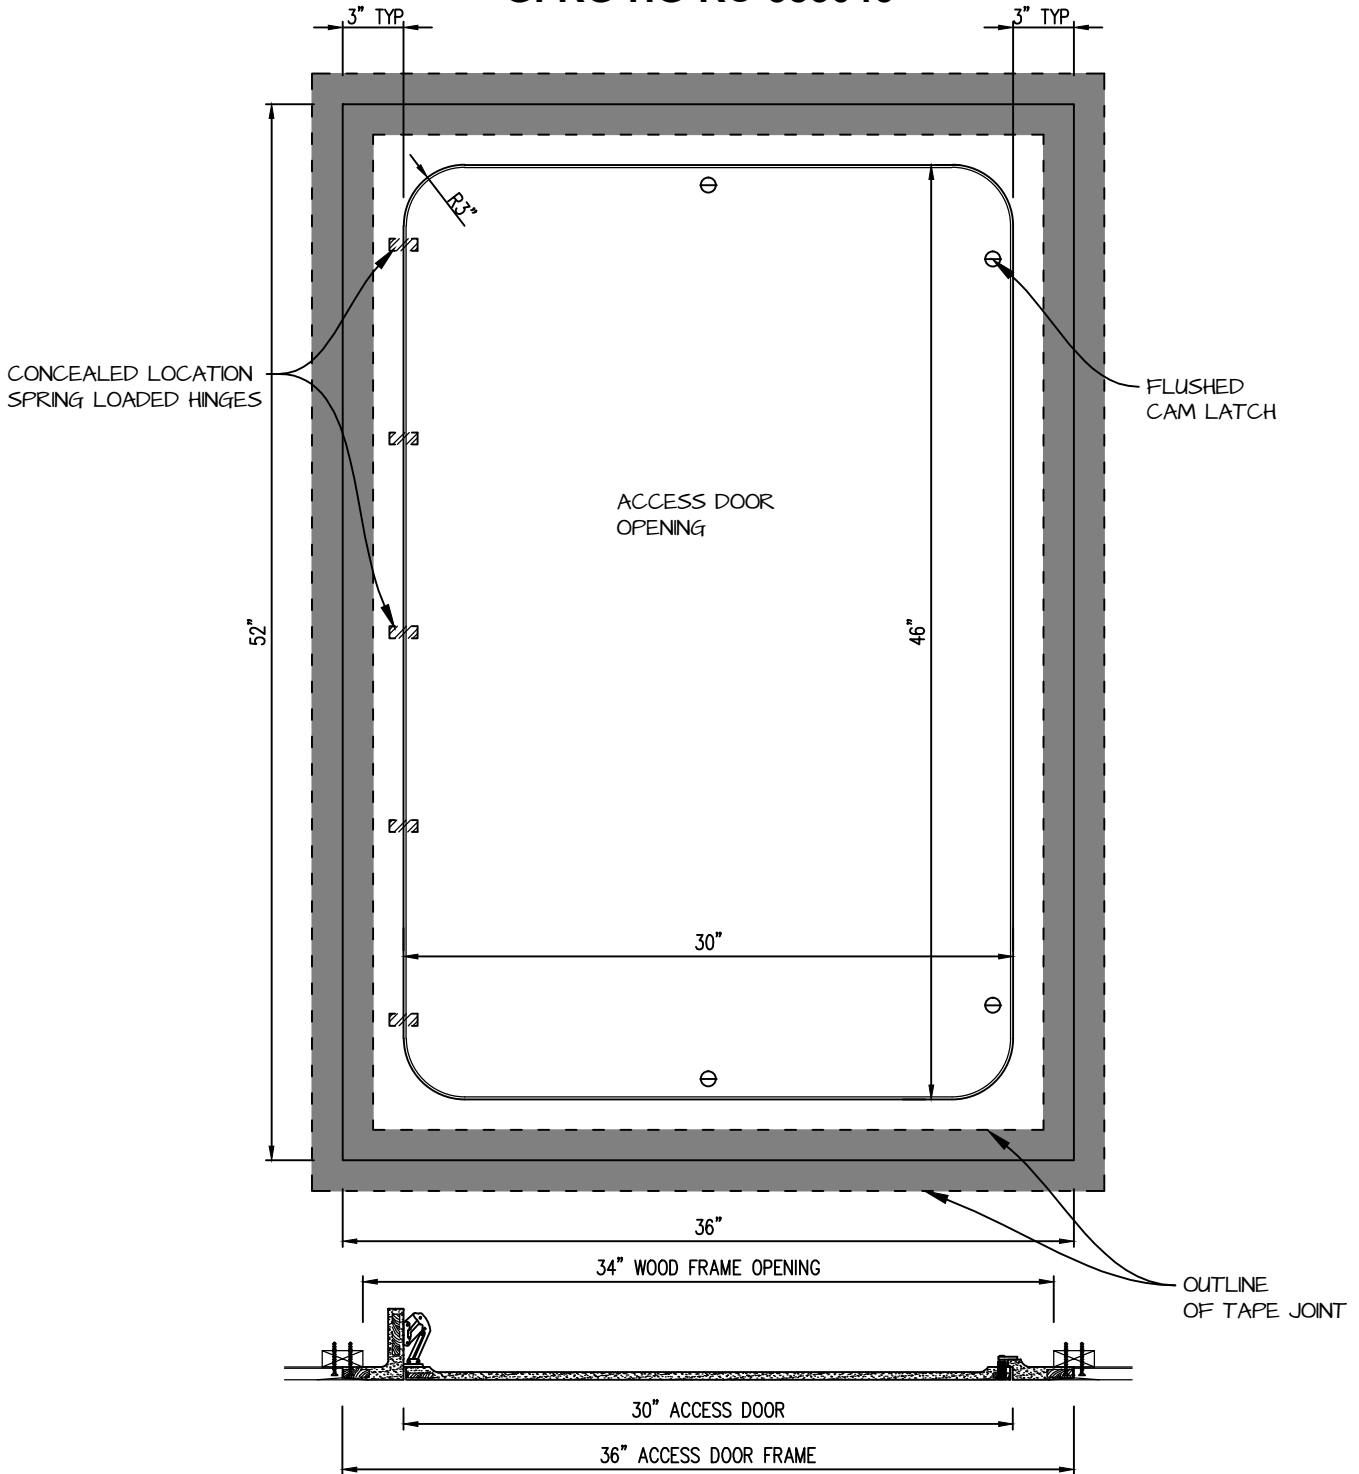

HINGED RADIUS CORNER ACCESS PANEL 30"x46"

GFRG-HG-RC-583046

CASTLE ACCESS PANELS & FORMS INC.

173 Adesso Drive, Unit 2, Concord ON L4K 3C3

Phone (905)738-8089 Fax (905)760-9234

inquiries@castleaccesspanels.com