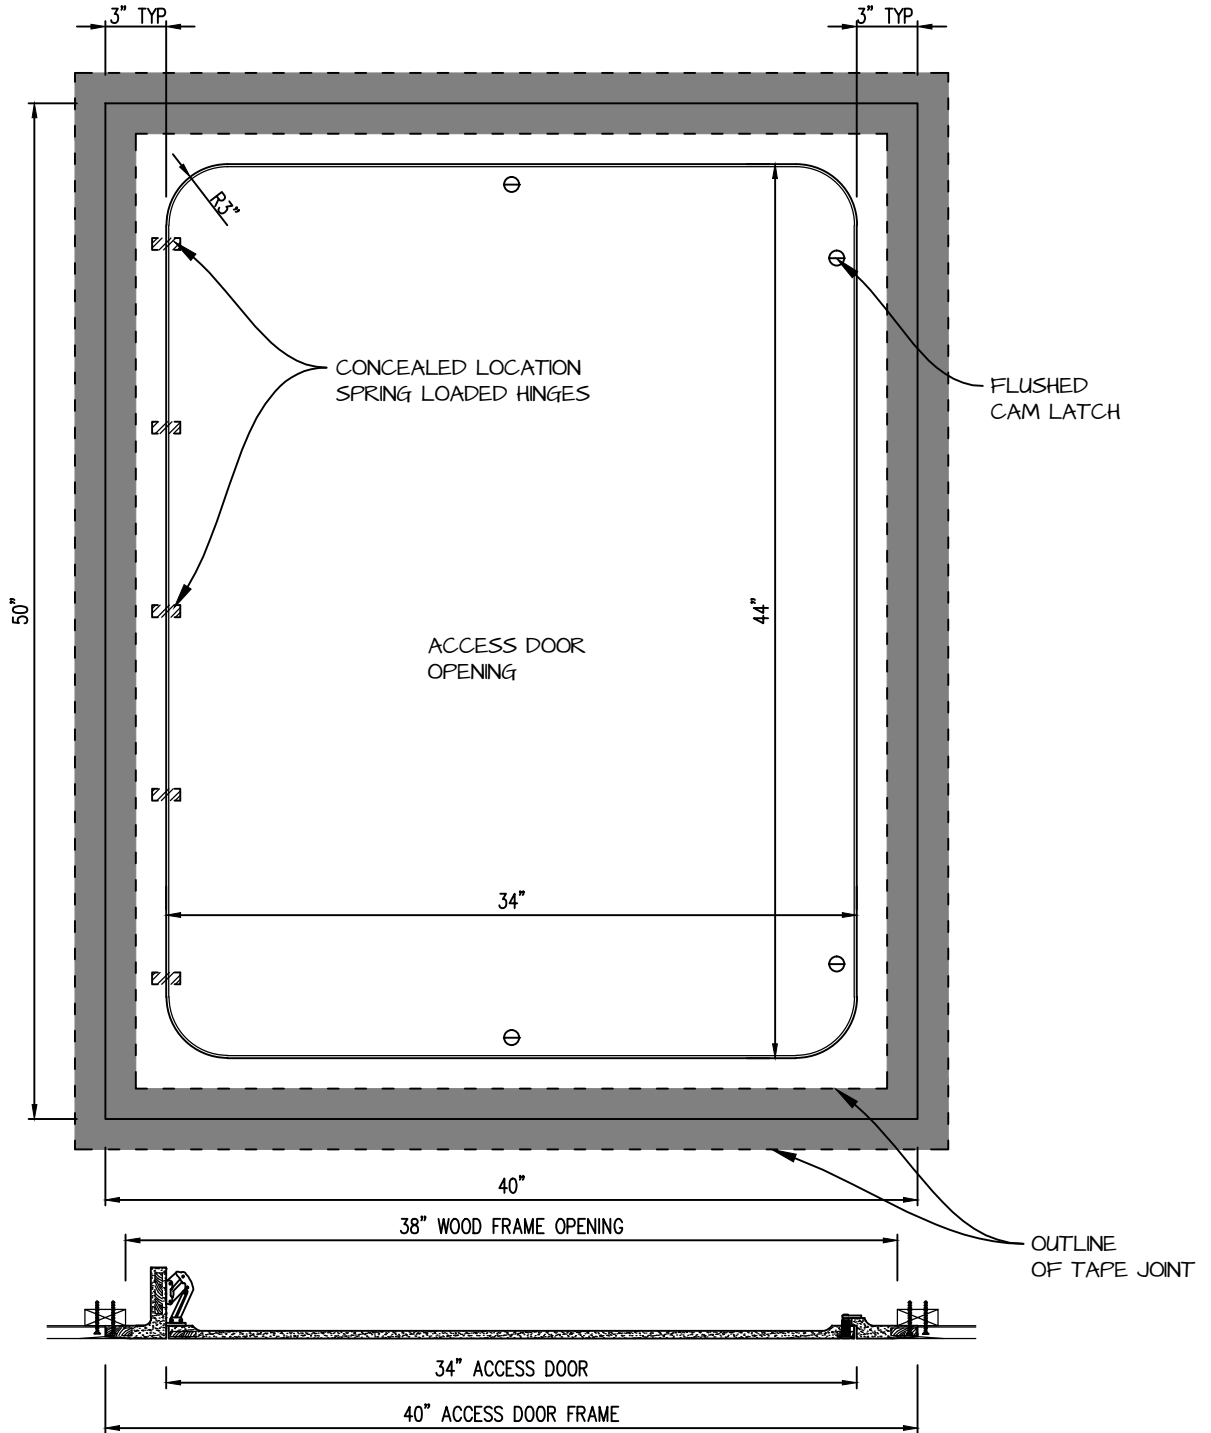

HINGED RADIUS CORNER ACCESS PANEL 34"x44"

GFRG-HG-RC-583444

CASTLE ACCESS PANELS & FORMS INC.

173 Adesso Drive, Unit 2, Concord ON L4K 3C3

Phone (905)738-8089 Fax (905)760-9234

inquiries@castleaccesspanels.com