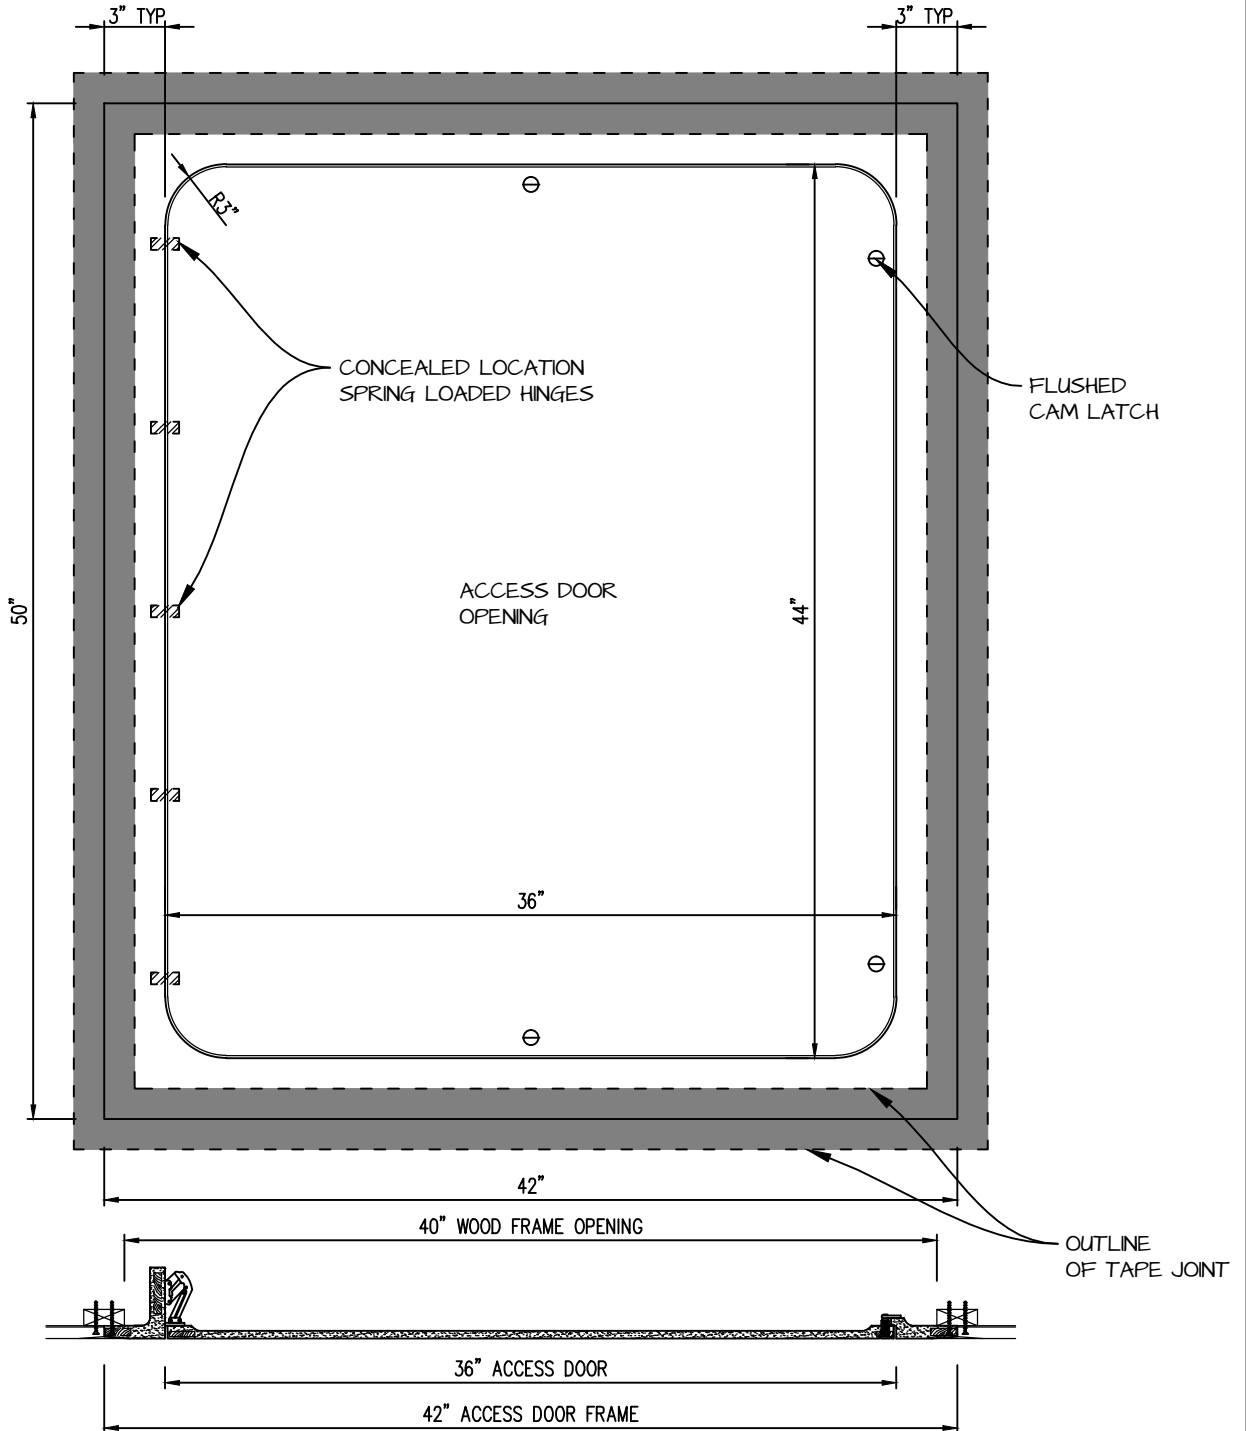

HINGED RADIUS CORNER ACCESS PANEL 36"x44"

GFRG-HG-RC-583644

CASTLE ACCESS PANELS & FORMS INC.

173 Adesso Drive, Unit 2, Concord ON L4K 3C3

Phone (905)738-8089 Fax (905)760-9234

inquiries@castleaccesspanels.com