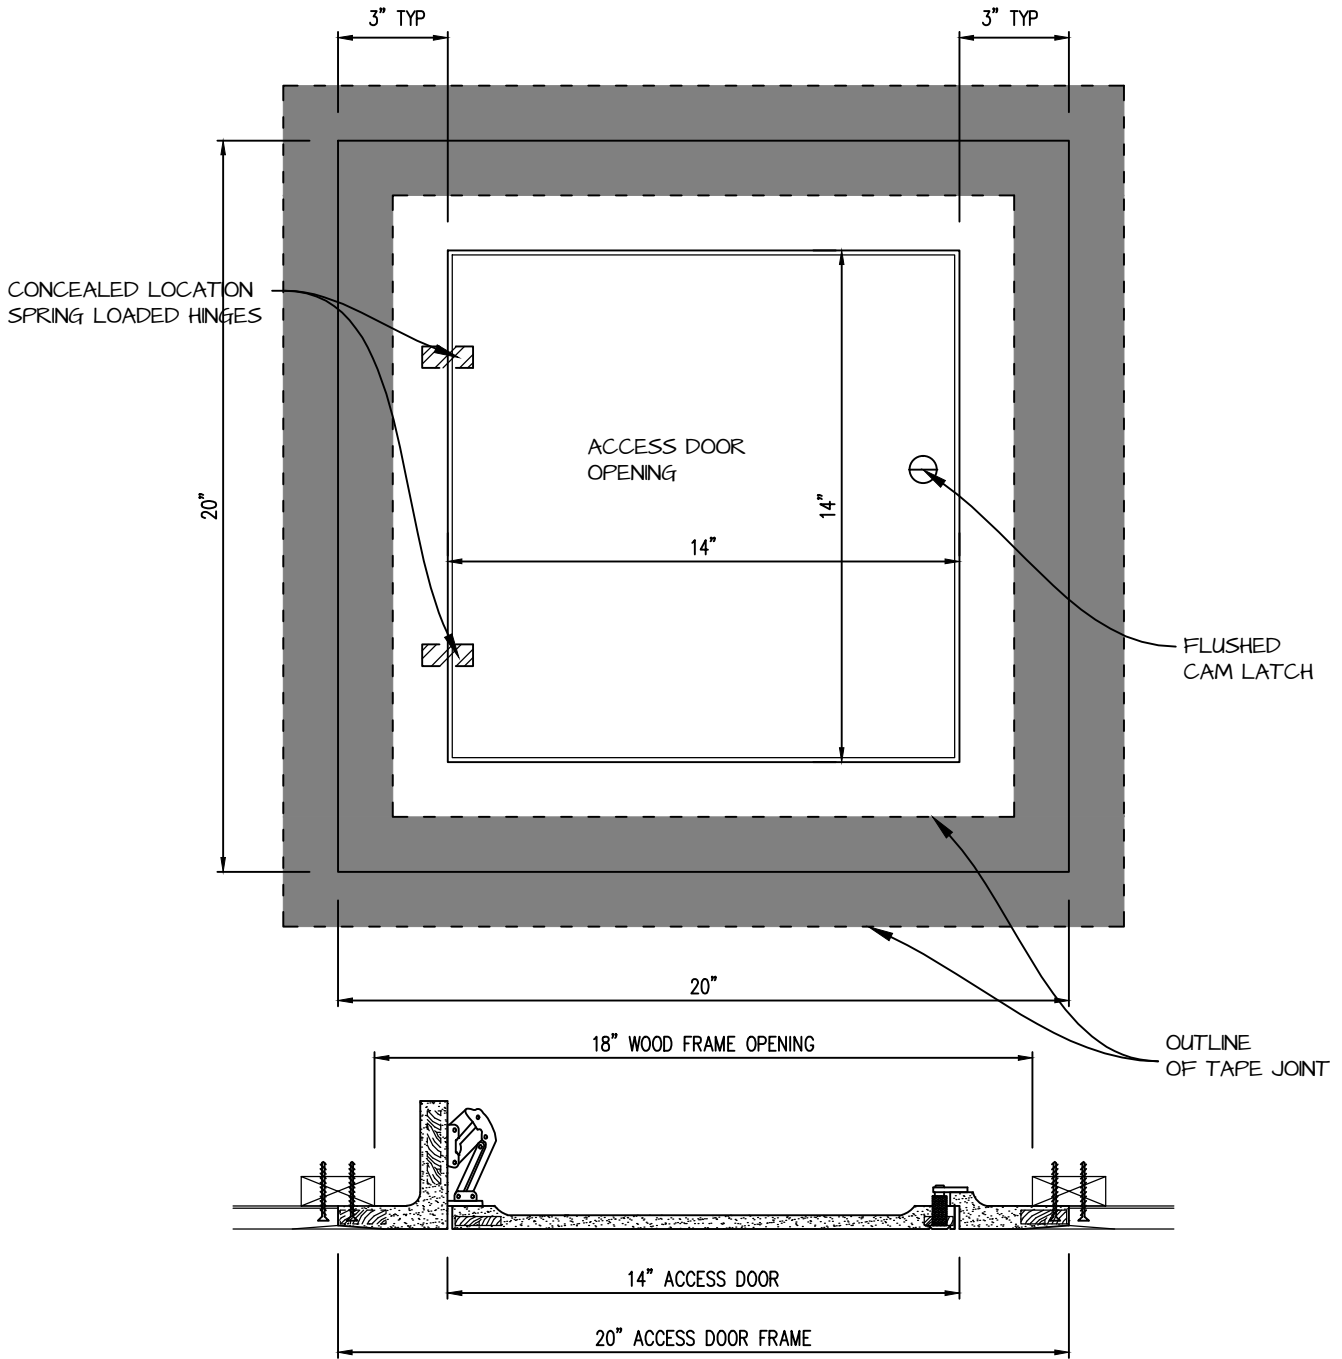

HINGED SQUARE CORNER ACCESS PANEL 14"x14"

GFRG-HG-SQ-580014

CASTLE ACCESS PANELS & FORMS INC.
 173 Adesso Drive, Unit 2, Concord ON L4K 3C3
 Phone (905)738-8089 Fax (905)760-9234
 inquiries@castleaccesspanels.com
www.CastleAccessPanels.com