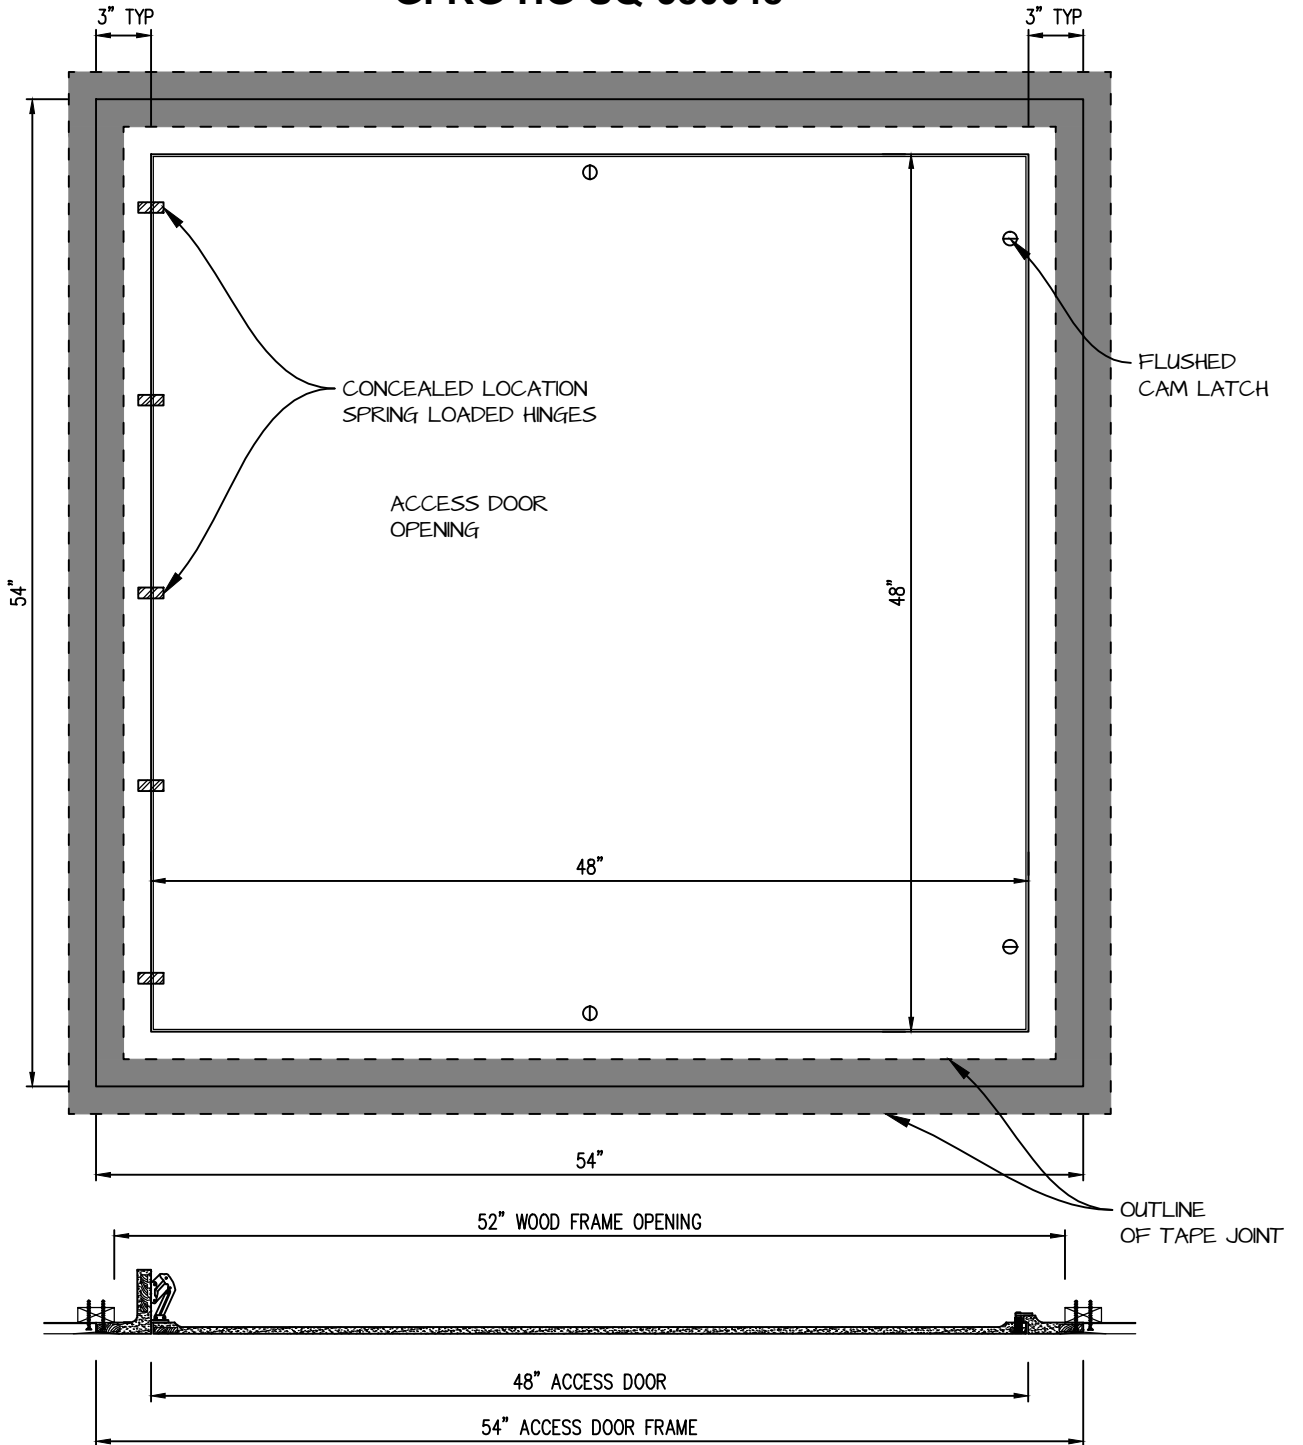

HINGED SQUARE CORNER ACCESS PANEL 48"x48"

GFRG-HG-SQ-580048

CASTLE ACCESS PANELS & FORMS INC.

173 Adesso Drive, Unit 2, Concord ON L4K 3C3

Phone (905)738-8089 Fax (905)760-9234

inquiries@castleaccesspanels.com