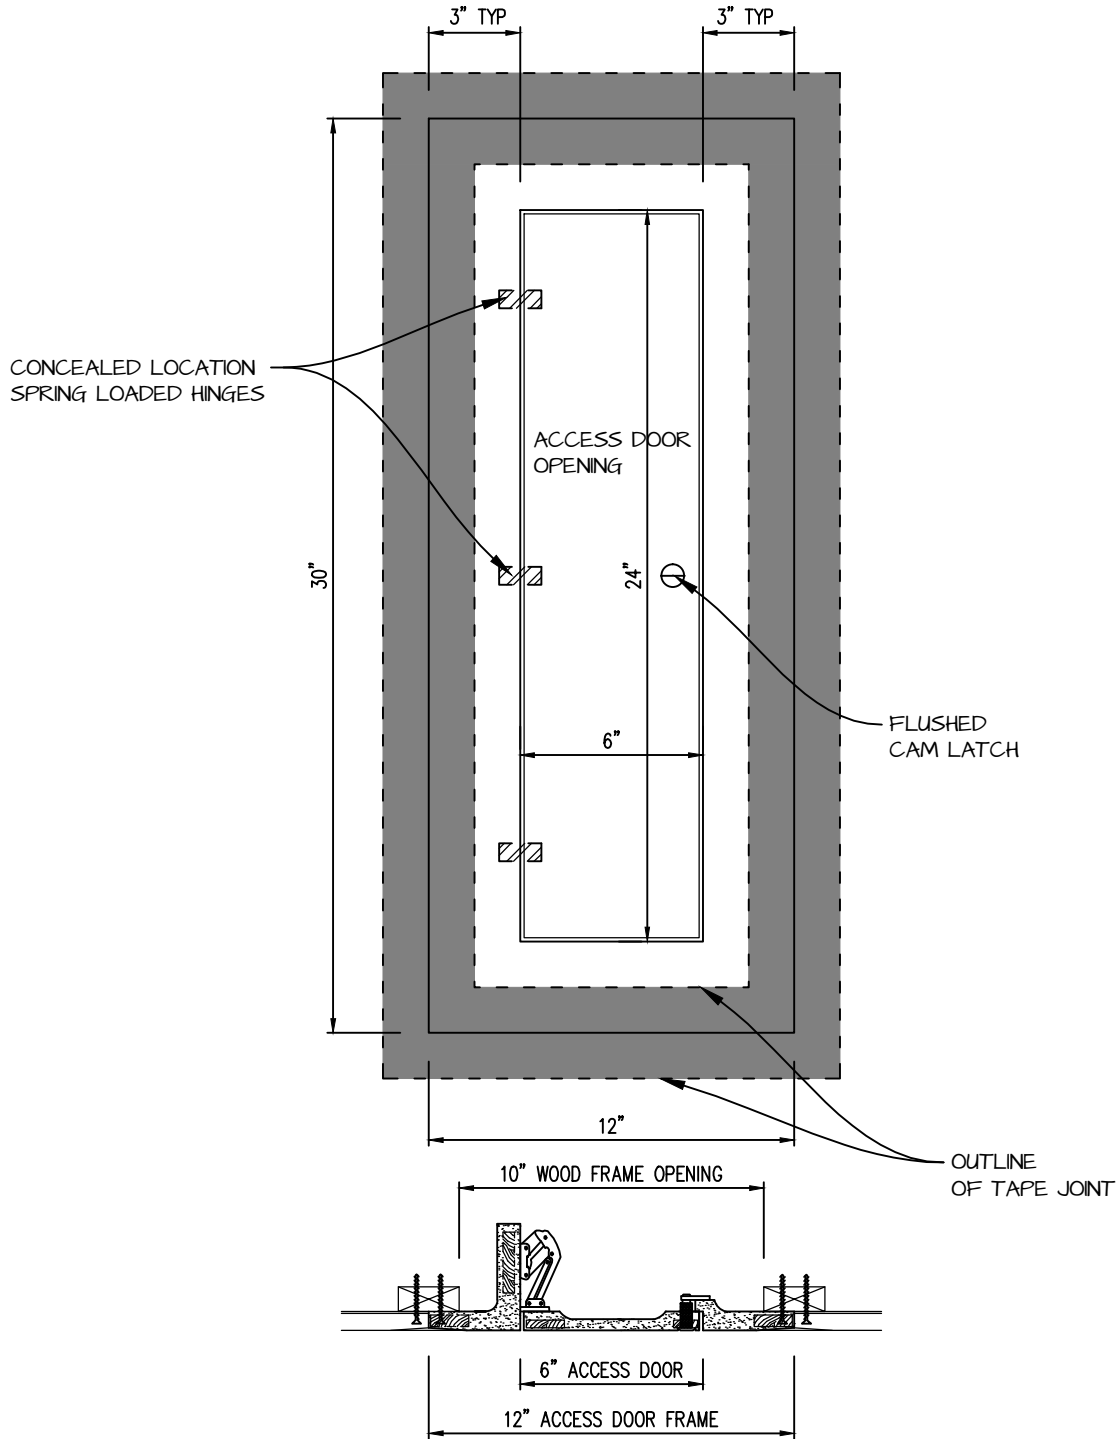

HINGED SQUARE CORNER ACCESS PANEL 6"x24"

GFRG-HG-SQ-580624

 <p>CASTLE Access Panels & Forms Inc.</p>	<p>CASTLE ACCESS PANELS & FORMS INC. 173 Adesso Drive, Unit 2, Concord ON L4K 3C3 Phone (905)738-8089 Fax (905)760-9234 inquiries@castleaccesspanels.com www.CastleAccessPanels.com</p>	DESIGNED: Q.P. DATE:
	APPROVED: J.R.	
CUSTOMER:	PROJECT:	QTY:
TITLE:	DWG NO:	SHEET OF