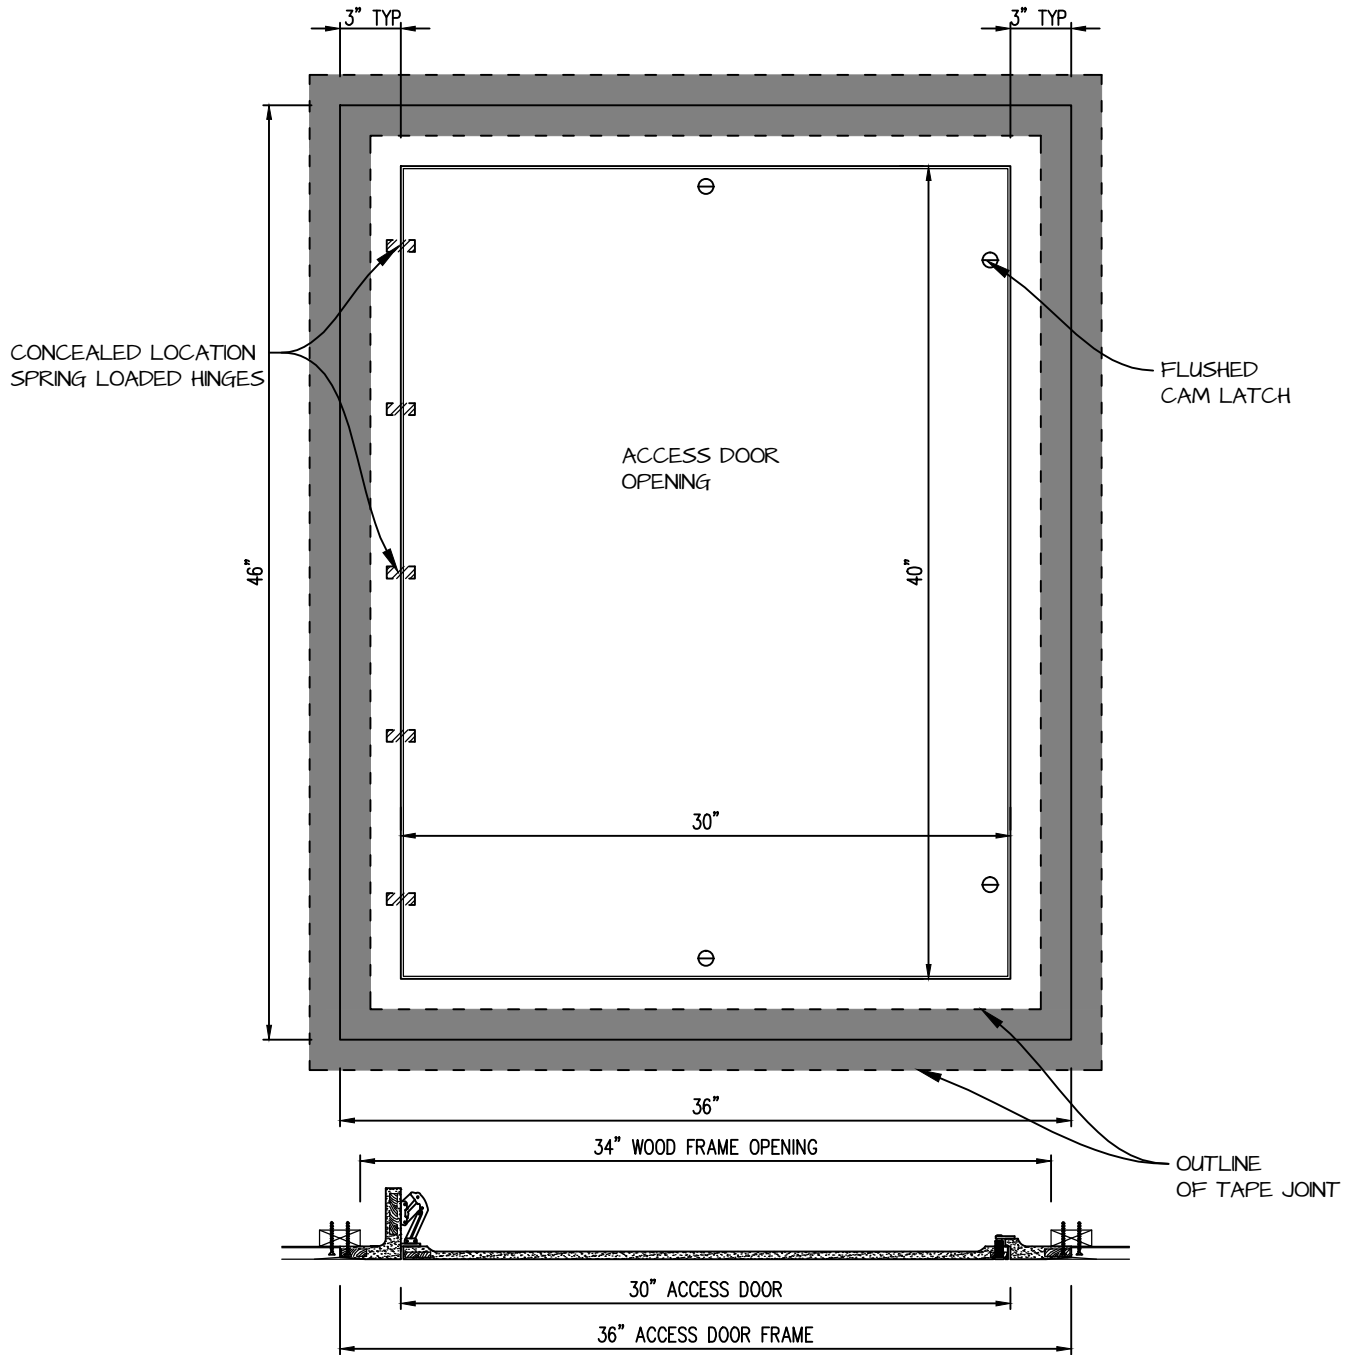

HINGED SQUARE CORNER ACCESS PANEL 30"x40"

GFRG-HG-SQ-583040

CASTLE ACCESS PANELS & FORMS INC.

173 Adesso Drive, Unit 2, Concord ON L4K 3C3

Phone (905)738-8089 Fax (905)760-9234

inquiries@castleaccesspanels.com