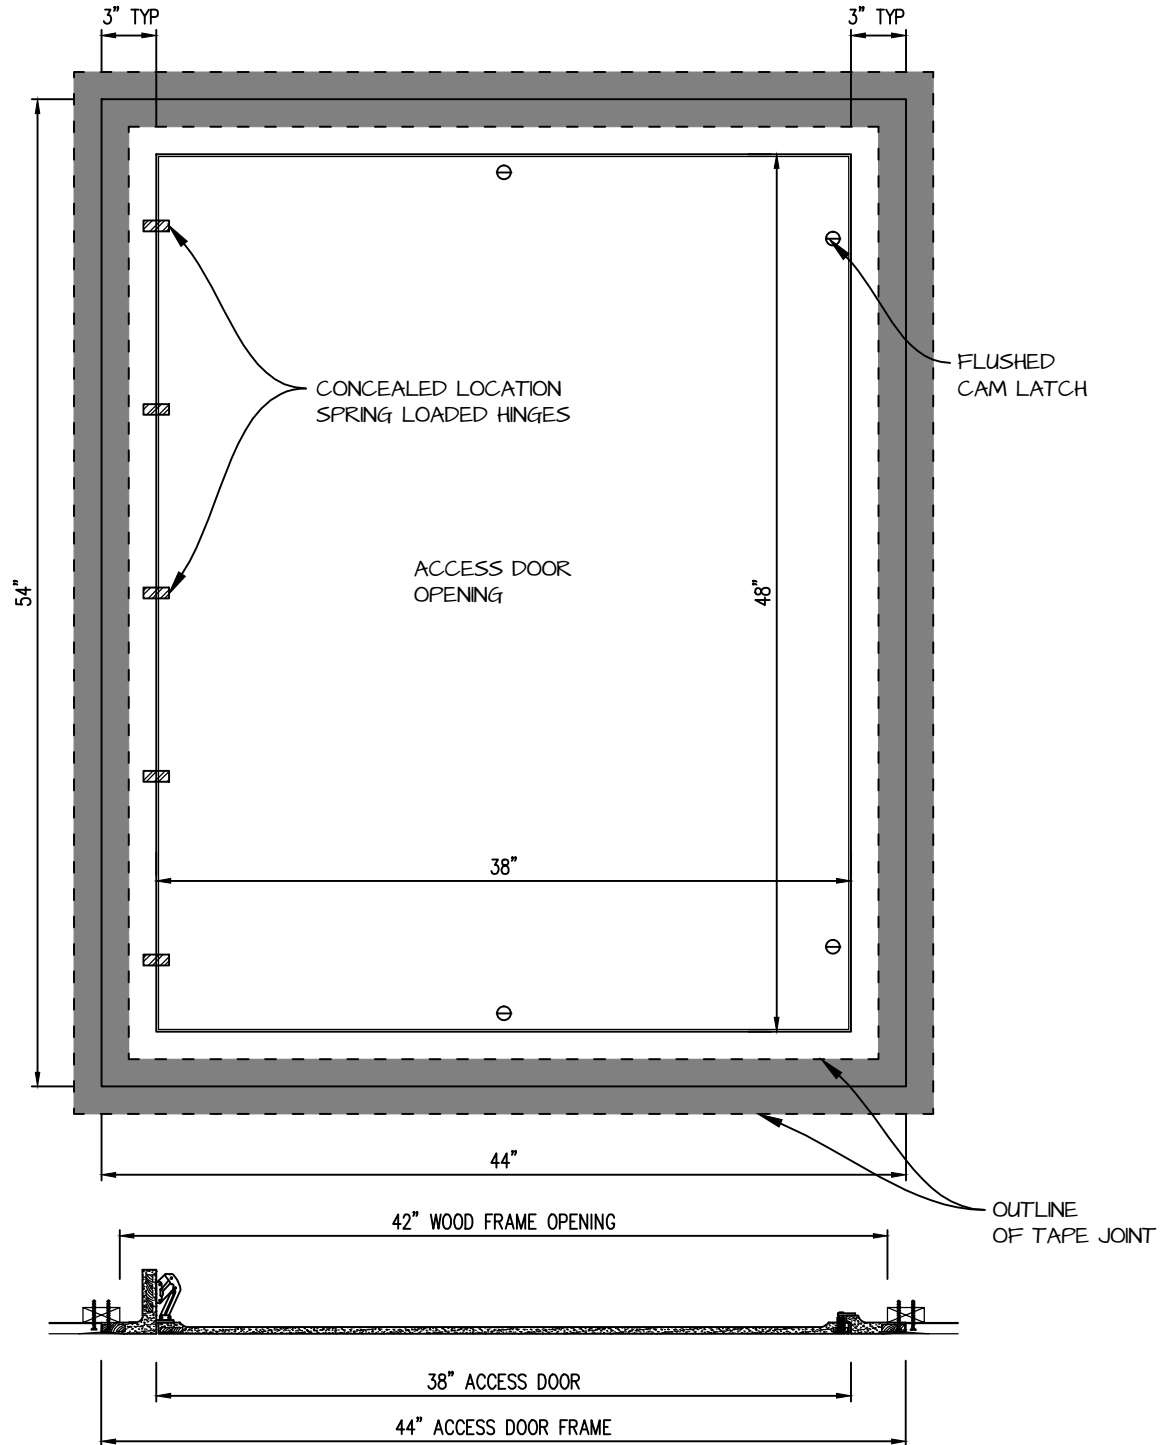

HINGED SQUARE CORNER ACCESS PANEL 38"x48"

GFRG-HG-SQ-583848

CASTLE ACCESS PANELS & FORMS INC.

173 Adesso Drive, Unit 2, Concord ON L4K 3C3

Phone (905)738-8089 Fax (905)760-9234

inquiries@castleaccesspanels.com